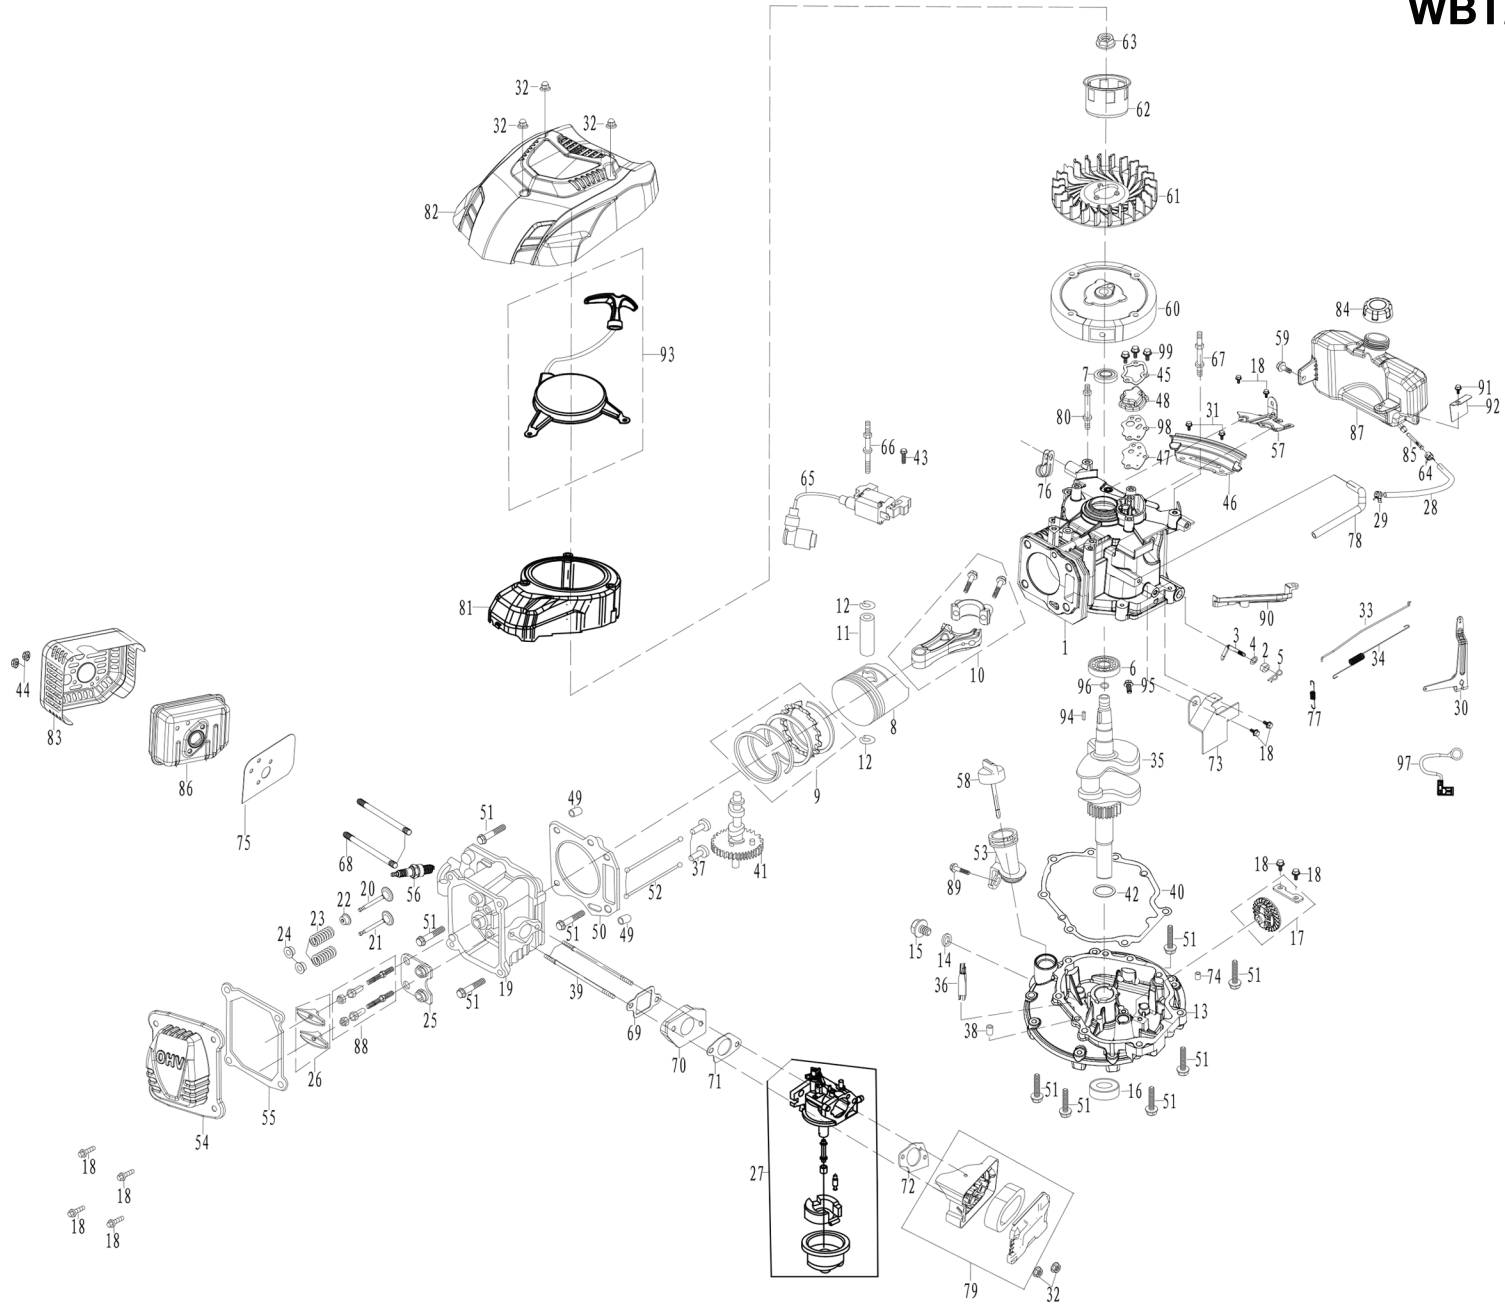

DUCAR

Diagramme de pièces *Parts diagram*

Le modèle peut différer légèrement de la photo / *The model may differ slightly from the picture*

WBT25

Moteur *Engine*

WBT25

Spare parts for the WBT25 (DV196) gasoline engine			
NO.	Code	Description	Qty
1	300218	CRANKCASE	1
2	93520	SEAL,GOVERNOR ARM SHAFT	1
3	293901	SHAFT,GOVERNOR ARM	1
4	96808	WASHER,GOVERNOR ARM SHAFT	1
5	243902	PIN,LOCK	1
6	93009	BALL BEARING	1
7	93522	OIL SEAL	1
8	301204	PISTON	1
9	301601	SCRAPER RING SET ,PISTON	1
10	301502	ROD ASSEMBLY., CONNECTING	1
11	245503	PIN, PISTON	1
12	241301	CLIP, PISTON	2
13	300110	COVER ASSEMBLY, CRANKCASE	1
14	94007	WASHER,DRAIN PLUG	1
15	91816	BOLT, DRAIN PLUG	1
16	93521	OIL SEAL	1
17	314301	GOVERNOR ASSEMBLY	1
18	91325	BOLT M6X12	10
19	301004	CYLINDER HEAD	1
20	301701	VALVE,IN	1
21	305901	VALVE EXHAUST	1
22	291801	RETURNER,INTAKE VALVE	1
23	246001	SPRING,VALVE	2
24	241801	SEAT, VALVE SPRING,IN	2
25	302201	PLATE,PUSH ROD GUIDE	1
26	292101	ROCKER ASSY	2
27	302820	CARBURETOR ASSEMBLY	1
28	95474L	FUEL LINE	1
29	94408	CLIP,FUEL LINE ϕ 10	1
30	314001	GOVERNOR ARM	1
31	91331	BOLT WITH DISC M6*25	2
32	90035	NUT M6	5
33	302701	TIE ROD	1
34	304201	SPRING,THROTTLE RETURN	1
35	300311	CRANKSHAFT ASSEMBLY	1
36	300601	PIPE, OIL DEFENSE	1
37	296102	LIFTER,VALVE	2
38	240904	DOWEL PIN,CASECOVER	1
39	91029	BOLT	2
40	96112	PACKING,CASECOVER	1
41	302002	CAMSHAFT ASSEMBLY	1
42	94225	WASHER,CRANKSHAFT	1
43	91334	BOLT M6X30	1

89	91345	BOLT M8X20	1
90	300504	SHROUD C	1
91	92171	CROSSING SCREW M4X8	1
92	300505	SHROUD	1
93	294813-053	STARTER COMP,RECOIL	1
94	296513	FLAT KEY	1
95	91205	THE IMPERIAL BOLTS	1
96	94224	THE CRANKSHAFT MAT	1
97	306408	OFF LINE	1
98	96270	GASKET,BREATHER	1
99	91329	BOLT M6X16	3