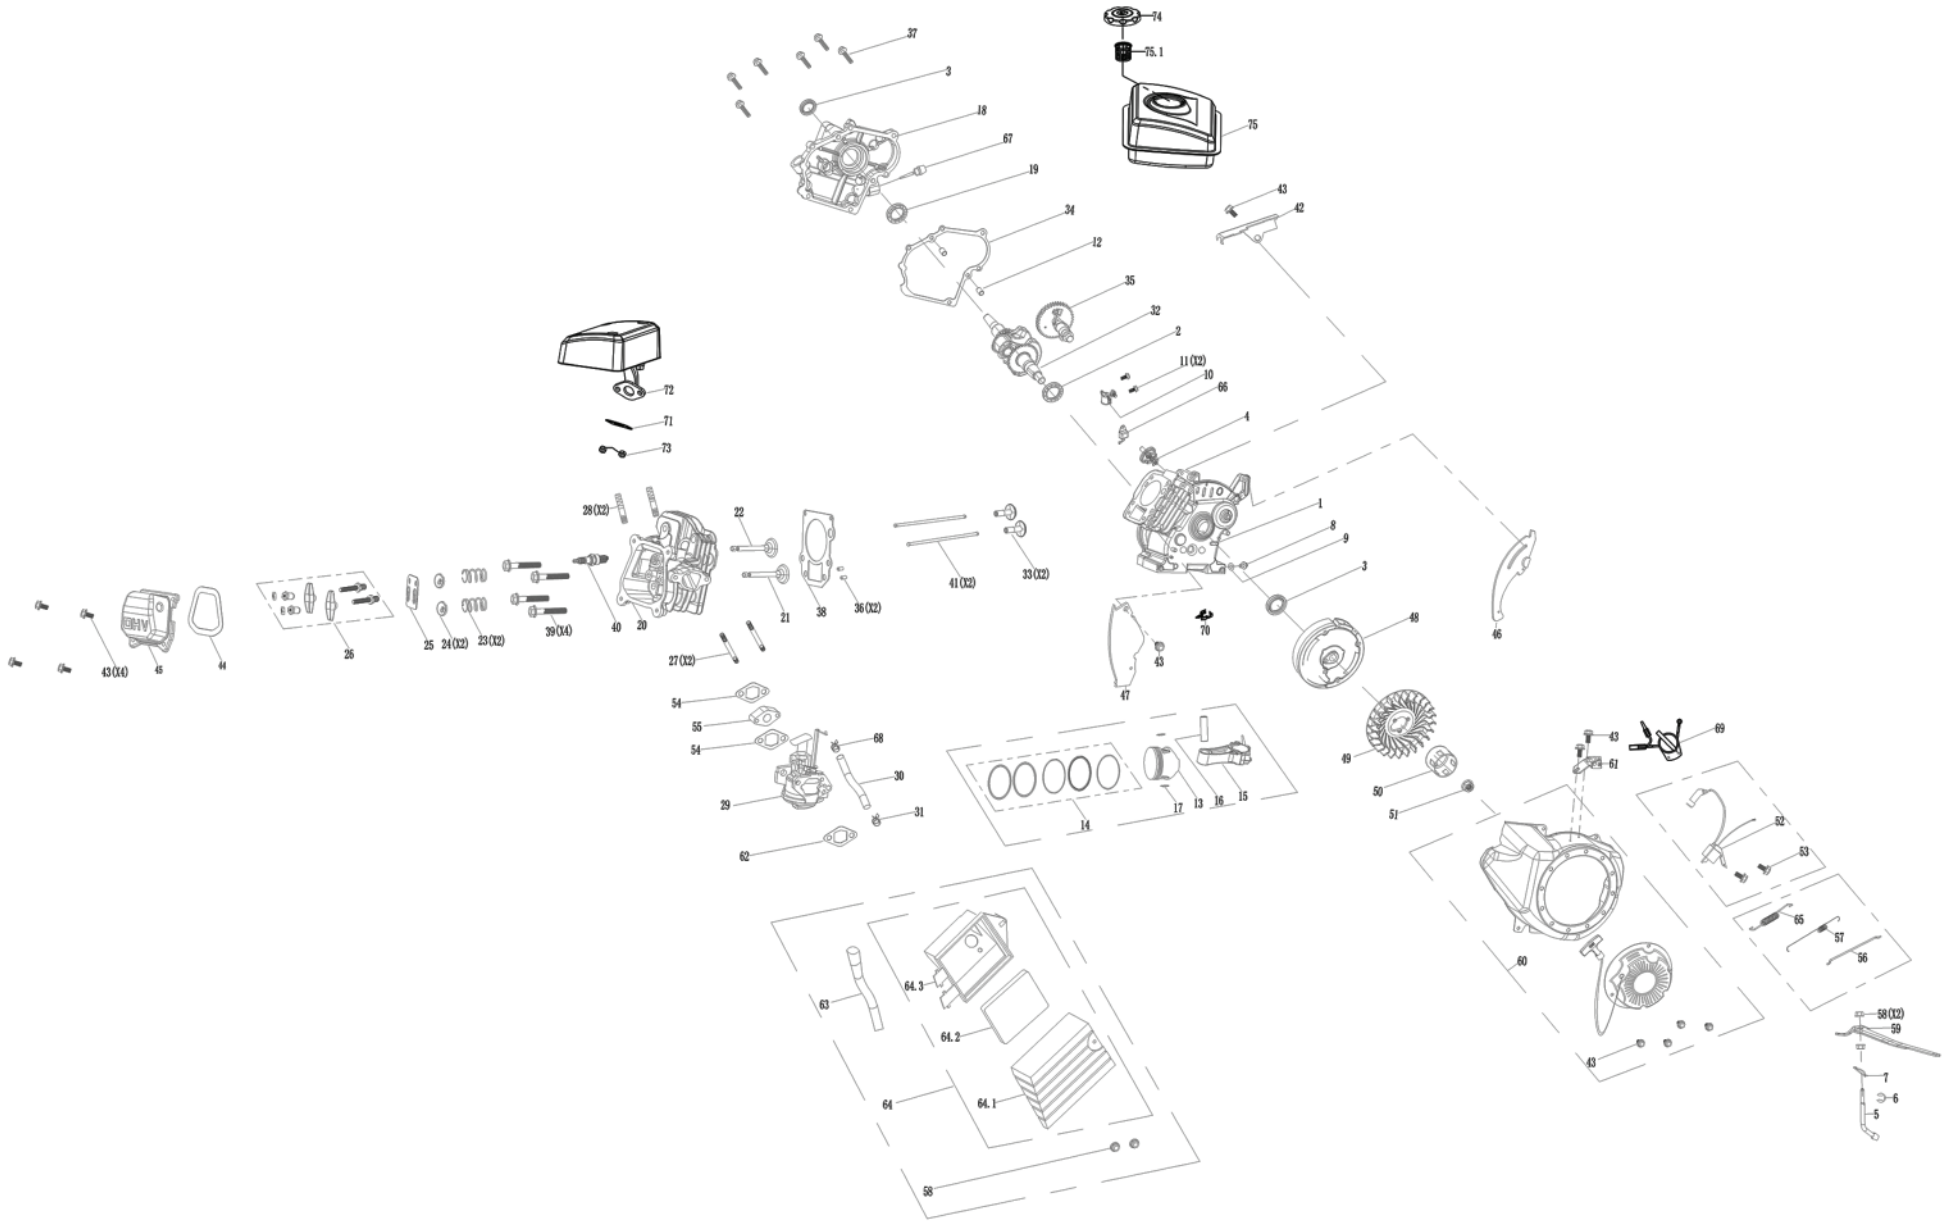

DJ154F

DJ154 List of spare parts / Liste des pièces

Use prefix: DUP / Utilisez ce préfixe : DUP

NO.	Code	Description	Qty
1	210203	CRANKCASE	1
2	93019	BALL BEARING	1
3	93502	OIL SEAL	2
4	224301	GOVERNOR ASSEMBLY	1
5	223901	SHAFT,GOVERNOR ARM	1
6	96803	WASHER,GOVERNOR ARM SHAFT	1
7	243902	PIN,LOCK	1
8	91816	BOLT, DRAIN PLUG	1
9	94007	WASHER,DRAIN PLUG	1
10	225102	SWITCH ASSEMBLY,OIL LEVEL	1
11	91303	BOLT M6X12	2
12	240901	DOWEL PIN,CASECOVER	2
13	211202	PISTON	1
14	211602	SCRAPER RING SET ,PISTON	1
15	221501	ROD ASSEMBLY., CONNECTING	1
16	225501	PIN, PISTON	1
17	221301	CLIP, PISTON	2
18	220102	COVER ASSEMBLY, CRANKCASE	1
19	93005	BALL BEARING	1
20	221002	CYLINDER HEAD	1
21	291701	VALVE,IN	1
22	295901	VALVE EXHAUST	1
23	226001	SPRING,VALVE	2
24	241801	SEAT, VALVE SPRING,IN	2
25	222201	PLATE,PUSH ROD GUIDE	1
26	222101	ROCKER ASSY	2
27	91023	BOLT, STUD	2
28	91007	BOLT, STUD	2
29	212803	CARBURETOR ASSEMBLY	1
30	95451	FUEL LINE	1
31	94404	CLIP,FUEL LINE ϕ8	1
32	210310	CRANKSHAFT ASSEMBLY	1
33	226101	LIFTER,VALVE	2
34	96027	PACKING,CASECOVER	1
35	222003	CAMSHAFT ASSEMBLY	1
36	220901	PIN, DOWEL	2
37	91333	BOLT M6X28	6
38	96025	GASKET,CYLINDER HEAD	1
39	91352	BOLT M8X50	4
40	97101	SPARK PULG	1
41	221901	ROD,PUSH	2
42	220501	SHROUD	1
43	91325	BOLT M6X12	12
44	96045	PACKING,HEADCOVER	1
45	241107	COVER COMP,CYLINDER HEAD	1
46	220502	WIND SHIELD,LH	1
47	220503	WIND SHIELD,RH	1