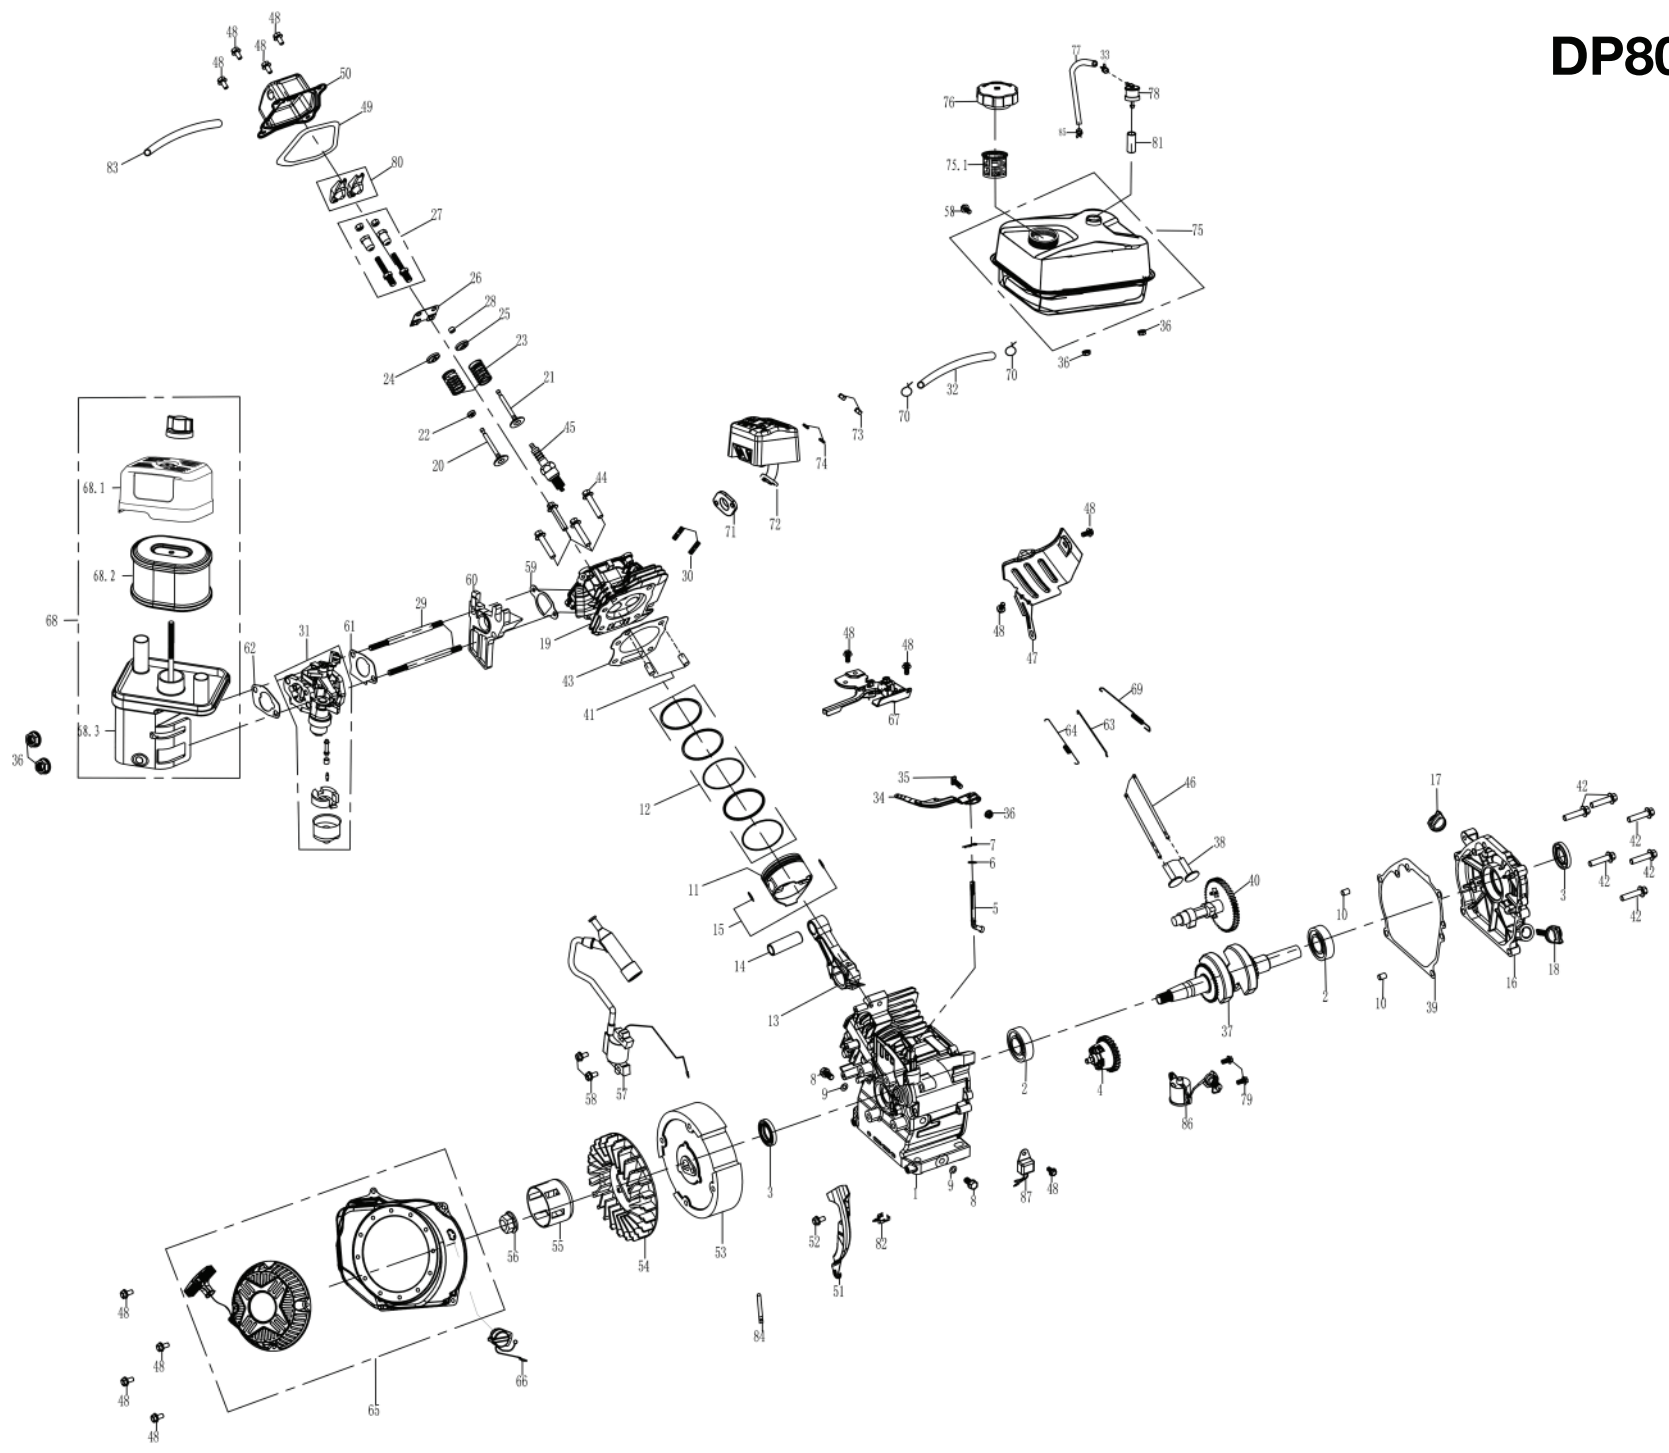

DUCAR

Diagramme de pièces *Parts diagram*

Le modèle peut différer légèrement de la photo / *The model may differ slightly from the picture*

DP80

Moteur

Engine

DP80

Spare parts for the DP80 gasoline engine

NO.	Code	Description	Quantity
1	240210	CRANKCASE	1
2	93009	BALL BEARING	2
3	93507	OIL SEAL	2
4	244302	GOVERNOR ASSEMBLY	1
5	243901	SHAFT,GOVERNOR ARM	1
6	96804	WASHER,GOVERNOR ARM SHAFT	1
7	243902	PIN,LOCK	1
8	91816	BOLT, DRAIN PLUG	2
9	94007	WASHER,DRAIN PLUG	2
10	240901	DOWEL PIN,CASECOVER	2
11	241208	PISTON	1
12	241606	SCRAPER RING SET ,PISTON	1
13	241503	ROD ASSEMBLY., CONNECTING	1
14	245503	PIN, PISTON	1
15	241301	CLIP, PISTON	2
16	240104	COVER ASSEMBLY, CRANKCASE	1
17	241401	OIL PLUG	1
18	245601	DIPSTICK	1
19	241011	CYLINDER HEAD	1
20	241704	VALVE,IN	1
21	245904	VALVE EXHAUST	1
22	241806	RETURNER,INTAKE VALVE	1
23	246001	SPRING,VALVE	2
24	241801	SEAT, VALVE SPRING,IN	1
25	241802	SEAT, VALVE SPRING,EX	1
26	242202	PLATE,PUSH ROD GUIDE	1
27	91818	ROCKER ARM TIGHTENING BOLTS	2
28	241804	ROTATOR	1
29	91006	BOLT, STUD	2
30	91007	BOLT, STUD	2
31	242816	CARBURETOR ASSEMBLY	1
32	95405	FUEL LINE	1
33	94408	CLIP,FUEL LINE	1
34	244001	GOVERNOR ARM	1
35	91822	BOLT,GOVERNOR ARM	1
36	90016	NUT M6	5
37	240345	CRANKSHAFT ASSEMBLY	1
38	246102	LIFTER,VALVE	2
39	96041	PACKING,CASECOVER	1
40	242003	CAMSHAFT ASSEMBLY	1
41	240905	PIN, DOWEL	2
42	91347	BOLT M8X30	6
43	96058	GASKET,CYLINDER HEAD	1
44	91359	BOLT M8X60	4
45	97108	SPARK PULG	1
46	241901	ROD,PUSH	2
47	240501	SHROUD	1
48	91325	BOLT M6X12	13
49	96045	PACKING,HEADCOVER	1
50	241107	COVER COMP,CYLINDER HEAD	1
51	245702	WIND SHIEL COMP.	1
52	91330	BOLT M6X20	1
53	240401	FLYWHEEL ASSEMBLY	1