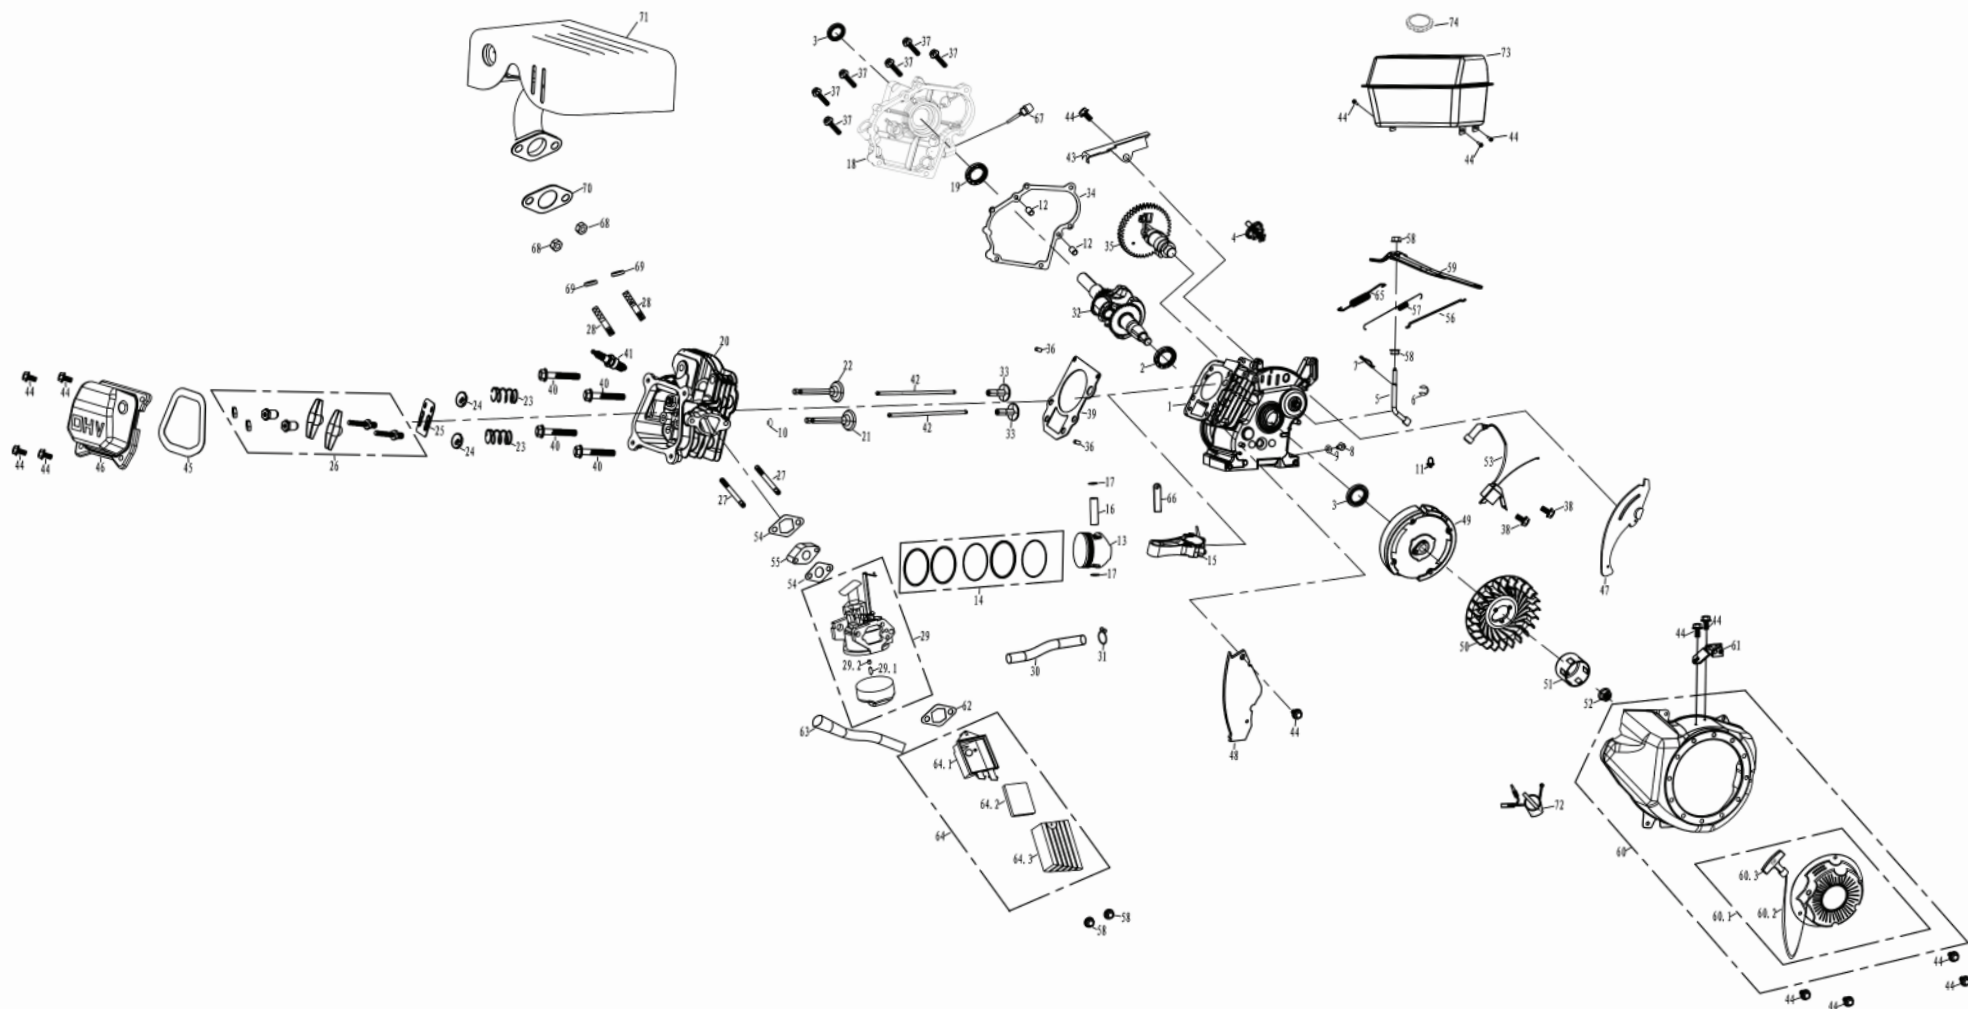

## Diagramme de pièces *Parts diagram*

Le modèle peut différer légèrement de la photo / *The model may differ slightly from the picture*

## Moteur

# DP40

Spare parts for the DP40 gasoline engine			
NO.	Code	Description	Qty
1	210202	CRANKCASE	1
2	93005	BALL BEARING	1
3	93502	OIL SEAL	2
4	224301	GOVERNOR ASSEMBLY	1
5	223901	SHAFT, GOVERNOR ARM	1
6	96803	WASHER, GOVERNOR ARM SHAFT	1
7	243902	PIN, LOCK	1
8	91816	BOLT, DRAIN PLUG	1
9	94007	WASHER, DRAIN PLUG	1
10	241805	RETURNER, INTAKE VALVE	1
11	210801	CLIP	1
12	240901	DOWEL PIN, CASE COVER	2
13	211202	PISTON	1
14	211602	SCRAPER RING SET, PISTON	1
15	221501	ROD ASSEMBLY, CONNECTING	1
16	225501	PIN, PISTON	1
17	221301	CLIP, PISTON	2
18	220101	COVER ASSEMBLY, CRANKCASE	1
19	93019	BALL BEARING	1
20	221004	CYLINDER HEAD	1
21	221701	VALVE, IN	1
22	225902	VALVE EXHAUST	1
23	226001	SPRING, VALVE	2
24	241801	SEAT, VALVE SPRING,IN	2
25	222201	PLATE, PUSH ROD GUIDE	1
26	222101	ROCKER ASSY	2
27	91023	BOLT, STUD	2
28	91007	BOLT, STUD	2
29	212803	CARBURETOR ASSEMBLY	1
29,1	5021	FUEL INJECTION NEEDLE	1
29,2	5199	MAIN METERING JET	1
30	95451	FUEL LINE	1
31	94404	CLIP, FUEL LINE	1
32	210308	CRANKSHAFT ASSEMBLY	1
33	226101	LIFTER,VALVE	2
34	96027	PACKING, CASECOVER	1
35	222003	CAMSHAFT ASSEMBLY	1
36	220901	PIN, DOWEL	2
37	91333	BOLT M6X28	6
38	91331	BOLT M6X25	2
39	96025	GASKET, CYLINDER HEAD	1
40	91352	BOLT M8X50	4