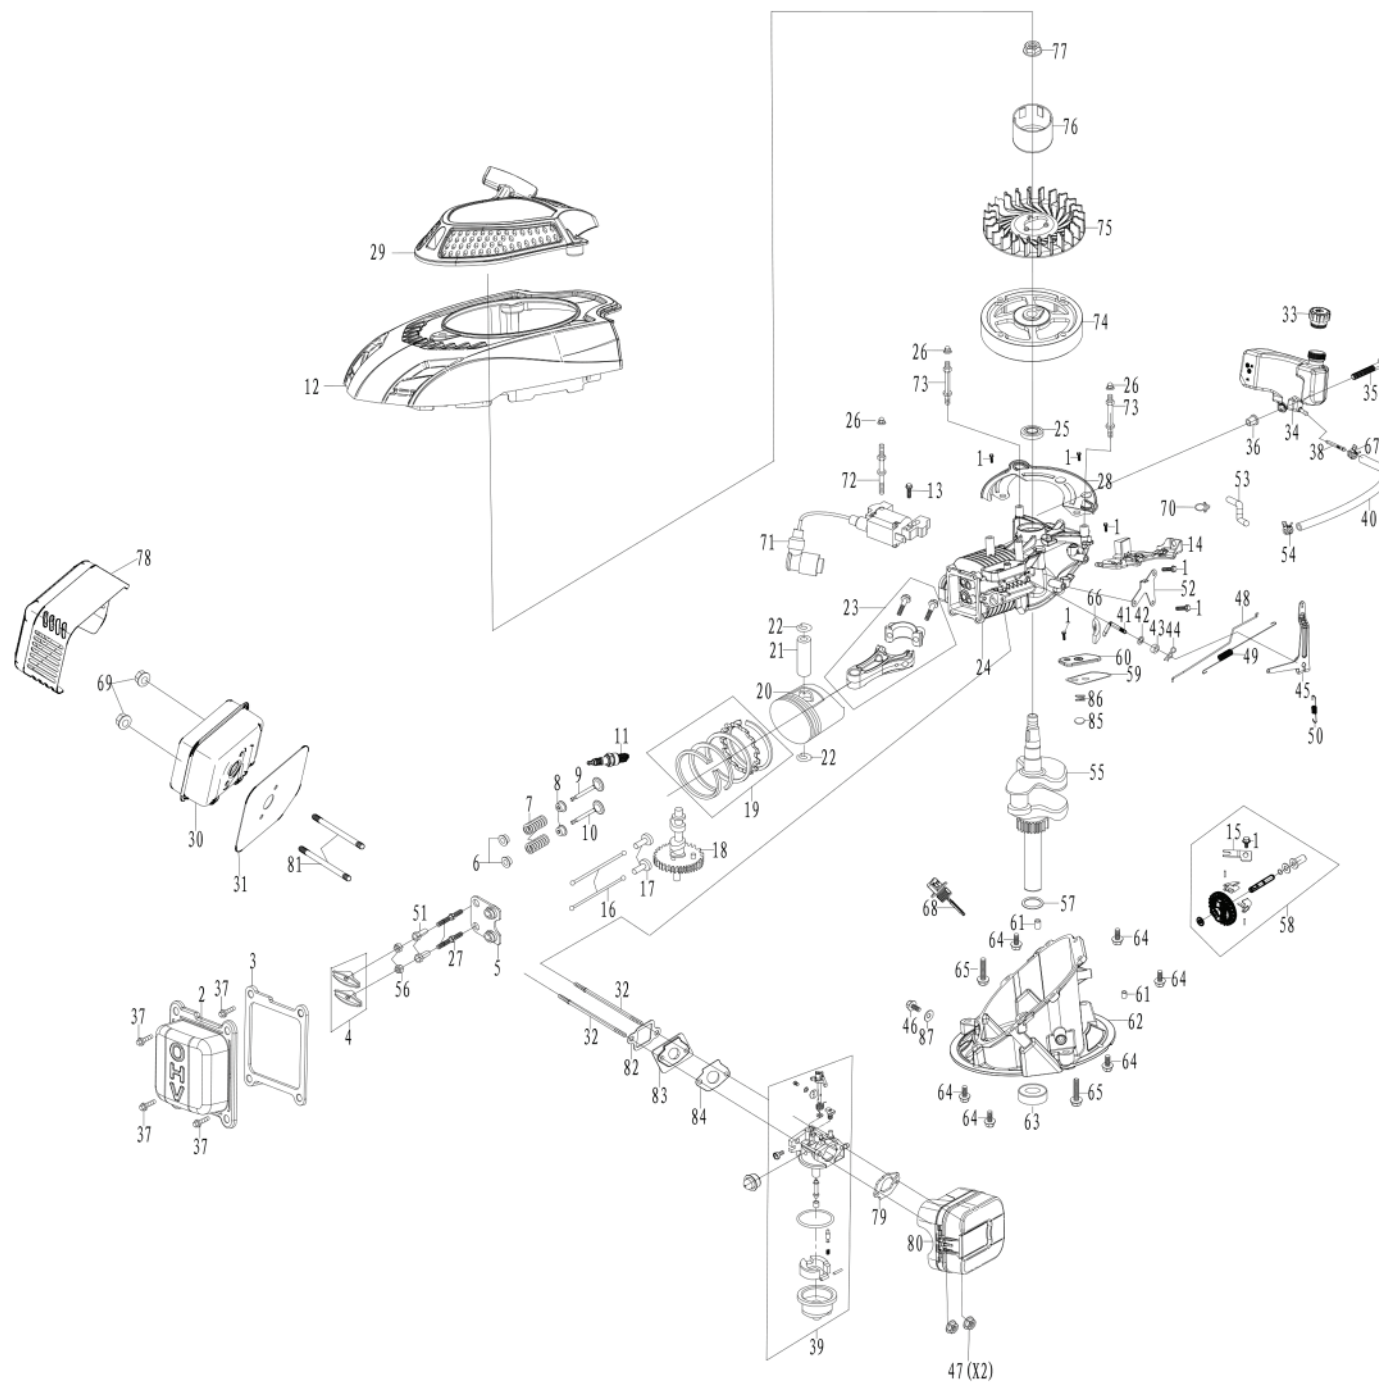

DUCAR

Diagramme de pièces *Parts diagram*

Le modèle peut différer légèrement de la photo / *The model may differ slightly from the picture*

DMT56

Moteur *Engine*

DMT56

Spare parts for the DMT56 (DVO160) gasoline engine			
NO.	Code	Description	Qty
1	91365	BOLT M6X12	7
2	311101	COVER COMP, CYLINDER HEAD	1
3	96161	PACKING, HEADCOVER	1
4	312101	ARM, ROCKER	2
5	312201	PLATE, PUSH ROD GUIDE	1
6	311802	SEAT, VALVE SPRING, IN	2
7	316001	SPRING, VALVE	2
8	311801	RETURNER, INTAKE VALVE	2
9	311701	VALVE, INTAKE	1
10	315901	VALVE EXHAUST	1
11	97108	SPARK PLUG	1
12	314703-053	FAN COVER	1
13	91369	BOLT M6X25	1
14	315201	BRAKE ASSY	1
15	314302	PLATE, GOVERNOR	1
16	311901	ROD, PUSH	2
17	316101	LIFTER, VALVE	2
18	312004	CAMSHAFT ASSY	1
19	311602	SCRAPER RING SET, PISTON	1
20	311201	PISTON	1
21	315501	PIN, PISTON	1
22	291301	CLIP, PISTON	2
23	311501	ROD ASSEMBLY, CONNECTING	1
24	310204	CYLINDER	1
25	93524	OIL SEAL	1
26	90043	NUT, FLANGE	3
27	91829	ADJUSTER ROCKER ARM	2
28	310501	SHROUD	1
29	314801-053	RECOIL STARTER	1
30	313701	MUFFLER ASSY	1
31	96131	GASKET, EXHAUST	1
32	91038	BOLT, STUD	2
33	293607	FUEL TANK CAP COMP	1
34	313102	FUEL TANK	1
35	91399	BOLT M6X38	1
36	313401	BUSHING, FUEL TANK	1
37	91370	BOLT M6X16	4
38	299904	FILTER	1
39	312811	CARBURETOR ASSY	1
40	95497	FUEL LINE	1
41	313901	SHAFT, GOVERNOR ARM	1
42	96808	WASHER, GOVERNOR ARM SHAFT	1
43	93520	SEAL, GOVERNOR ARM SHAFT	1
44	243902	PIN, LOCK	1
45	314001	GOVERNOR ARM	1