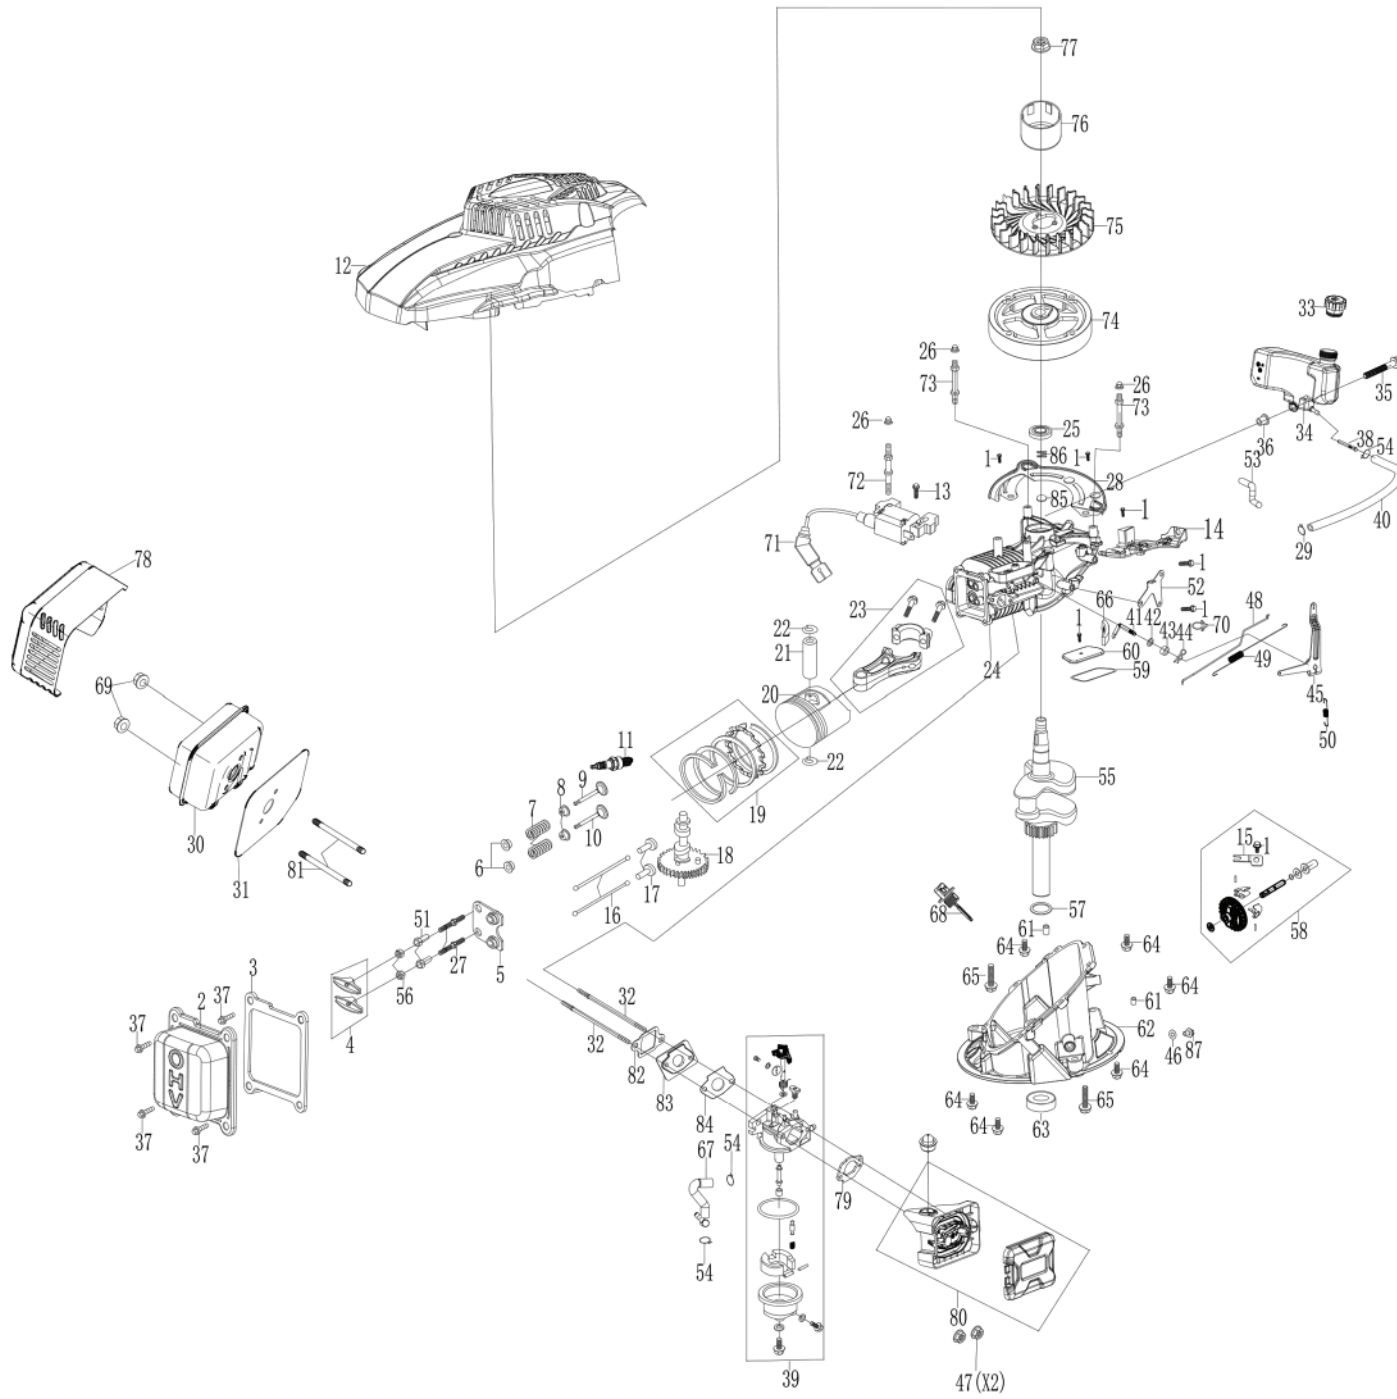

DM50PL-A

Spare parts for the DM50PL-A (DVO160) engine			
NO.	Code	Description	Qty
1	91365	BOLT M6X12	7
2	311102	COVER COMP,CYLINDER HEAD	1
3	96161	PACKING,HEADCOVER	1
4	312101	ARM, ROCKER	2
5	312201	PLATE,PUSH ROD GUIDE	1
6	311802	SEAT, VALVE SPRING,IN	2
7	316001	SPRING,VALVE	2
8	311801	RETURNER,INTAKE VALVE	2
9	311701	VALVE, INTAKE	1
10	315901	VALVE EXHAUST	1
11	97108	SPARK PULG	1
12	314701-175	THE OUTER COVER HAND ACTIVATES THE PART.	1
13	91369	BOLT M6X25	1
14	315201	BRAKE ASSEMBLY	1
15	314302	PLATE,GOVERNOR	1
16	311901	ROD,PUSH	2
17	316101	LIFTER,VALVE	2
18	312001	CAMSHAFT ASSY	1
19	311602	SCRAPER RING SET ,PISTON	1
20	311201	PISTON	1
21	315501	PIN, PISTON	1
22	291301	CLIP, PISTON	2
23	311501	ROD ASSEMBLY., CONNECTING	1
24	310202	CYLINDER	1
25	93524	OIL SEAL	1
26	90043	NUT,FLANGE	3
27	91829	ADJUSTER ROCKER ARM	2
28	310501	SHROUD	1
29	94403	FUEL PIPE CLAMP ϕ 7.5	1
30	313701	MUFFLER ASSY	1
31	96131	GASKET,EXHAUST	1
32	91038	BOLT, STUD	2
33	293607	FUEL TANK CAP COMP	1
34	313102	FUEL TANK	1
35	91399	BOLT M6X38	1
36	313401	BUSHING,FUEL TANK	1
37	91370	BOLT M6X16	4
38	299901	FILTER	1
39	312801	CARBURETOR ASSY	1
40	95497	FUEL LINE	1
41	313901	SHAFT,GOVERNOR ARM	1
42	96808	WASHER,GOVERNOR ARM SHAFT	1
43	93520	SEAL,GOVERNOR ARM SHAFT	1
44	243902	PIN,LOCK	1
45	314001	GOVERNOR ARM	1
46	94007	DRAIN BOLT WASHER	1
47	90035	HEXAGON BOLTS WITH FLANGE M6	2