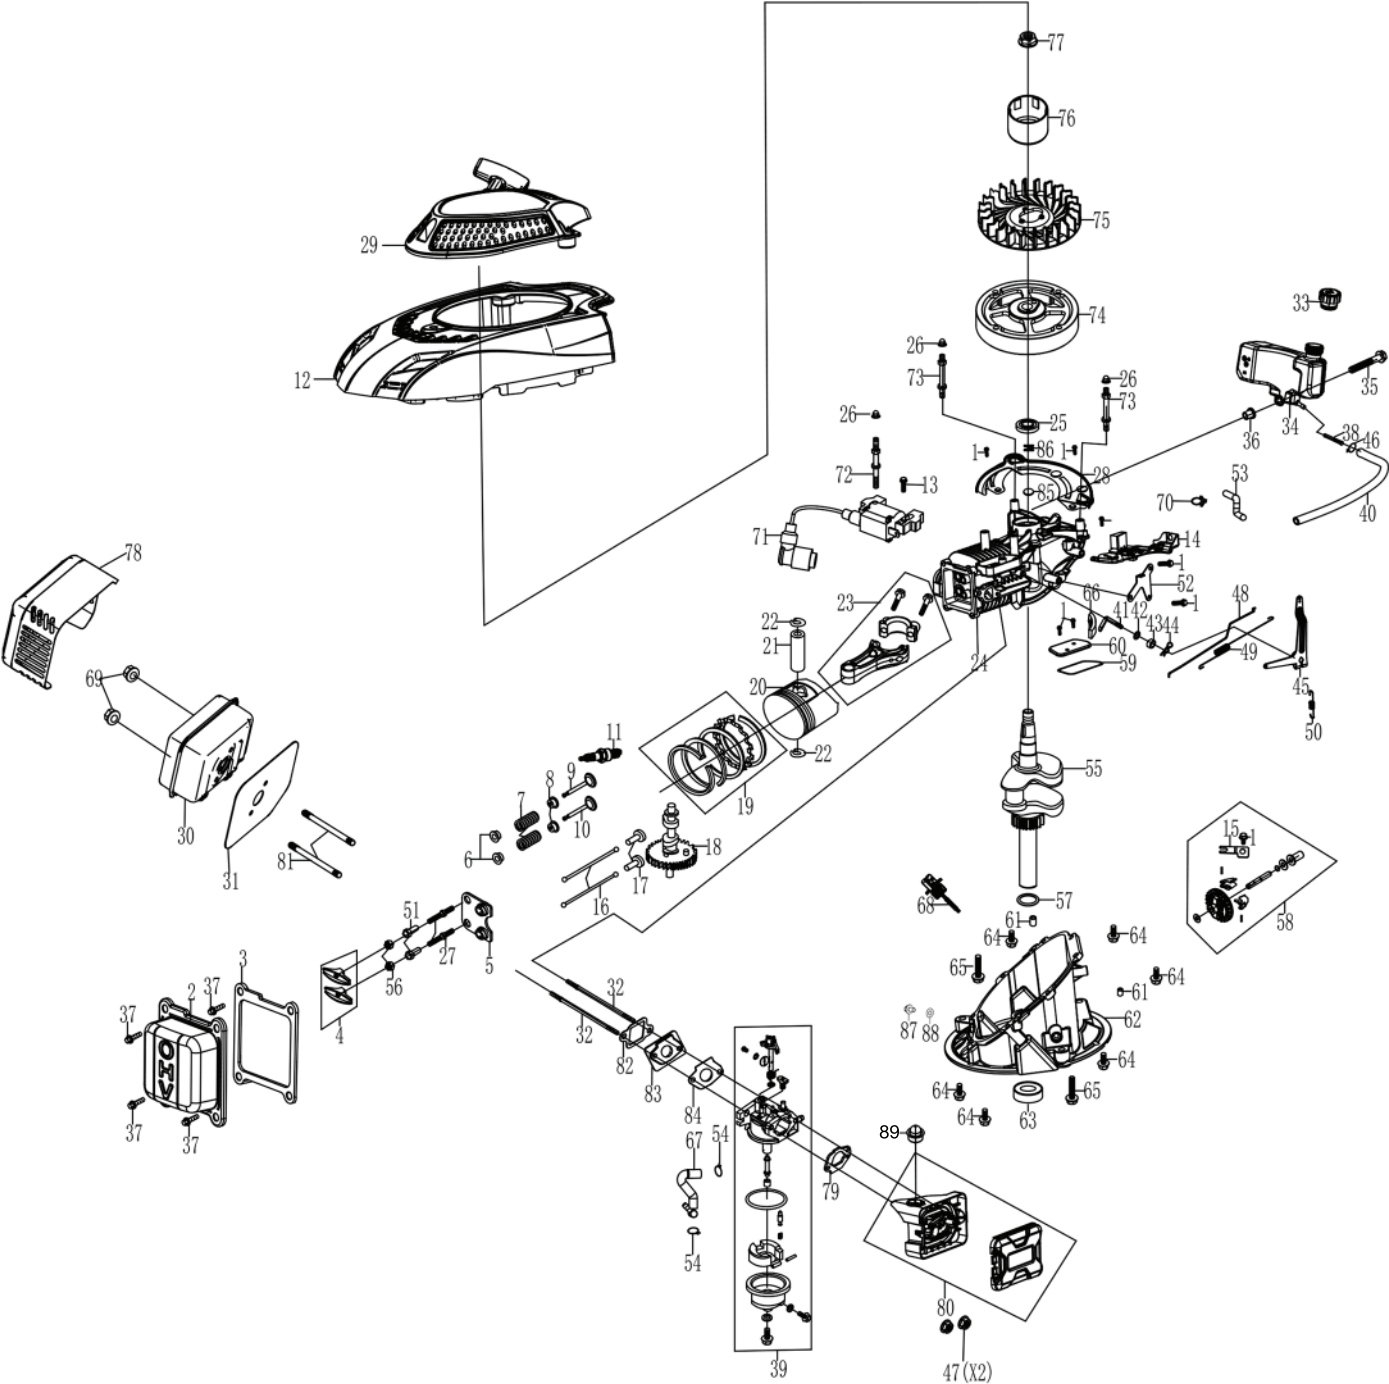

DM41S

Spare parts for the DM41S (DVO160) engine			
NO.	Code	Description	Qty
1	91365	BOLT M6X12	7
2	311102	COVER COMP,CYLINDER HEAD	1
3	96161	PACKING,HEADCOVER	1
4	312101	ARM, ROCKER	2
5	312201	PLATE,PUSH ROD GUIDE	1
6	311802	SEAT, VALVE SPRING,IN	2
7	316001	SPRING,VALVE	2
8	311801	RETURNER,INTAKE VALVE	2
9	311701	VALVE, INTAKE	1
10	315901	VALVE EXHAUST	1
11	97108	SPARK PULG	1
12	314703-175	IN THE HOOD	1
13	91369	BOLT M6X25	1
14	315201	BRAKE ASSY	1
15	314302	PLATE,GOVERNOR	1
16	311901	ROD,PUSH	2
17	316101	LIFTER,VALVE	2
18	312001	CAMSHAFT ASSY	1
19	311602	SCRAPER RING SET ,PISTON	1
20	311201	PISTON	1
21	315501	PIN, PISTON	1
22	291301	CLIP, PISTON	2
23	311501	ROD ASSEMBLY., CONNECTING	1
24	310202	CYLINDER	1
25	93524	OIL SEAL	1
26	90043	NUT,FLANGE	3
27	91829	ADJUSTER ROCKER ARM	2
28	310501	SHROUD	1
29	314801-053	START THE PULL DISK ASSEMBLY.	1
30	313701	MUFFLER ASSY	1
31	96131	GASKET,EXHAUST	1
32	91038	BOLT, STUD	2
33	293607	FUEL TANK CAP COMP	1
34	313102	FUEL TANK	1
35	91399	BOLT M6X38	1
36	313401	BUSHING,FUEL TANK	1
37	91370	BOLT M6X16	4
38	299901	FILTER	1
39	312801	CARBURETOR ASSY	1
40	95497	FUEL LINE	1
41	313901	SHAFT,GOVERNOR ARM	1
42	96808	WASHER,GOVERNOR ARM SHAFT	1
43	93520	SEAL,GOVERNOR ARM SHAFT	1
44	243902	PIN,LOCK	1
45	314001	GOVERNOR ARM	1
46	94403	CLIP,FUEL LINE	1
47	90035	HEXAGON BOLTS WITH FLANGE M6	2