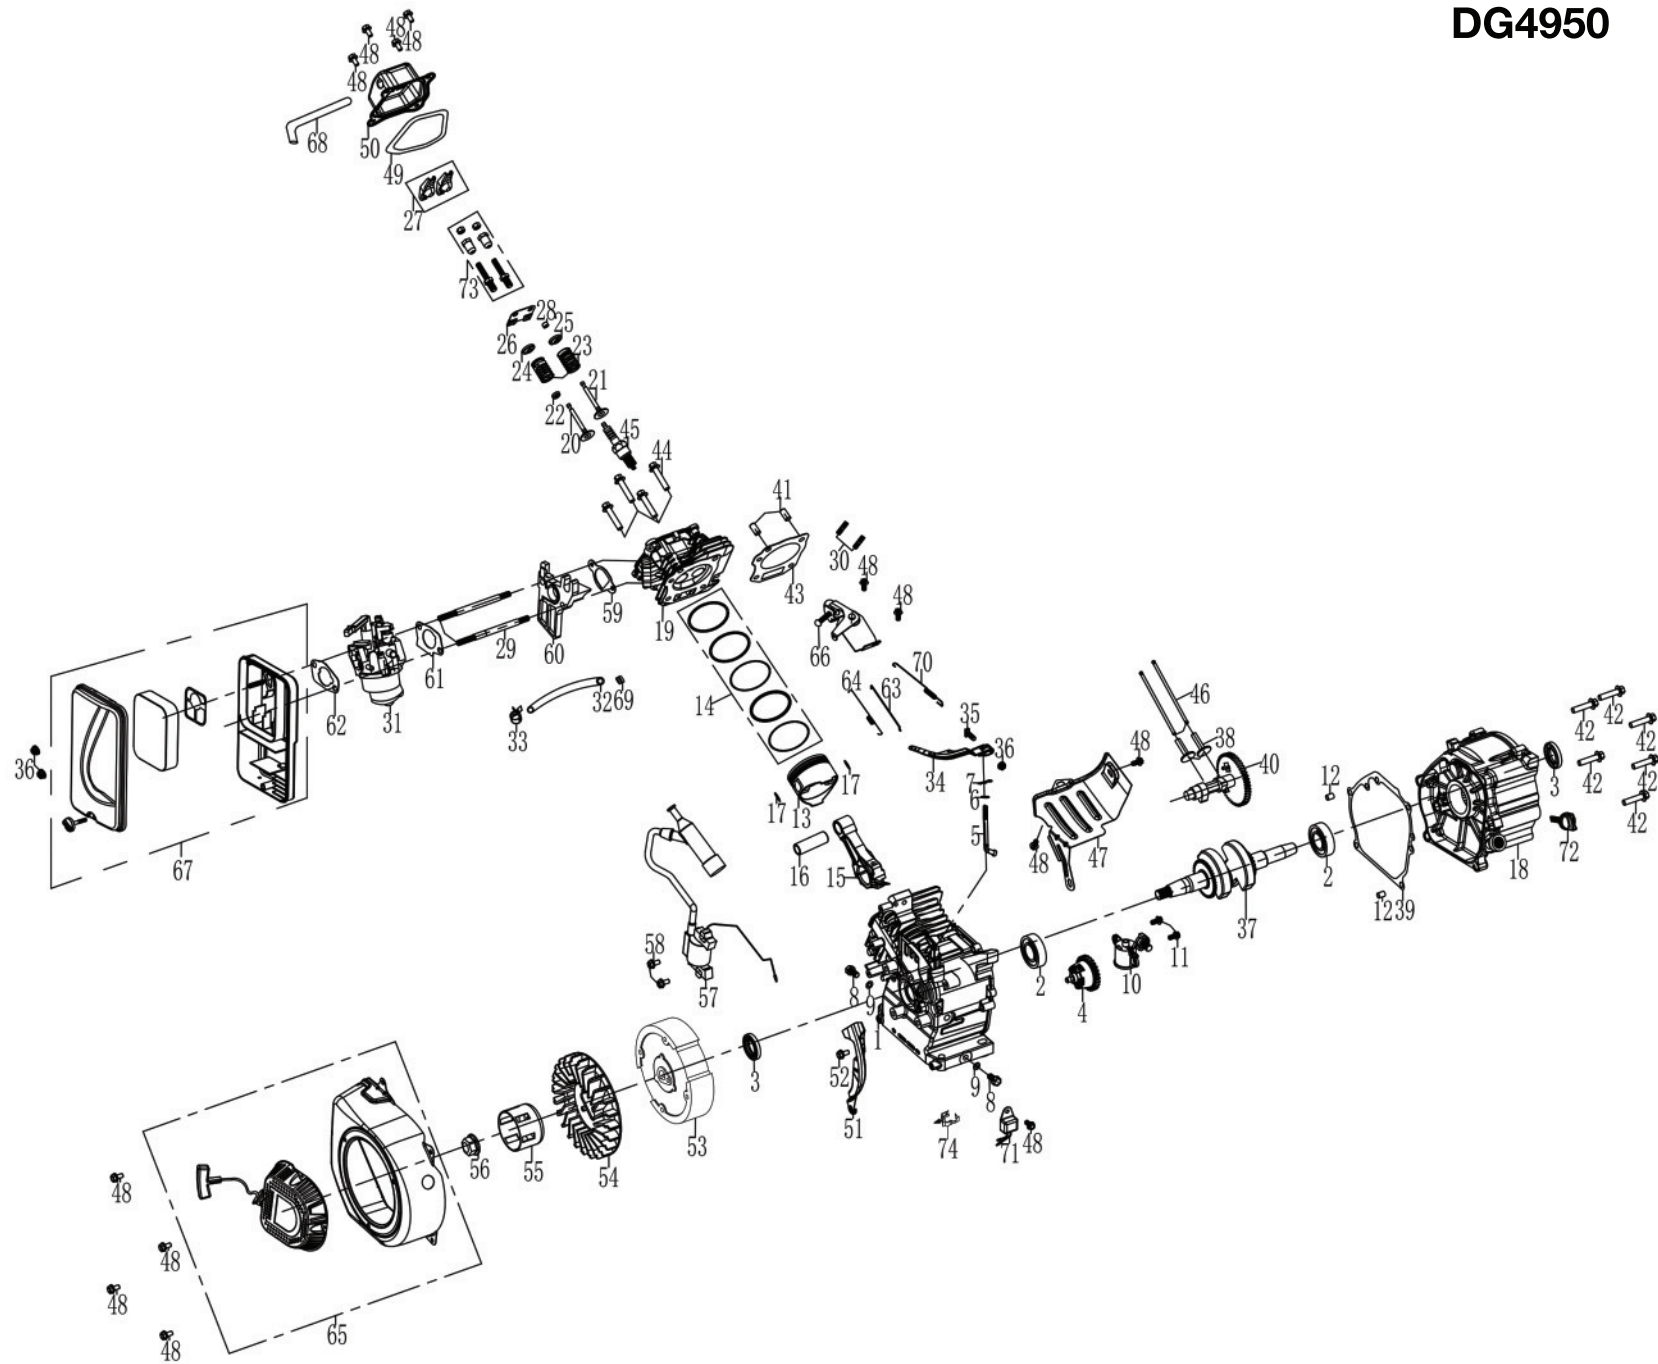

DUCAR

Diagramme de pièces *Parts diagram*

Le modèle peut différer légèrement de la photo / *The model may differ slightly from the picture*

DG4950

Moteur *Engine*

DG4950

Spare parts for the DG4950 gasoline engine			
NO.	Code	Description	Quantity
1	240225	CRANKCASE	1
2	93010	BALL BEARING	2
3	93507	OIL SEAL	2
4	334301	GOVERNOR ASSEMBLY	1
5	333901	SHAFT,GOVERNOR ARM	1
6	96804	WASHER,GOVERNOR ARM SHAFT	1
7	243902	PIN,LOCK	1
8	91816	BOLT, DRAIN PLUG	2
9	94007	WASHER,DRAIN PLUG	2
10	245102	SWITCH ASSEMBLY,OIL LEVEL	1
11	91329	BOLT M6X16	2
12	240901	DOWEL PIN,CASECOVER	2
13	241211	PISTON	1
14	241607	SCRAPER RING SET ,PISTON	1
15	331500	ROD ASSEMBLY., CONNECTING	1
16	245503	PIN, PISTON	1
17	241301	CLIP, PISTON	2
18	240113	COVER ASSEMBLY, CRANKCASE	1
19	241021	CYLINDER HEAD	1
20	241704	VALVE,IN	1
21	245904	VALVE EXHAUST	1
22	241806	RETURNER,INTAKE VALVE	1
23	246001	SPRING,VALVE	2
24	241801	SEAT, VALVE SPRING,IN	1
25	241802	SEAT, VALVE SPRING,EX	1
26	242202	PLATE,PUSH ROD GUIDE	1
27	242101	ROCKER ASSY	2
28	241804	ROTATOR	1
29	91022	BOLT, STUD	2
30	91007	BOLT, STUD	2
31	242857	CARBURETOR ASSEMBLY	1
32	95407	FUEL LINE	1
33	94403	CLIP,FUEL LINE	1
34	244001	GOVERNOR ARM	1
35	91822	BOLT,GOVERNOR ARM	1
36	90016	NUT M6	3
37	330301	CRANKSHAFT ASSEMBLY	1
38	246103	LIFTER,VALVE	2
39	96041	PACKING,CASECOVER	1
40	332001	CAMSHAFT ASSEMBLY	1
41	240905	PIN, DOWEL	2
42	91347	BOLT M8X30	6
43	96058	GASKET,CYLINDER HEAD	1
44	91359	BOLT	4