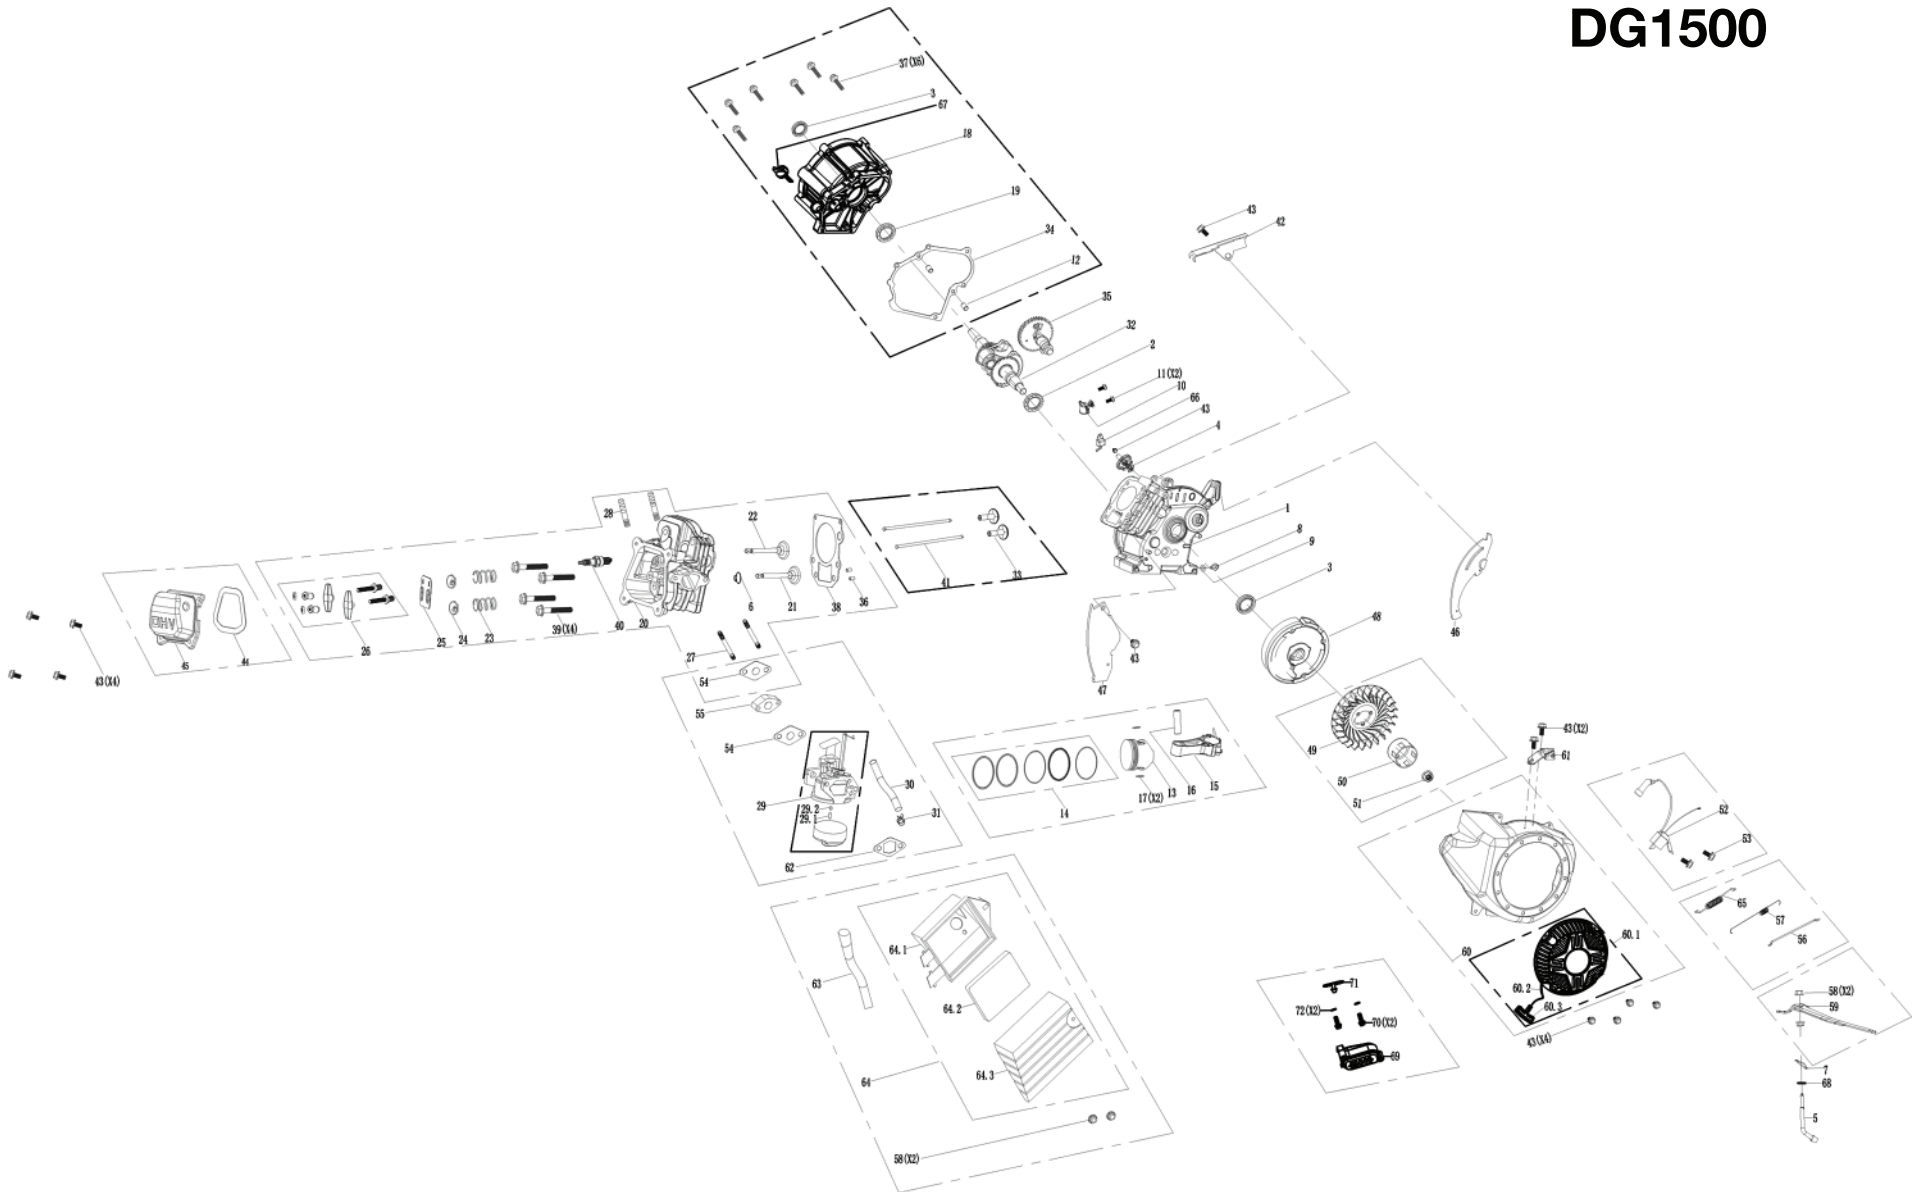

## Diagramme de pièces *Parts diagram*

Le modèle peut différer légèrement de la photo / *The model may differ slightly from the picture*

# DG1500

Spare parts for the DG1500 gasoline engine			
NO.	Code	Part name	quantity
1	220203	CRANKCASE	1
2	93005	BALL BEARING	1
3	93502	OIL SEAL	2
4	224301	GOVERNOR ASSEMBLY	1
5	223901	SHAFT,GOVERNOR ARM	1
6	241805	RETURNER,INTAKE VALVE	1
7	243902	PIN,LOCK	1
8	91816	BOLT, DRAIN PLUG	1
9	94007	WASHER,DRAIN PLUG	1
10	225102	SWITCH ASSEMBLY,OIL LEVEL	1
11	91303	BOLT M6X12	2
12	240901	DOWEL PIN,CASECOVER	2
13	221203	PISTON	1
14	221603	SCRAPER RING SET ,PISTON	1
15	221501	ROD ASSEMBLY., CONNECTING	1
16	225501	PIN, PISTON	1
17	221301	CLIP, PISTON	2
18	220104	COVER ASSEMBLY, CRANKCASE	1
19	93019	BALL BEARING	1
20	221004	CYLINDER HEAD	1
21	221701	VALVE,IN	1
22	225902	VALVE EXHAUST	1
23	226001	SPRING,VALVE	2
24	241801	SEAT, VALVE SPRING,IN	2
25	222201	PLATE,PUSH ROD GUIDE	1
26	222101	ROCKER ASSY	2
27	91023	BOLT, STUD	2
28	91007	BOLT, STUD	2
29	222802	CARBURETOR ASSEMBLY	1
29,1	5021	FUEL INJECTION NEEDLE	1
29,2	5199	MAIN METERING JET	1
30	95409	FUEL LINE $\Phi 4 \times \Phi 8 \times 110 \text{mm}$	1
31	94404	CLIP,FUEL LINE $\Phi 8$	1
32	220310	CRANKSHAFT ASSEMBLY	1
33	226101	LIFTER,VALVE	2
34	96027	PACKING,CASECOVER	1
35	222003	CAMSHAFT ASSEMBLY	1
36	220901	PIN, DOWEL	2
37	91333	BOLT M6X28	6
38	96029	GASKET,CYLINDER HEAD	1
39	91352	BOLT M8X50	4
40	97105	SPARK PULG	1