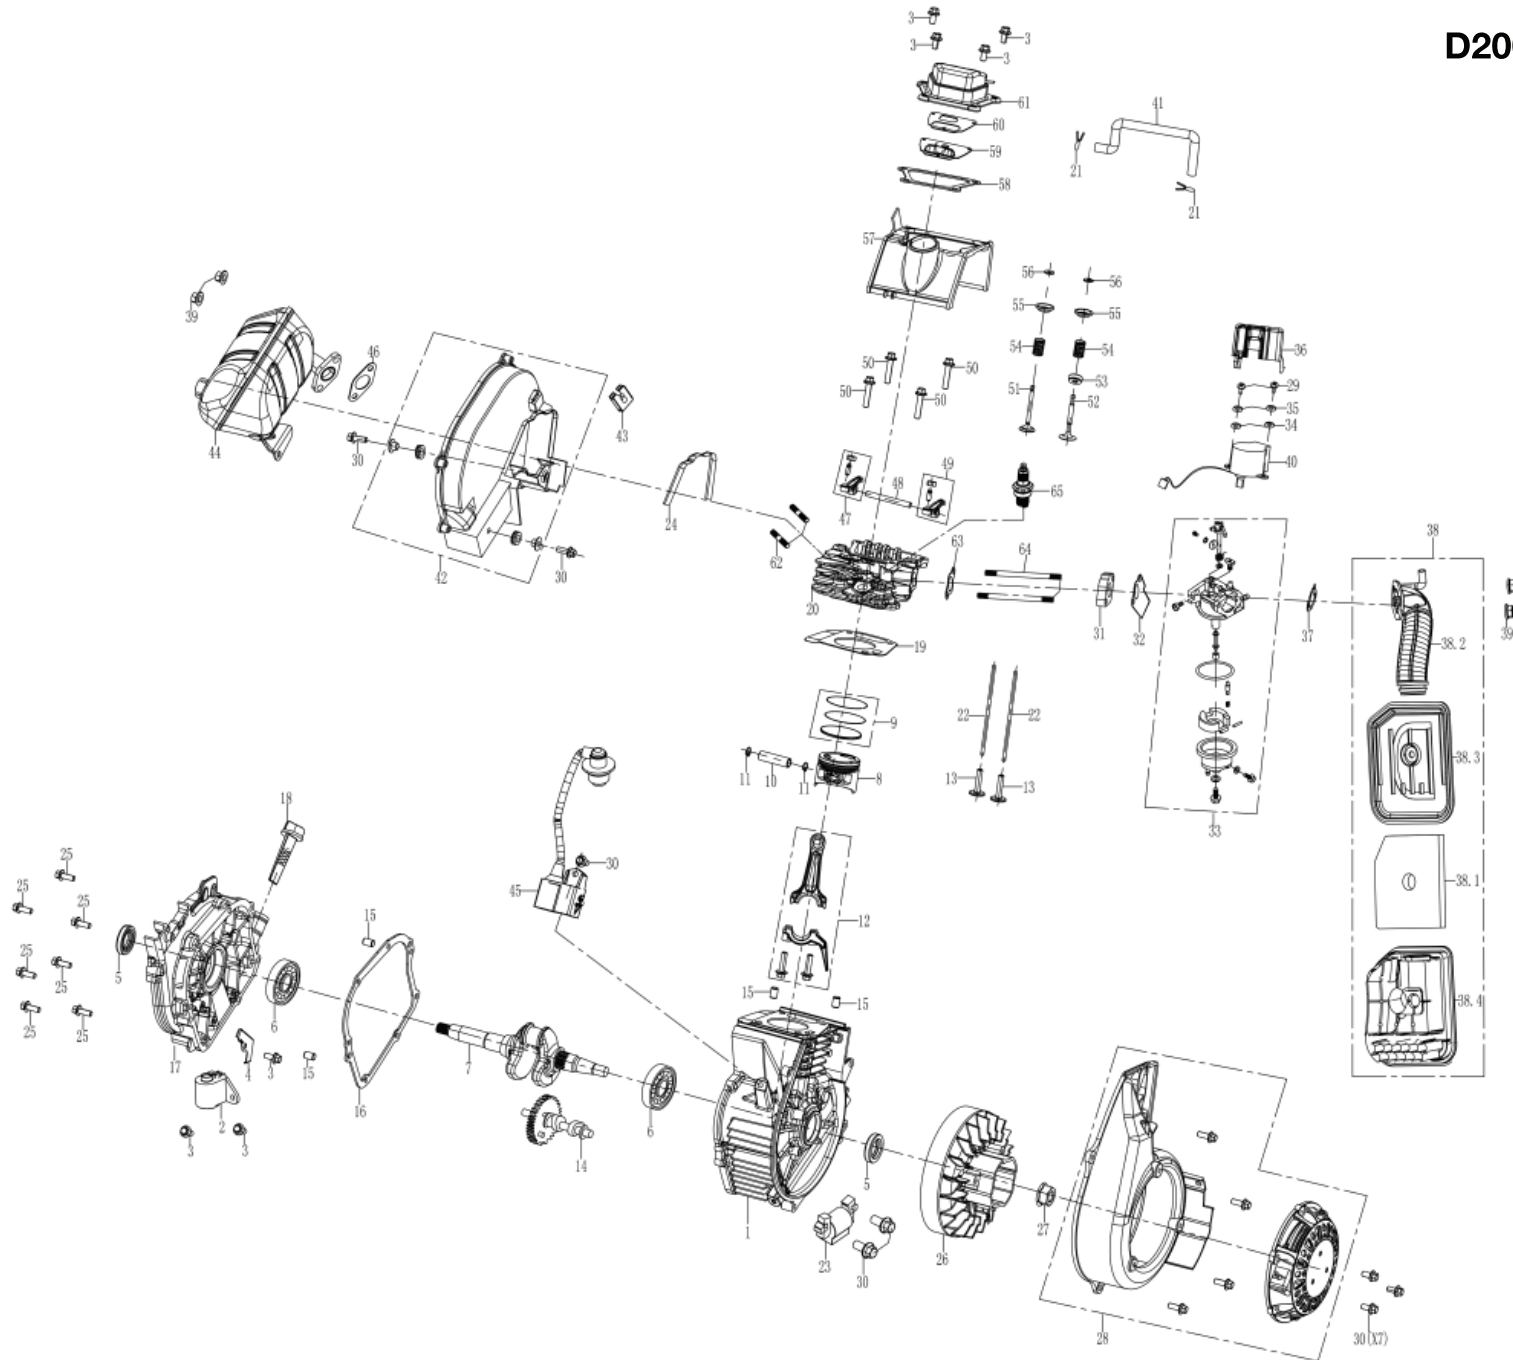

DUCAR

Diagramme de pièces *Parts diagram*

Le modèle peut différer légèrement de la photo / *The model may differ slightly from the picture*

D2000iS

Moteur *Engine*

D2000iS

Spare parts for D2000iS Inverter engine

NO.	Code	Description	Qty
1	200201	CRANKCASE	1
2	205101	SWITCH ASSEMBLY,OIL LEVEL	1
3	91325	BOLT M6X12	7
4	209903	CLAMPER CORD	1
5	93501	OIL SEAL	2
6	93008	BALL BEARING	2
7	200301	CRANKSHAFT	1
8	201201	PISTON	1
9	201601	SCRAPER RING SET ,PISTON	1
10	205501	PIN, PISTON	1
11	201301	CLIP, PISTON	2
12	201501	ROD ASSEMBLY., CONNECTING	1
13	206101	LIFTER,VALVE	2
14	202001	CAMSHAFT ASSEMBLY	1
15	240904	CRANKCASE, PIN, DOWEL	4
16	96004	GASKET,MOULD ASSEMBLING	1
17	200101	COVER ASSEMBLY, CRANKCASE	1
18	205601	DIPSTICK	1
19	96005	GASKET,CYLINDER HEAD	1
20	201001	CYLINDER HEAD	1
21	94407	CLIP,BREATHER TUBE ϕ 10.5	2
22	201901	ROD,PUSH	2
23	97502	MAGNETO IGNITION	1
24	209901	STRIPPER RUBBER	1
25	91330	BOLT M6X20	7
26	200401	FLYWHEEL	1
27	90014	NUT, FLYWHEEL M12	1
28	204701	RECOIL STARTER ASSEMBLY	1
29	91805	CROSS RECESSED PAN HEAD BOLTS	2
30	91329	BOLT M6X16	12
31	202301	THERMAL INSULATION,CARBURATOR	1
32	96121	PAPER WASHER,CARBURATOR	1
33	202801	CARBURETOR ASSEMBLY	1
34	94217	FLAT WASHER ϕ 3.2	2
35	94203	SPRING WASHER ϕ 3.2	2
36	209906	STEPPER MOTOR PROTECTIVE COVER	1
37	96009	GASKET,AIR CLEANER	1
38	202901	AIR CLEANER ASSEMBLY	1
38.1	5138	ELEMENT,AIR CLEANER	1
38.2	5034		1
38.3	5188	COVER, AIR CLEANER	1
38.4	5190		1
39	90016	NUT M6	4
40	752007	STEPPER MOTOR	1
41	95614	TUBE,BREATHER	1