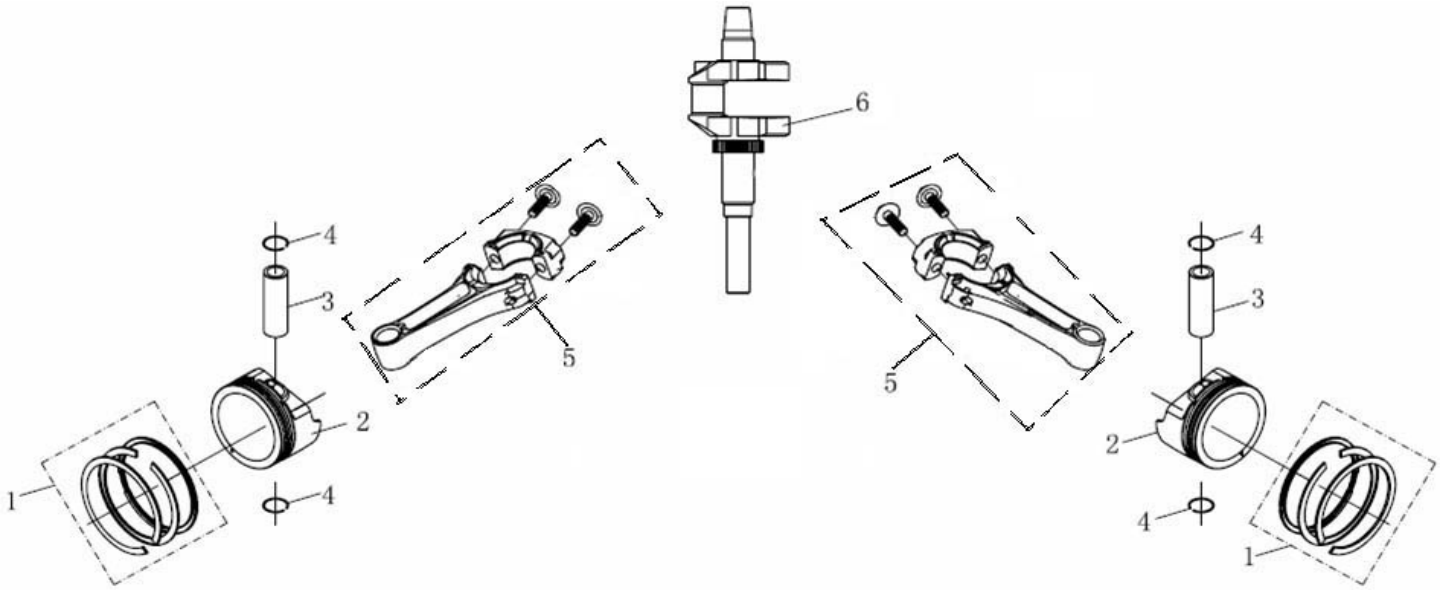

CRANKSHAFT/PISTON

No.	Part number	Description	Qty
1	DUPZT1300701860001	Piston ring combination	2
2	DUPZT1300302270001	Piston	2
3	DUPZT1300600540001	Piston pin	2
4	DUPZT3805600780001	Steel cable baffle ring	4
5	DUPZT1301500730001	Connecting rod	2
6	DUPZT1302904600001	crankshaft	1