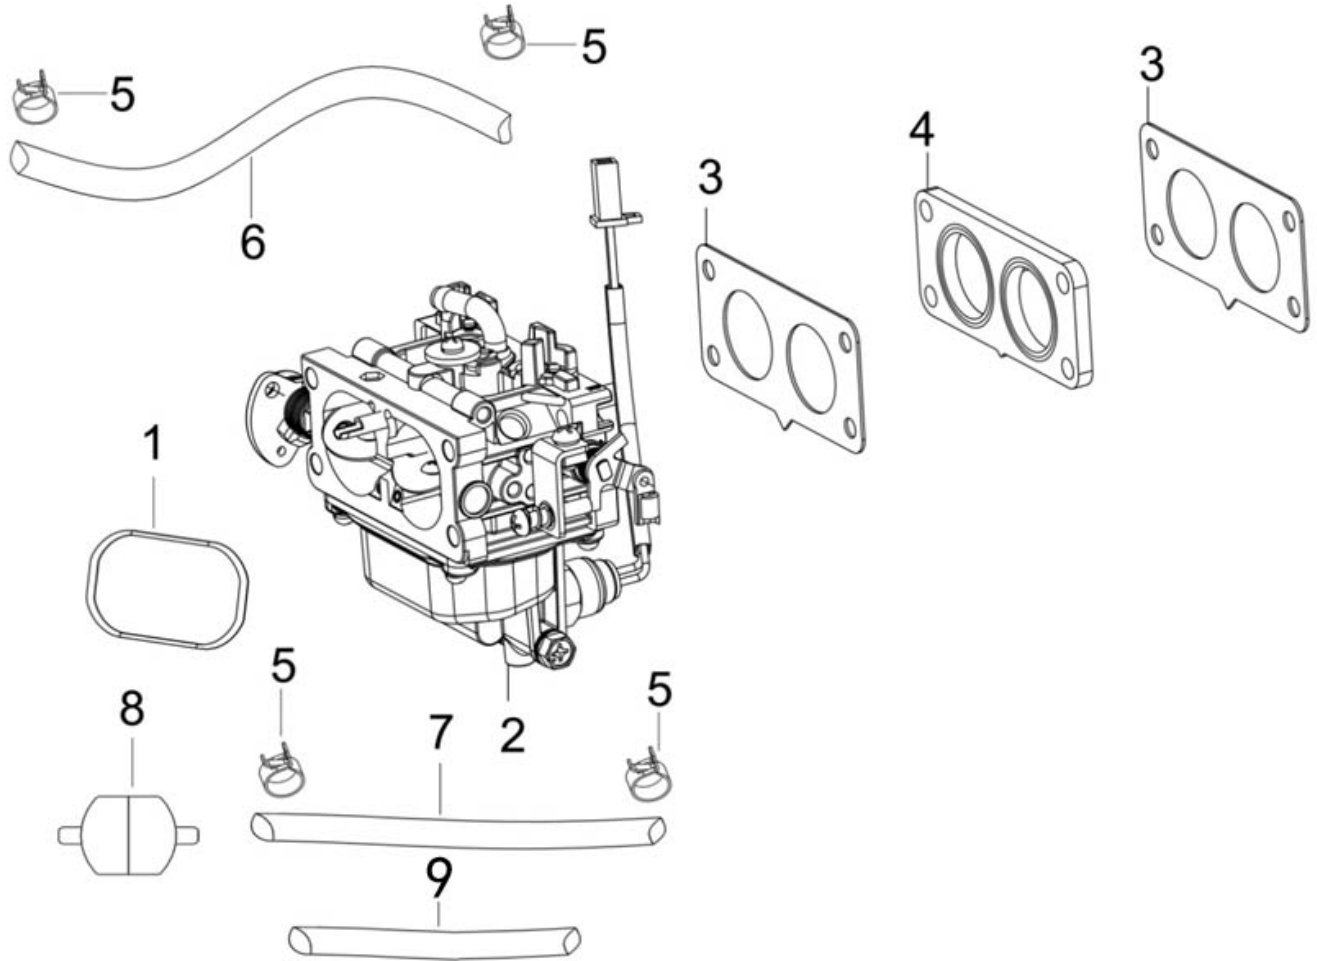

CARBURETOR

No.	Part number	Description	Qty
1	DUPZT3808410740001	Seal ring	1
2	DUPZT1700224350001	Carburetor	1
3	DUPZT1704301070001	Carburetor gasket	2
4	DUPZT1704400730001	Heat insulating pad for carburetor	1
5	DUPZT3809602870001	Clip combination	4
6	DUPZT3807505960001	Oil tube	1
7	DUPZT3807507420001	Oil tube	1
8	DUPZT1700100450001	Fuel filter	1
9	DUPZT3807703430001	Protective sleeve	1