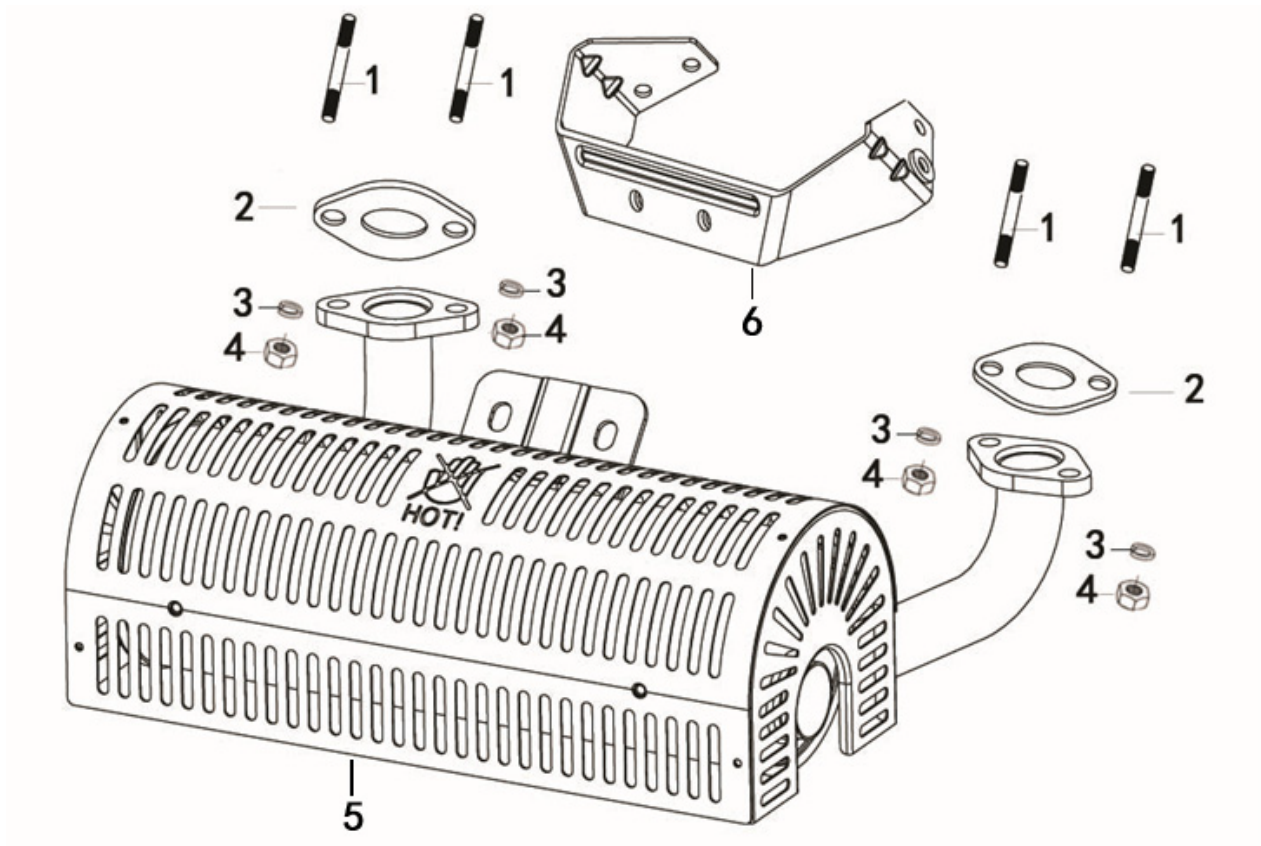

MUFFLER ASSEMBLY

No.	Part number	Description	Qty
1	DUPZT3801801090001	Stud	4
2	DUPZT1806500740001	Outlet gasket	2
3	DUPZT3804600010006	Elastic washer	4
4	DUPZT3803400050005	Hexagon nut	4
5	DUPZT1805713140001	Muffler	1
6	DUPZT1809901150001	Muffler bracket	1