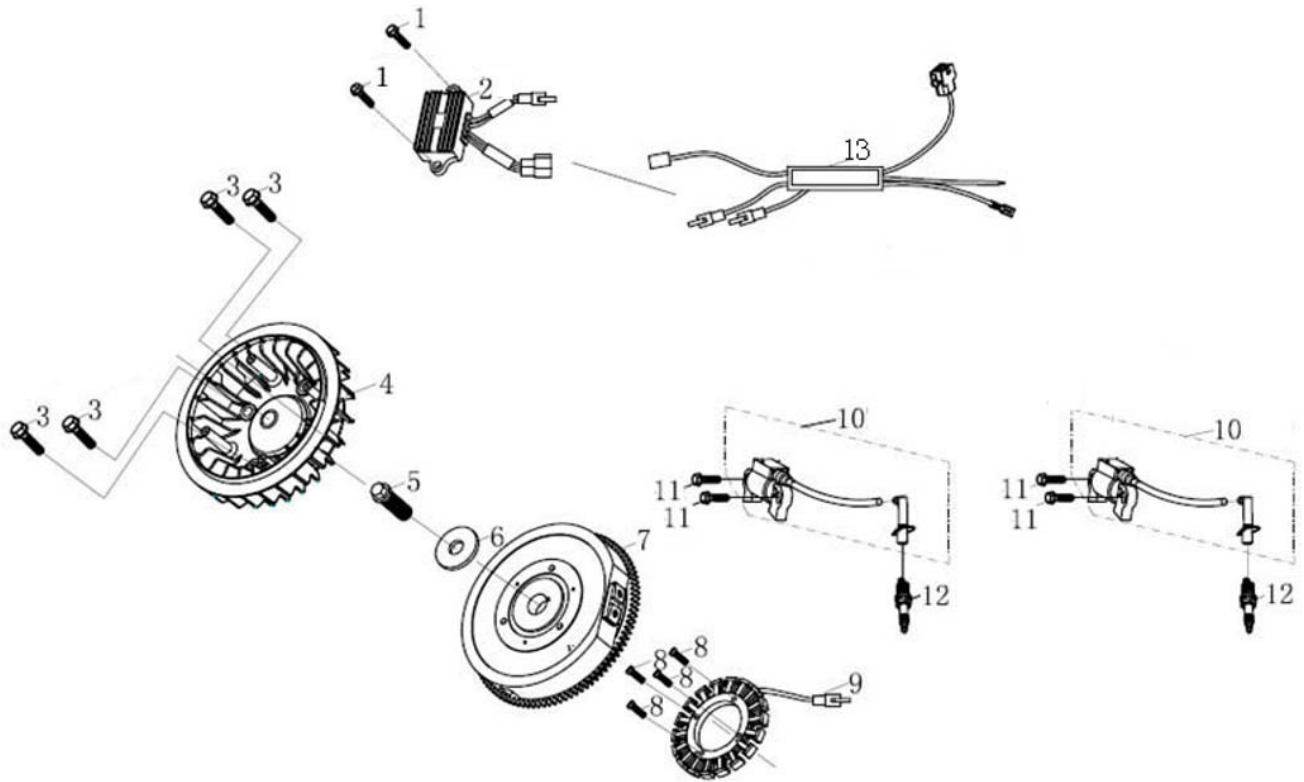

FLYWHEEL/COIL ASSEMBLY

No.	Part number	Description	Qty
1	DUPZT3801400130005	Hexagon bolt with flange	2
2	DUPZT2719300210001	Rectifier	1
3	DUPZT3801404510001	Hexagon bolt with flange	4
4	DUPZT1601800200001	Impeller	1
5	DUPZT3801404570001	Hexagon bolt with flange	1
6	DUPZT3804507020001	Flat washer	1
7	DUPZT2700207760001	FLYWHEEL COMP	1
8	DUPZT3801900390005	Socket head screw	4
9	DUPZT2701900540001	Components of charging current armature	1
10	DUPZT2709203540002	COIL ASSY.,IGNNTION	2
11	DUPZT3801400770005	Hexagon bolt with flange	4
12	DUPZT2709600460001	Spark plug	2
13	DUPZT2712801330001	Connecting wire	1