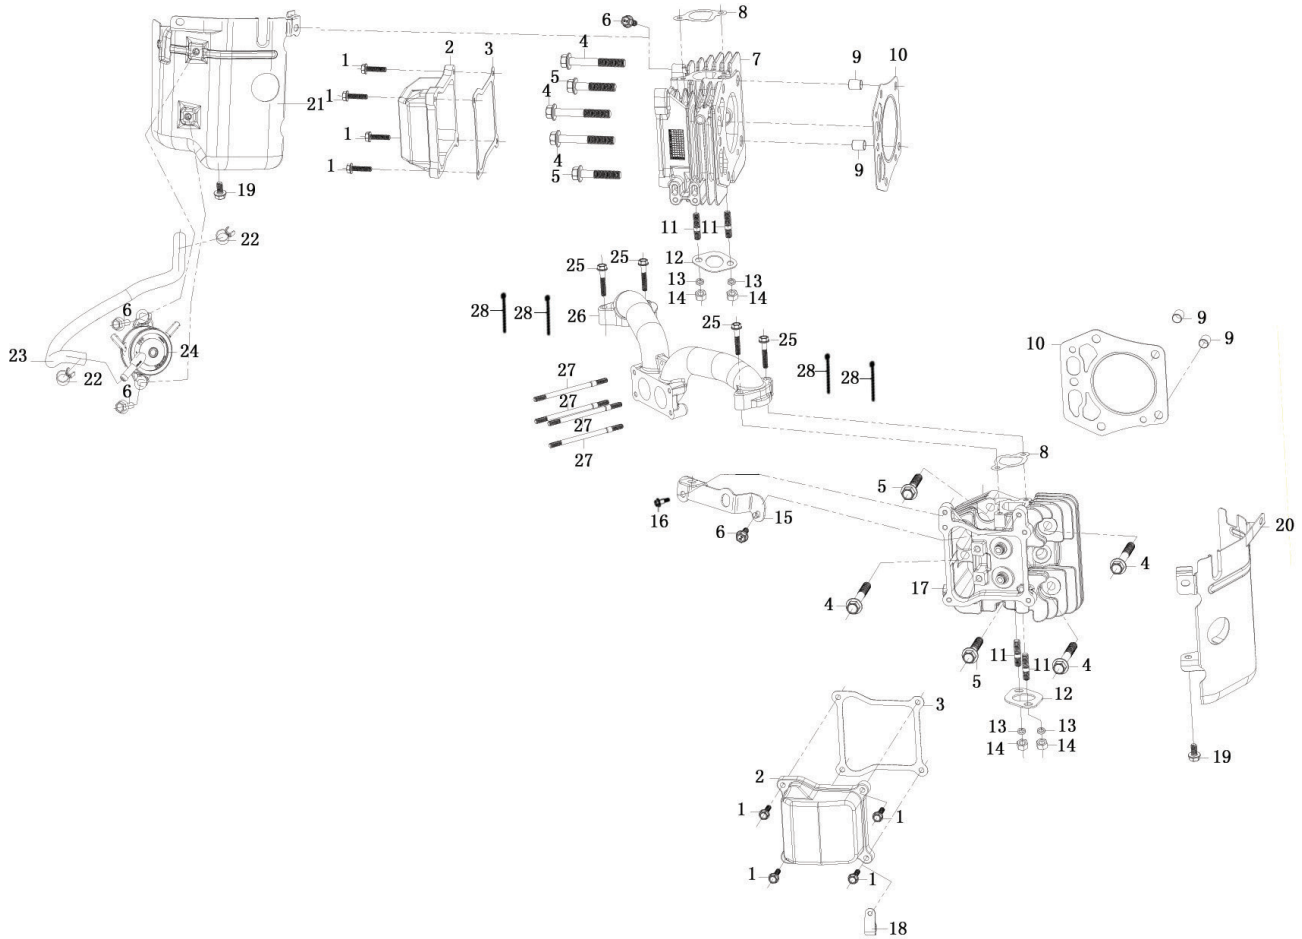

CYLINDER HEAD

No.	Part number	Description	Qty
1	DUPZT3801401030004	Hexagon bolt with flange	8
2	DUPZT1202200250001	Cylinder head cover assy	2
3	DUPZT1202500610001	Gasket for cylinder head cover	2
4	DUPZT3801404550001	Hexagon bolt with flange	6
5	DUPZT3801404560001	Hexagon bolt with flange	4
6	DUPZT3801400130005	Hexagon bolt with flange	4
7	DUPZT1200807430001	Cylinder head	1
8	DUPZT1704301060001	Carburetor gasket	2
9	DUPZT3806001290001	ocation pin	4
10	DUPZT1201502900001	Gasket for cylinder head	2
11	DUPZT3801801090001	Stud	4
12	DUPZT1806500740001	Outlet gasket	2
13	DUPZT3804600010006	Elastic washer	4
14	DUPZT3803400050005	Hexagon nut	4
15	DUPZT1205500030001	Lifting eye	1
16	DUPZT3800200860001	Hexagon shaft shoulder bolt	1
17	DUPZT1200807410001	Cylinder head	1
18	DUPZT3809404610001	Cable cleat	1