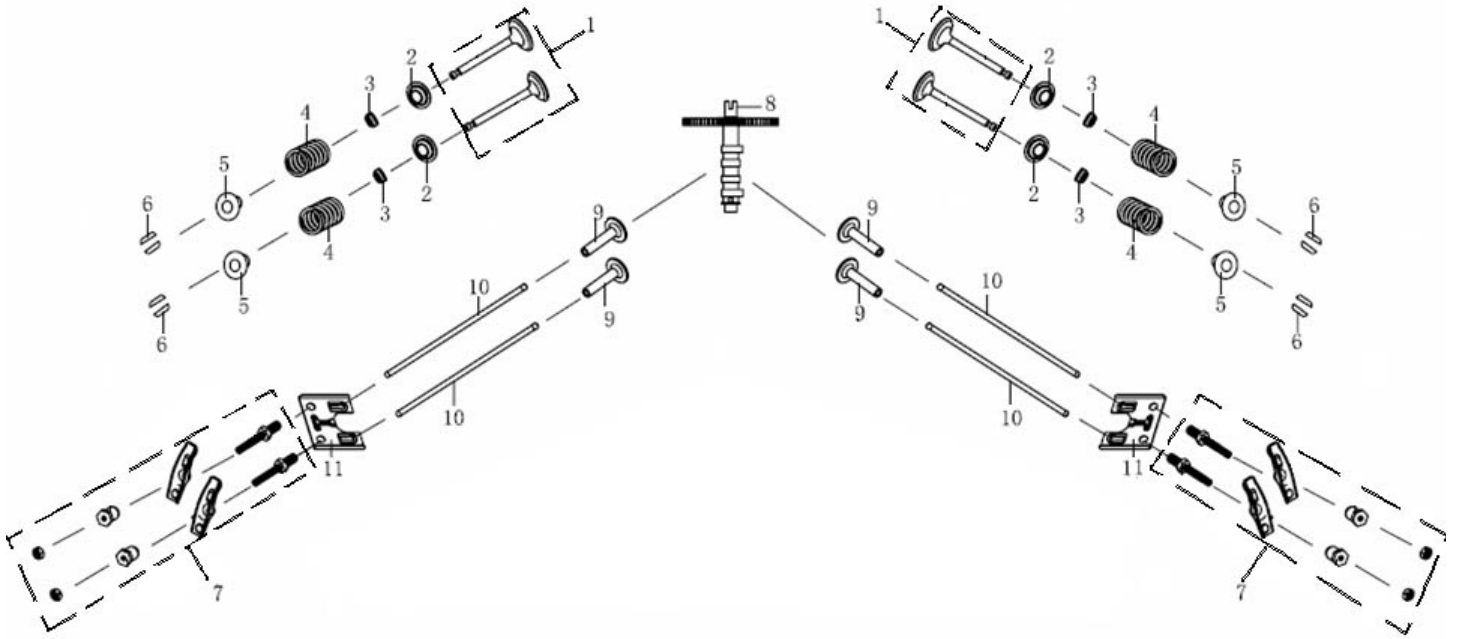

## FLYWHEEL/COIL ASSEMBLY

No.	Part number	Description	Qty
1	DUPZT3801400130005	Hexagon bolt with flange	2
2	DUPZT2719300210001	Rectifier	1
3	DUPZT3801404510001	Hexagon bolt with flange	4
4	DUPZT1601800200001	Impeller	1
5	DUPZT3801404570001	Hexagon bolt with flange	1
6	DUPZT3804507020001	Flat washer	1
7	DUPZT2700207760001	FLYWHEEL COMP	1
8	DUPZT3801900390005	Socket head screw	4
9	DUPZT2701900540001	Components of charging current armature	1
10	DUPZT2709203540002	COIL ASSY.,IGNNTION	2
11	DUPZT3801400770005	Hexagon bolt with flange	4
12	DUPZT2709600460001	Spark plug	2
13	DUPZT2712801330001	Connecting wire	1

## GOVERNOR

No.	Part number	Description	Qty
1	DUPZT1716801440001	Throttle handle combination	1
2	DUPZT1716100280001	throttle return spring	1
3	DUPZT3801400130005	Hexagon bolt with flange	3
4	DUPZT1715900400001	Throttle rod	1
5	DUPZT1716100480001	throttle return spring	1
6	DUPZT1716001110001	Governing spring	1
7	DUPZT1716500360001	Choke valve pull rod	1
8	DUPZT1716200680001	Speed regulating bracket	1
9	DUPZT1730900030001	Locker of choke valve pull rob	1
10	DUPZT1754000030001	Idle speed adjustment bracket	1

# VALVE

No.	Part number	Description	Qty
1	DUPZT5005500370001	Valve Kit	2
2	DUPZT1403600100001	Seat, valve spring	4
3	DUPZT1404000120001	Valve oil seal	4
4	DUPZT1403400250001	Inner spring of valve	4
5	DUPZT1403800210001	Retainer, valve spring	4
6	DUPZT1403900150001	Valve locker	8
7	DUPZT1404500620001	Valve rocker combination	4
8	DUPZT1400201300001	Camshaft assy	1
9	DUPZT1406900170001	Lifter, Valve	4
10	DUPZT1406700370001	Push rod	4
11	DUPZT1407100140001	Plate, push rod guide	2