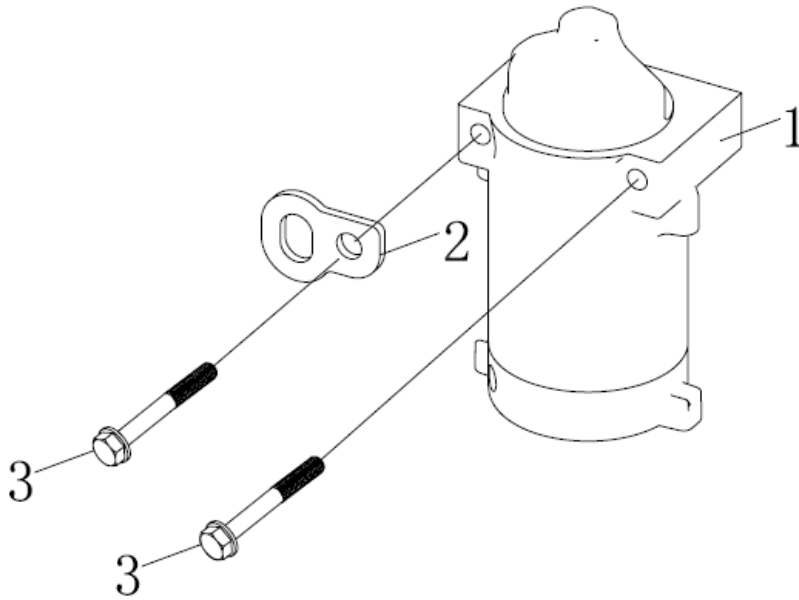

STARTING MOTOR

No.	Part number	Description	Qty
1	DUPZT2703601700001	Components of starting motor	1
2	DUPZT1205500020001	Lifting eye	1
3	DUPZT3801404530001	Hexagon bolt with flange	2