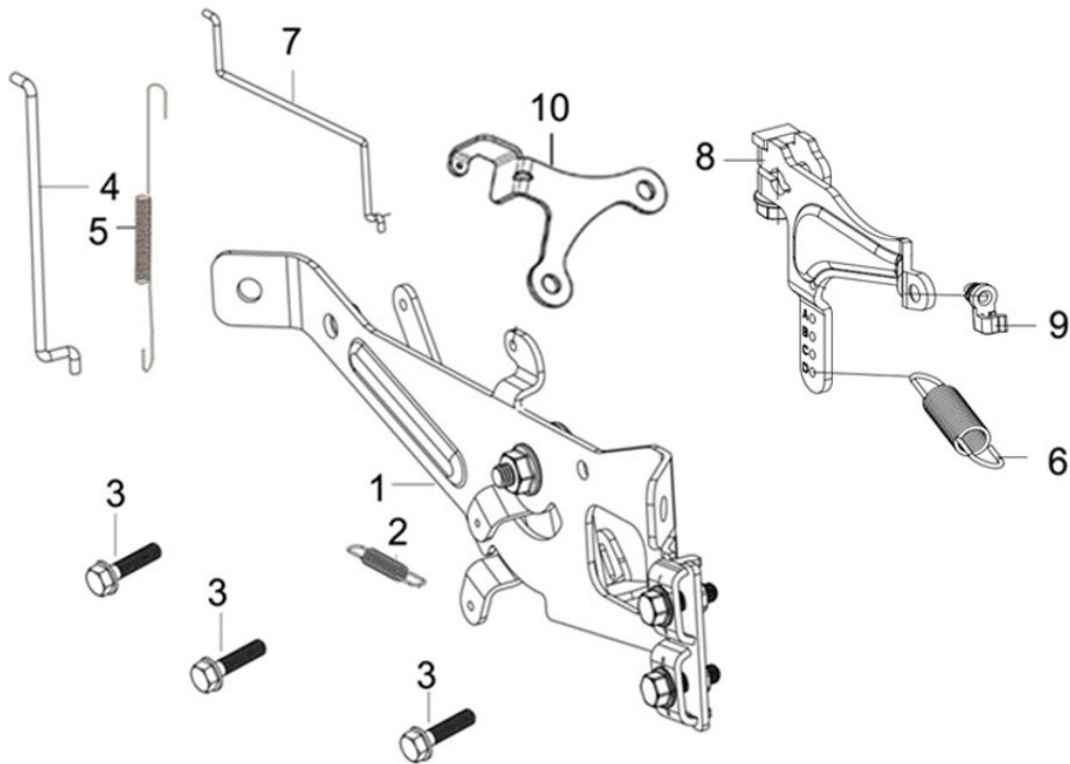

GOVERNOR

No.	Part number	Description	Qty
1	DUPZT1716801440001	Throttle handle combination	1
2	DUPZT1716100280001	throttle return spring	1
3	DUPZT3801400130005	Hexagon bolt with flange	3
4	DUPZT1715900400001	Throttle rod	1
5	DUPZT1716100480001	throttle return spring	1
6	DUPZT1716001110001	Governing spring	1
7	DUPZT1716500360001	Choke valve pull rod	1
8	DUPZT1716200680001	Speed regulating bracket	1
9	DUPZT1730900030001	Locker of choke valve pull rob	1
10	DUPZT1754000030001	Idle speed adjustment bracket	1