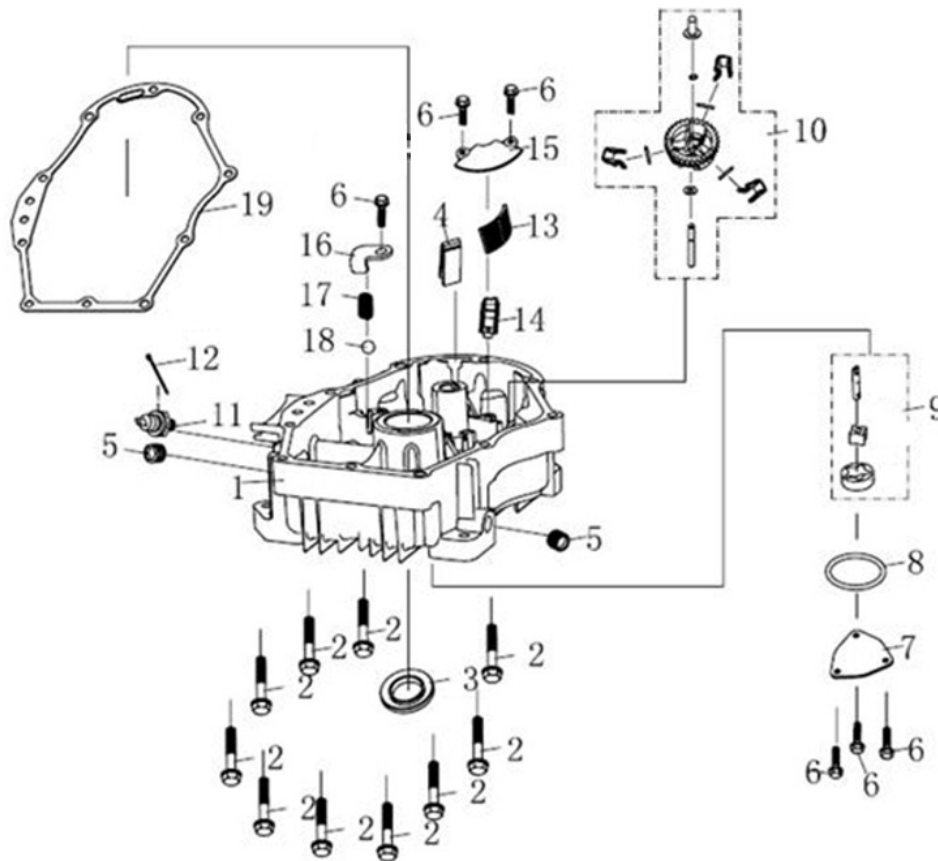

# BLOWER HOUSING

No.	Part number	Description	Qty
1	DUPZT1602100440001	Fan cover comp.	1
2	DUPZT1953600100002	Starter outer cover	1
3	DUPZT3800200860001	Hexagon shaft shoulder bolt	3
4	DUPZT3800200870001	Hexagon shaft shoulder bolt	1

## CRANKCASE COVER

No.	Part number	Description	Qty
1	DUPZT1108201720001	Crankcase cover	1
2	DUPZT3801403380001	Hexagon bolt with flange	10
3	DUPZT3806507700001	Oil seal	1
4	DUPZT1505700030001	Engine oil return block	1
5	DUPZT1102600880002	Sealing plug screw	2
6	DUPZT3801400130005	Hexagon bolt with flange	6
7	DUPZT1500400250001	Oil pump cover	1
8	DUPZT3808411590002	Seal ring	1
9	DUPZT1500100840001	Components of oil pump	1
10	DUPZT1717500530001	Components of governor gear	1
11	DUPZT2836900020001	Oil level alarm	1
12	DUPZT3809000620001	Strap	1
13	DUPZT1502900190001	Engine oil Strainer	1
14	DUPZT1205300050001	Pressing plate for oil groove	1
15	DUPZT1503400120001	Cover,Oil Strainer	1
16	DUPZT1205300060001	Pressing plate for oil groove	1
17	DUPZT3811504370001	Compression spring	1
18	DUPZT3806400160001	Steel ball	1
19	DUPZT1108300340001	Crankcase cover gasket	1

# CRANKCASE

No.	Part number	Description	Qty
1	DUPZT1716300130001	Speed regulating arm	1
2	DUPZT3804505590001	Flat washer	2
3	DUPZT3806503390001	Oil seal	1
4	DUPZT3813500040001	Pin clip	1
5	DUPZT1108500120001	PACKING, BREATHER CHAMBER	1
6	DUPZT1108400130001	CAP,BREATHER CHAMBER	1
7	DUPZT3801400130005	Hexagon bolt with flange	8
8	DUPZT1745600020001	Filter block	1
9	DUPZT3801400670003	Hexagon bolt with flange	1
10	DUPZT1402500080001	Leaf valve	1
11	DUPZT3808404430001	Seal ring	2
12	DUPZT3806001230001	ocation pin	2
13	DUPZT1108101240001	Crankcase body	1
14	DUPZT3806503370001	Oil seal	1
15	DUPZT1503500460002	Oil filter	1
16	DUPZT1508400020002	Oil filter Mounting bolts	1
17	DUPZT1602000610001	Side plate	1
18	DUPZT1106900430001	Oil rule combination	1