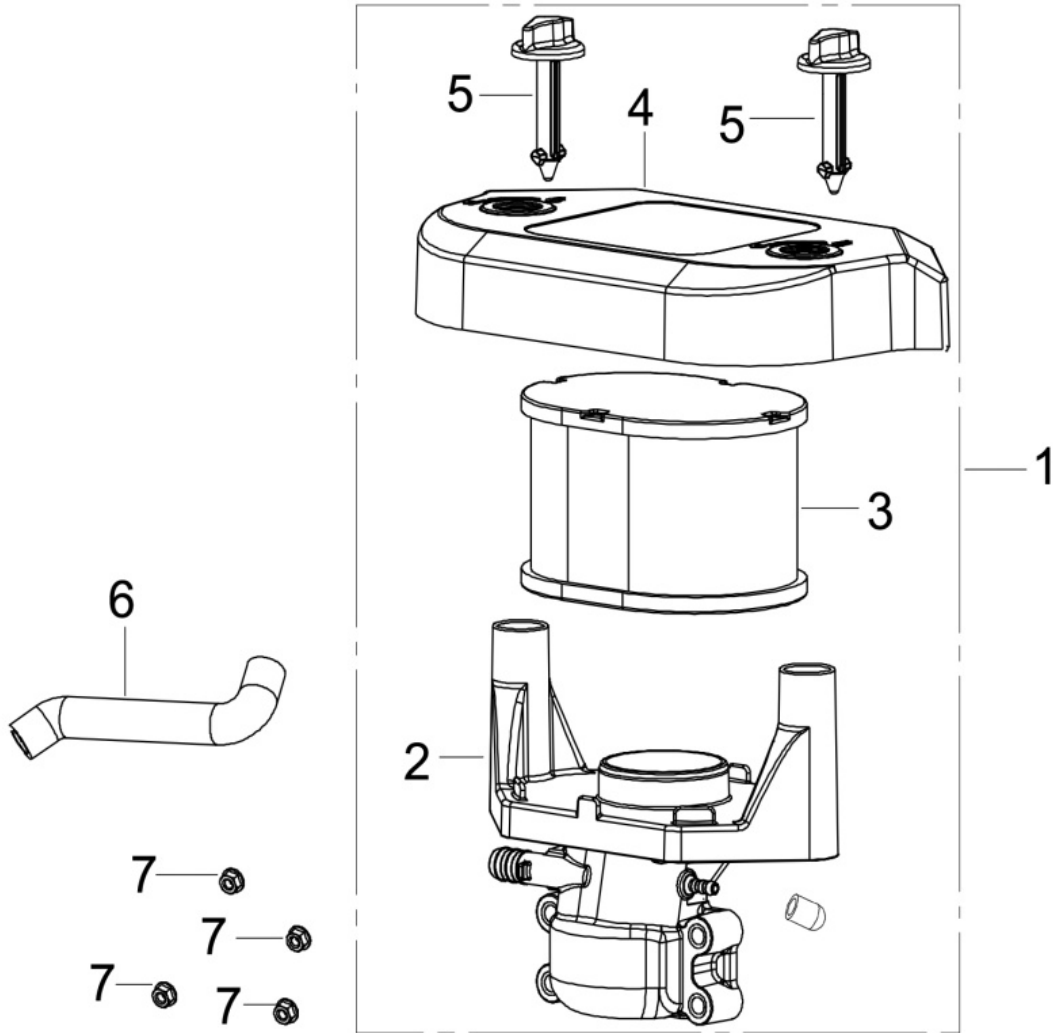

AIR CLEANER

No.	Part number	Description	Qty
1	DUPZT1800101230002	Air filter	1
2	DUPZT1802801180001	Air filter seat	1
3	DUPZT1801001090001	Air filter element combination	1
4	DUPZT1800702550001	Air filter casing cover	1
5	DUPZT1802700110001	Lock bolt for air filter cover	2
6	DUPZT3807406320002	Breather tube	1
7	DUPZT3803700660001	Hexagon nut with flange	4