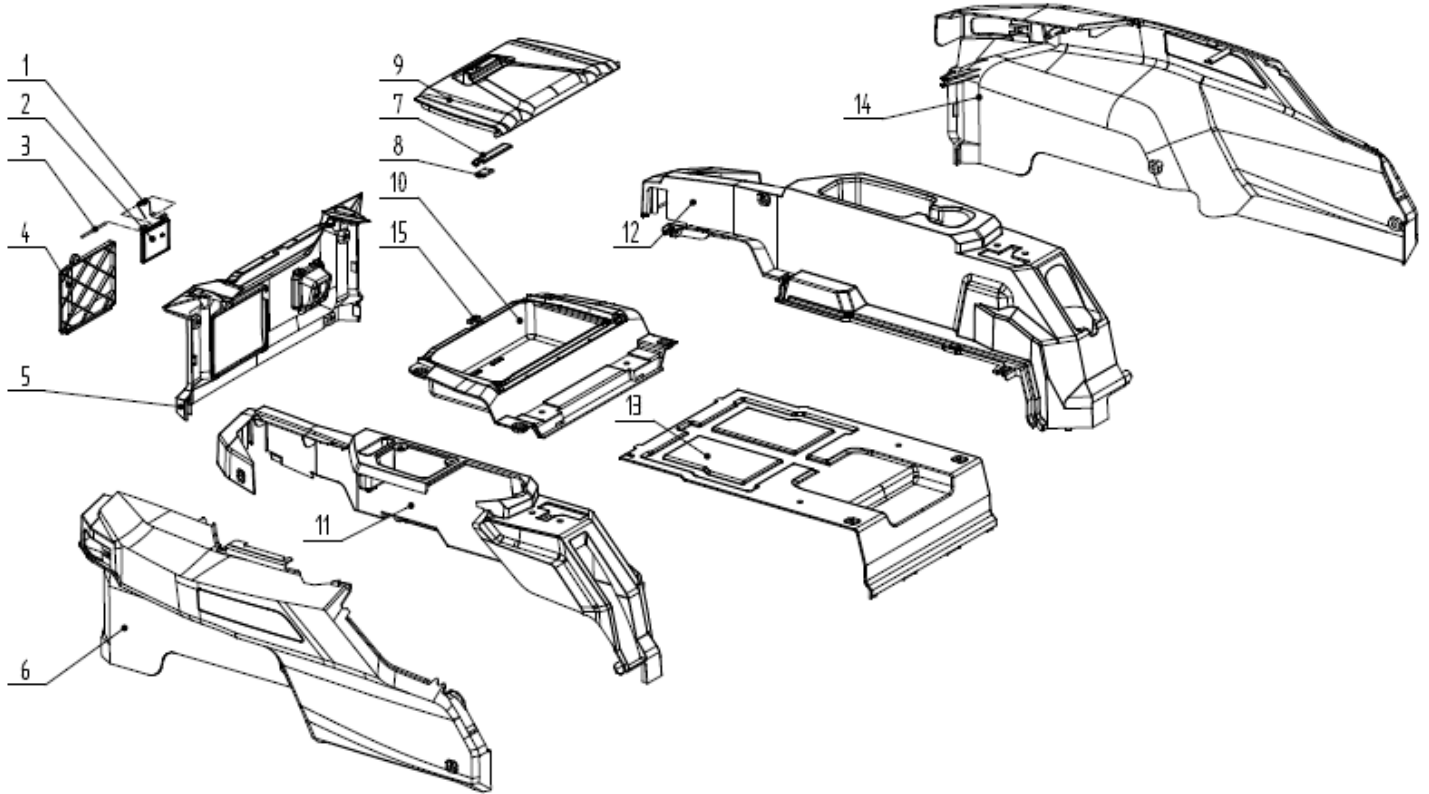

PLASTICS

No.	Part number	Description	Qty
1	DUP81011-G150001	Charger Port Door Spring	1
2	DUP81013-G150001	Charger Port Door	1
3	DUP93124-G150001	Charger Port Door Hinge Pin	1
4	DUP94111-G150001	Battery Plug Cover	1
5	DUP81009-G150001	Rear Trim Cover	1
6	DUP81008-G150001	Right Trim Cover	1
7	DUP81064-G150001	Storage Button	1
8	DUP81044-G150001	Magnet Plate	1
9	DUP81017-G150001	Storage Cover	1
10	DUP81043-G150001	Storage Box	1
11	DUP35680-G150001	Console, Right	1
12	DUP81007-G150001	Console, Left	1
13	DUP81016-G150001	Front Cover	1
14	DUP81006-G150001	Left Trim Cover	1
15	DUP81045-G150001	Magnet	1