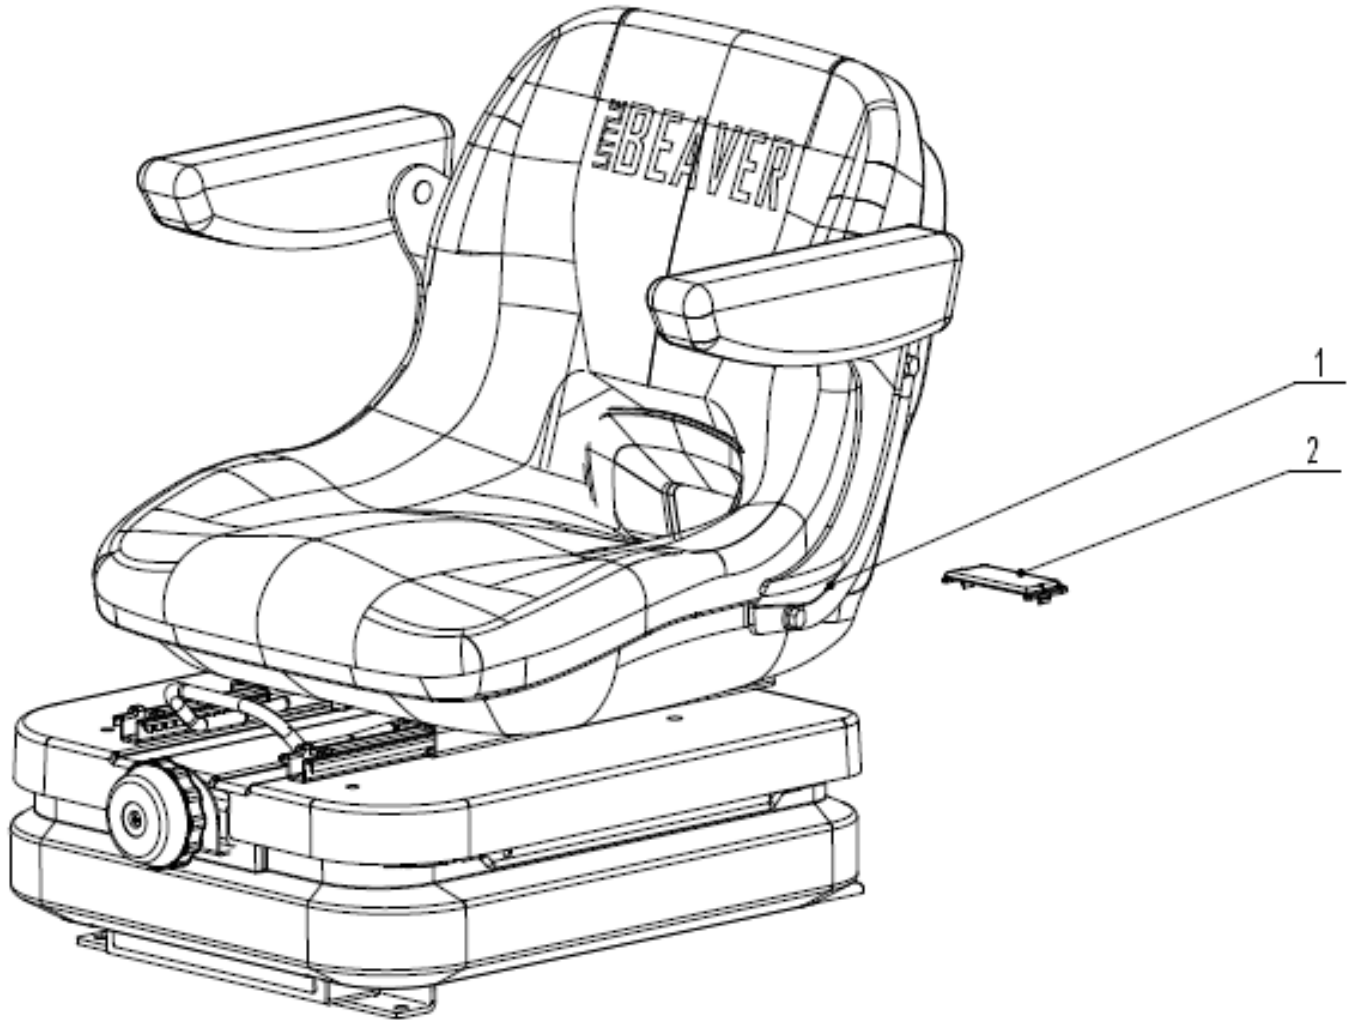

SEAT

No.	Part number	Description	Qty
1	DUP79140-G150006	Suspension Seat W/Armrest	1
2	DUP81065-G150001	Wire Cover	1