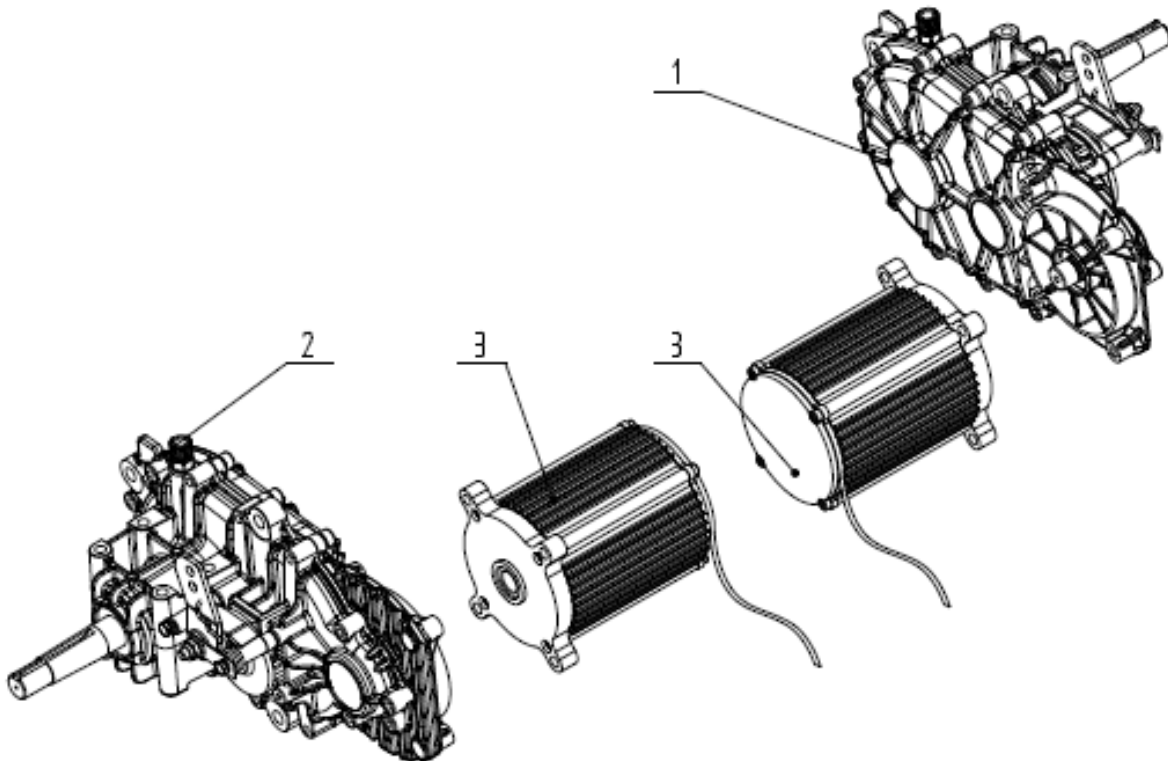

## BRAKE ASSEMBLY

No.	Part number	Description	Qty
1	DUP91150-G150001	Brake Pedal Assembly	1
2	DUP77102-G150001	Brake Cable	2
3	DUP77118-G020001	Brake Pedal Spring	1
4	DUP77703-G020001	Brake Latch Hook	1
5	DUP77112-G010001	Brake Switch	1

# DECK ASSEMBLY

No.	Part number	Description	Qty
1	DUP73010-G150001	Deck, 42in	1
2	DUP73040-G150002	Deck Motor	2
3	DUP73046-G150001	Deck Motor Mounting Plate	2
4	DUP73060-G010001	Front Deck Roller Wheel	2
5	DUP73043-G020001	Deck Baffle (42in)	1
6	DUP73025-G200001	Blade Adapter	2
7	DUP73027-G150001	Blade	2
8	DUP73026-G020001	Blade Retainer Washer	2
9	DUP90358-G010001	Lock Nut (M10 x 1.25)	2

## DISCHARGE AND MULCH COVER ASSEMBLY

No.	Part number	Description	Qty
1	DUP72410-G150001	Side Discharge Chute Assembly	1
2	DUP73030-G150001	Mulching Plug Assembly	1

## DRIVE TRAIN ASSEMBLY

No.	Part number	Description	Qty
1	DUP77880-G150001	Gearbox Assembly Left	1
2	DUP77880-G150002	Gearbox Assembly Right	1
3	DUP77360-G150001	Drive Motor	2