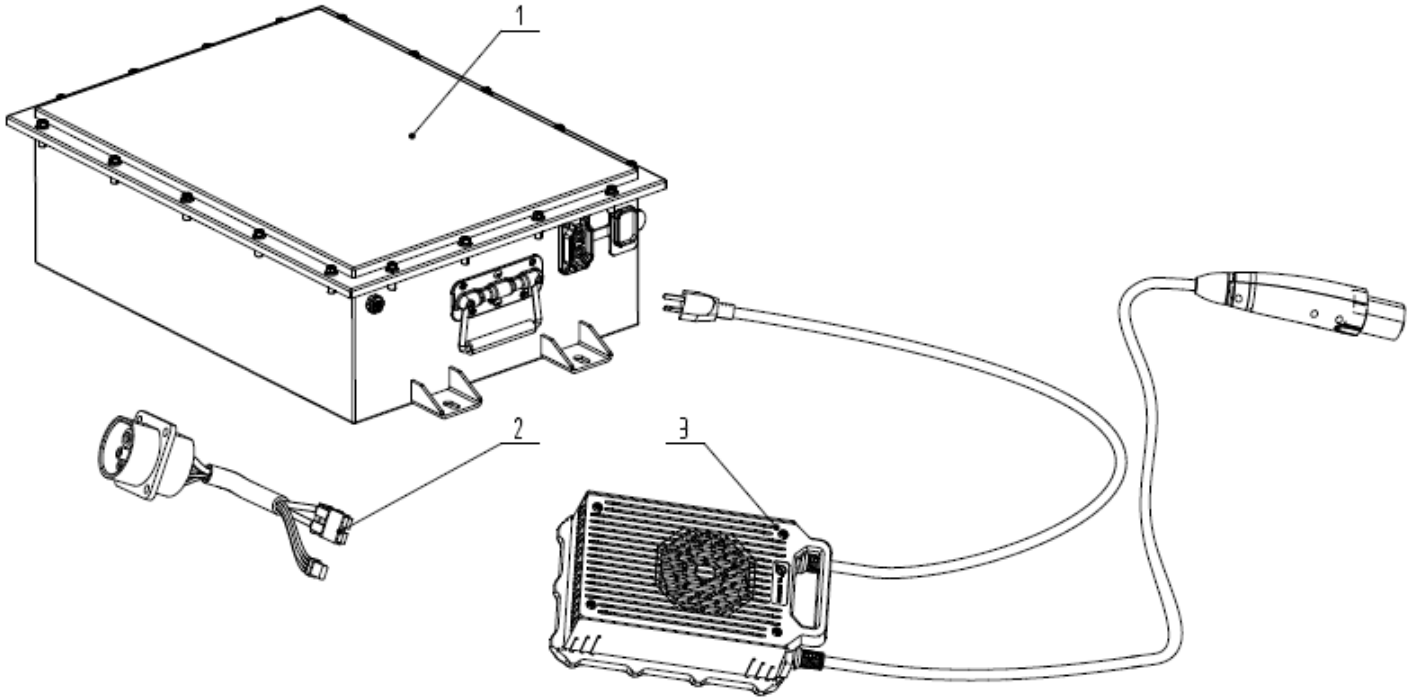

BATTERY AND CHARGER ASSEMBLY

No.	Part number	Description	Qty
1	DUP81160-G150001 or DUP81160-G160001	Battery (72V 44AH) or Battery (72V 60AH)	1
2	DUP35141-G150001	Charger Receptacle	1
3	DUP35152-G200001	Charger (US)	1