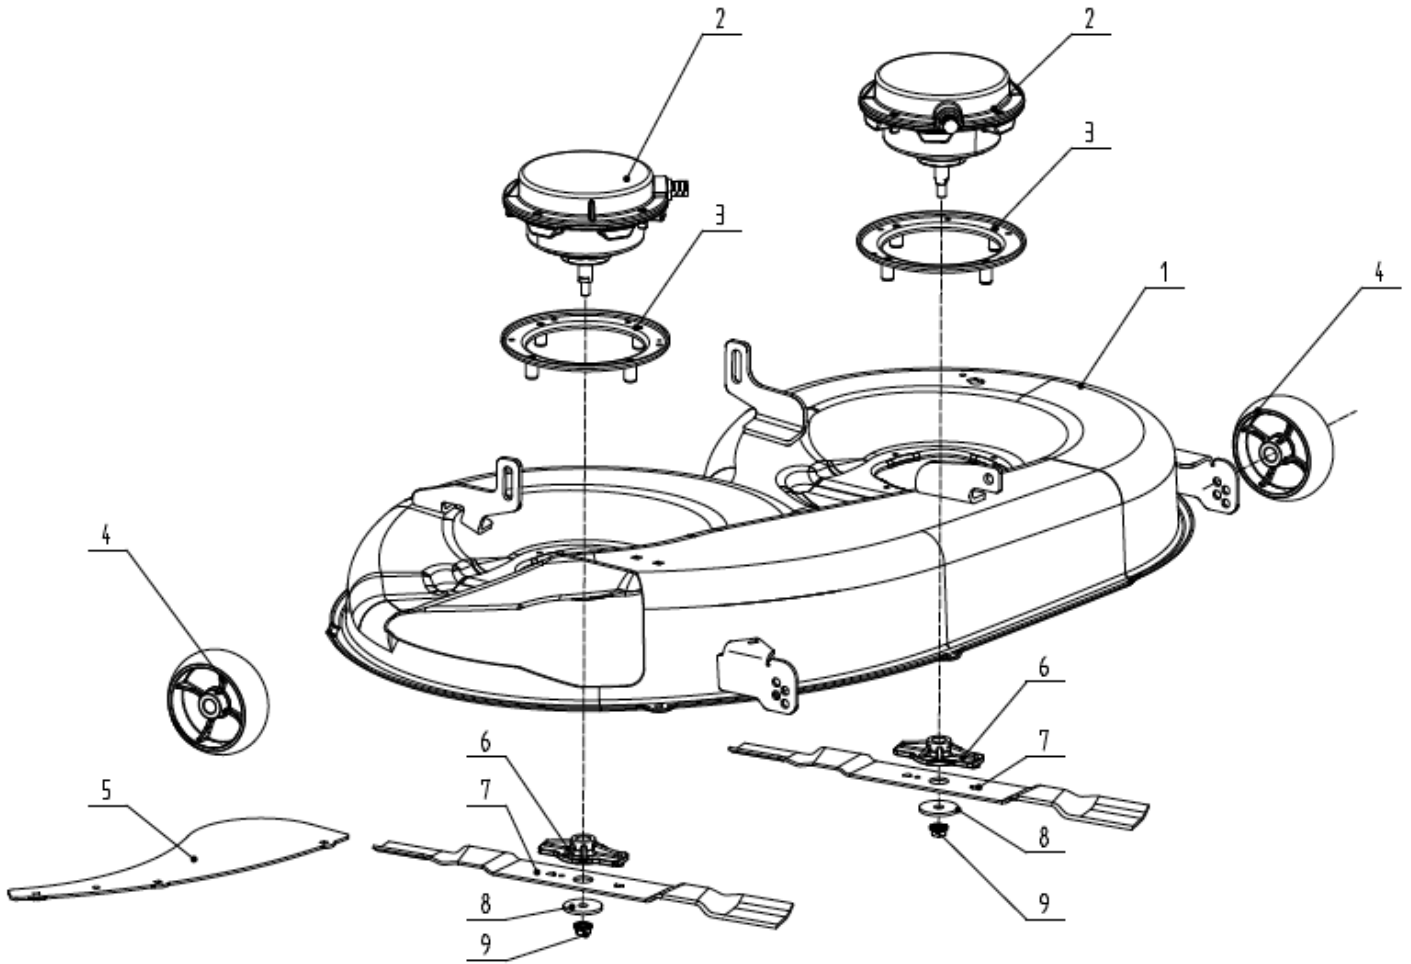

## CONTROL ARM ASSEMBLY

No.	Part number	Description	Qty
1	DUP78810-G150001	Control Arm Handle Left	1
2	DUP78810-G150002	Control Arm Handle Right	1
3	DUP78190-G150001	Control Arm assembly, Left	1
4	DUP78190-G150002	Control Arm assembly, Right	1
5	DUP78143-G020001	Control Arm Damper	2

## TOW HITCH

No.	Part number	Description	Qty
1	DUP72016-G150001	Tow Hitch	1

## BRAKE ASSEMBLY

No.	Part number	Description	Qty
1	DUP91150-G150001	Brake Pedal Assembly	1
2	DUP77102-G150001	Brake Cable	2
3	DUP77118-G020001	Brake Pedal Spring	1
4	DUP77703-G020001	Brake Latch Hook	1
5	DUP77112-G010001	Brake Switch	1

# DECK ASSEMBLY

No.	Part number	Description	Qty
1	DUP73010-G150001	Deck, 42in	1
2	DUP73040-G150002	Deck Motor	2
3	DUP73046-G150001	Deck Motor Mounting Plate	2
4	DUP73060-G010001	Front Deck Roller Wheel	2
5	DUP73043-G020001	Deck Baffle (42in)	1
6	DUP73025-G200001	Blade Adapter	2
7	DUP73027-G150001	Blade	2
8	DUP73026-G020001	Blade Retainer Washer	2
9	DUP90358-G010001	Lock Nut (M10 x 1.25)	2