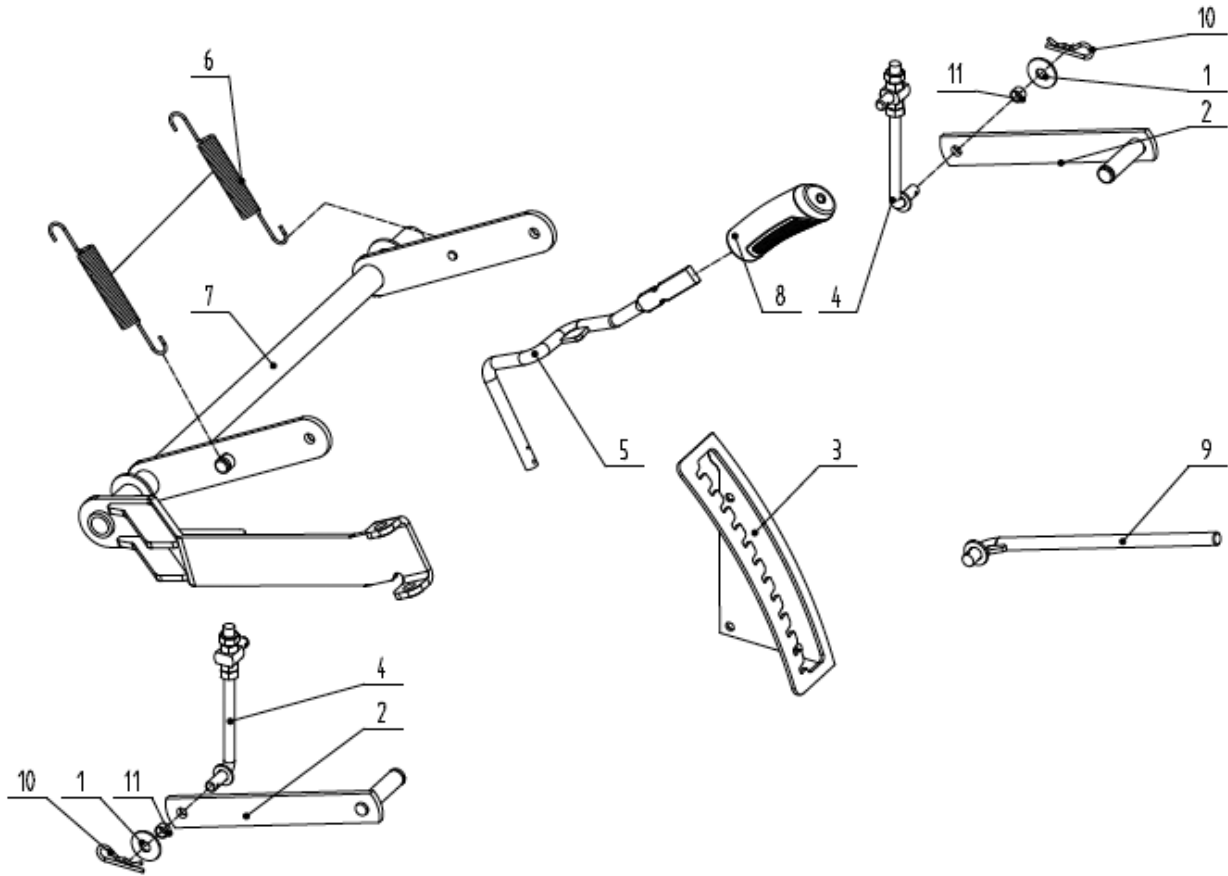

DECK LIFTING ASSEMBLY

No.	Part number	Description	Qty
1	DUP90345-G150001	Non-Standard Washer	2
2	DUP78520-G020001	Deck Lift Linkage	2
3	DUP77620-G060001	Detent Plate	1
4	DUP92110-G150001	J Hook Assembly	2
5	DUP77605-G060001	Deck Lift Lever	1
6	DUP77662-G020001	Deck Lift Spring	2
7	DUP77600-G150001	Deck Lift Linkage And Axle Assembly	1
8	DUP77606-G080001	Deck Lift Handle	1
9	DUP77444-G100001	J Hook, Front Deck Hanger	1
10	DUP90512-G020003	Cotter Pin	2
11	DUP73007-G100001	J Hook Bushing	2