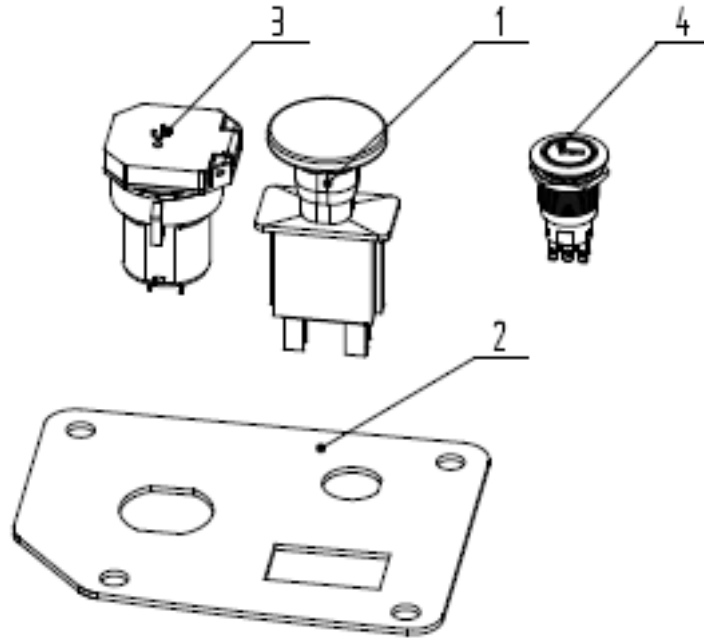

CONTROL PANEL ASSEMBLY

No.	Part number	Description	Qty
1	DUP35104-G050001	PTO	1
2	DUP35650-G150001	Control Panel Face Plate	1
3	DUP35557-G100001	USB Module (type C)	1
4	DUP35300-G200001	Key Module	1