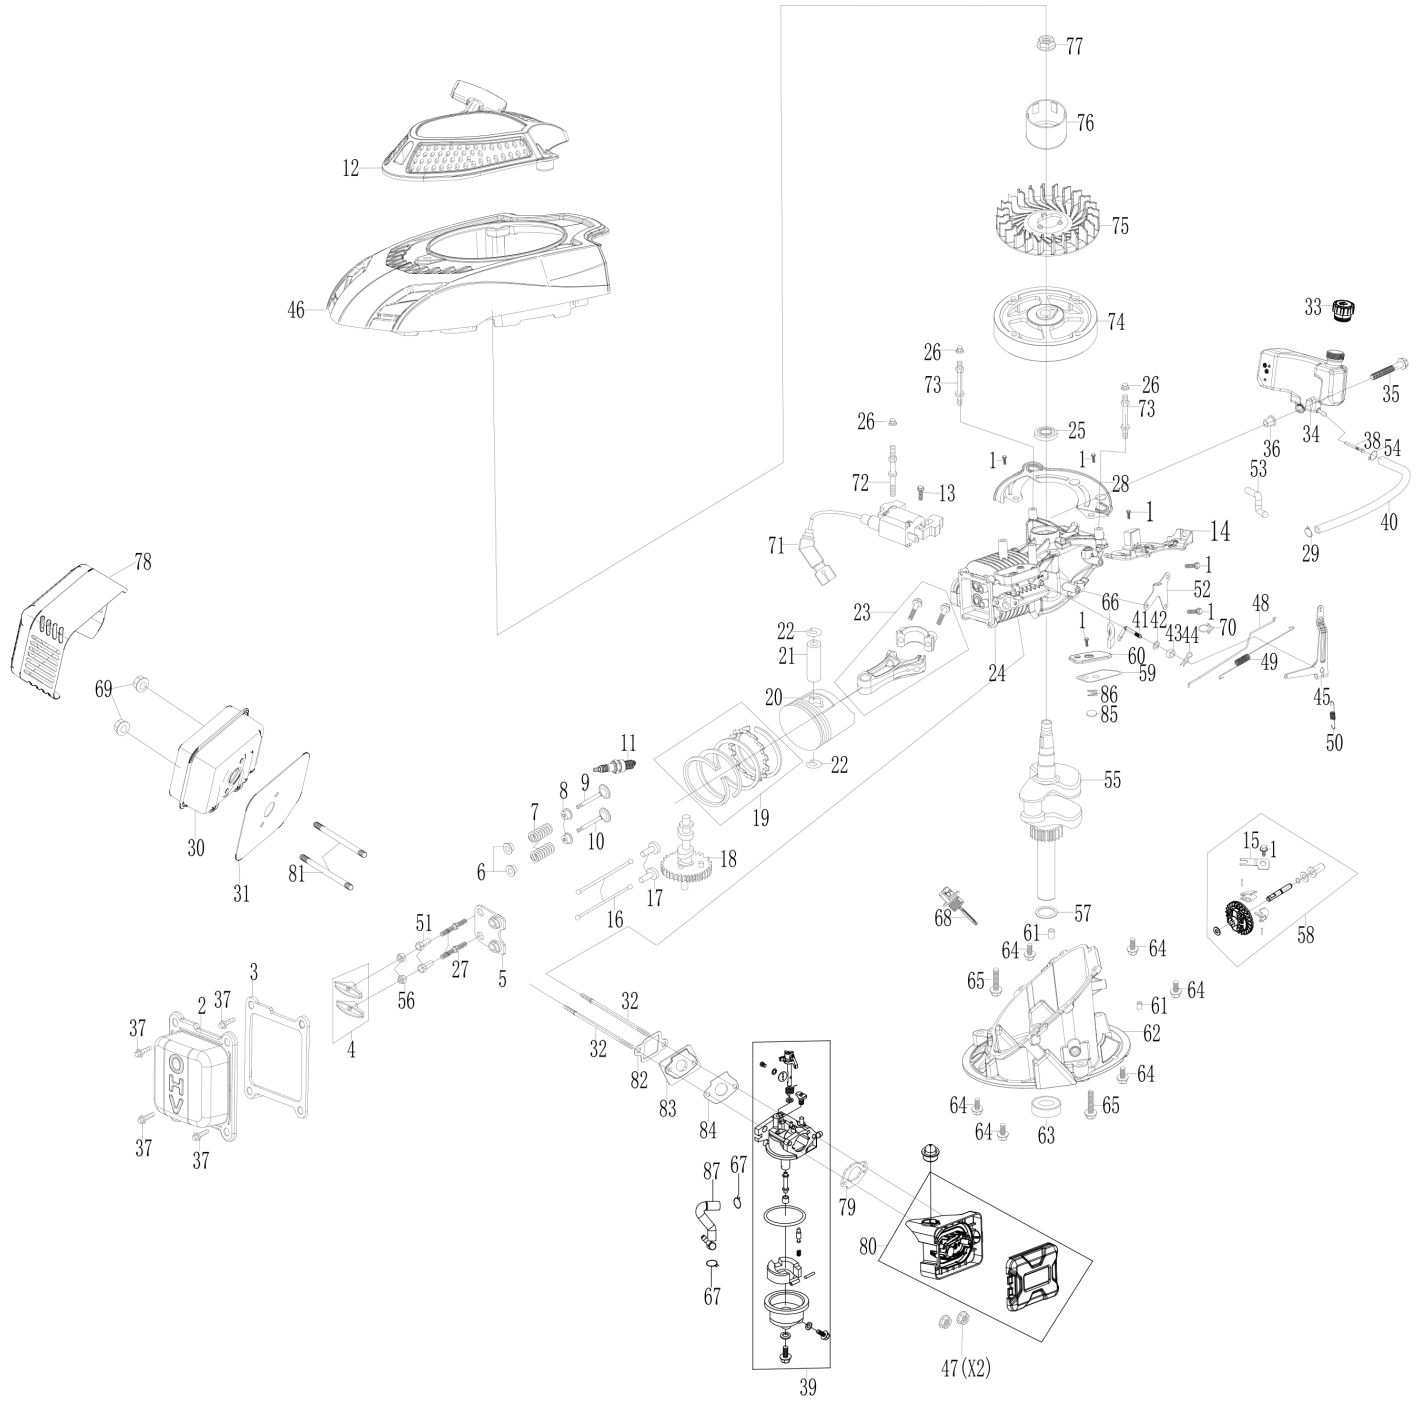

DUCAR

Engine parts manual

Model : DUEDM41S
Lawn mower

Picture may not reflect the exact model

No.	Part number	Description	Qty
1	DUP91365	BOLT M6X12	7
2	DUP311102	COVER COMP,CYLINDER HEAD	1
3	DUP96161	PACKING,HEADCOVER	1
4	DUP312101	ARM, ROCKER	2
5	DUP312201	PLATE,PUSH ROD GUIDE	1
6	DUP311802	SEAT, VALVE SPRING,IN	2
7	DUP316001	SPRING,VALVE	2
8	DUP311801	RETURNER,INTAKE VALVE	2
9	DUP311701	VALVE, INTAKE	1
10	DUP315901	VALVE EXHAUST	1
11	DUP97108	SPARK PULG	1
12	DUP314801-053	START THE TRAY ASSEMBLY	1
13	DUP91369	BOLT M6X25	1
14	DUP315201	BRAKE ASSEMBLY	1
15	DUP314302	PLATE,GOVERNOR	1
16	DUP311901	ROD,PUSH	2
17	DUP316101	LIFTER,VALVE	2
18	DUP312003	CAMSHAFT ASSY	1
19	DUP311602	SCRAPER RING SET ,PISTON	1
20	DUP311201	PISTON	1
21	DUP315501	PIN, PISTON	1
22	DUP291301	CLIP, PISTON	2
23	DUP311501	ROD ASSEMBLY., CONNECTING	1
24	DUP310202	CYLINDER	1
25	DUP93524	OIL SEAL	1
26	DUP90043	NUT M6*12	3
27	DUP91829	ADJUSTER ROCKER ARM	2
28	DUP310501	SHROUD	1
29	DUP94403	FUEL PIPE CLAMP Ø7.5	1
30	DUP313701	MUFFLER ASSY	1
31	DUP96131	GASKET,EXHAUST	1
32	DUP91038	BOLT, STUD	2
33	DUP293607	FUEL TANK CAP COMP	1
34	DUP310001-126	FUEL TANK	1
35	DUP91399	BOLT M6X38	1
36	DUP313401	BUSHING,FUEL TANK	1
37	DUP91370	BOLT M6X16	4
38	DUP299904	FILTER	1
39	DUP312801	CARBURETOR ASSY	1
40	DUP96976	FUEL LINE	1
41	DUP313901	SHAFT,GOVERNOR ARM	1
42	DUP96808	WASHER,GOVERNOR ARM SHAFT	1
43	DUP93520	SEAL,GOVERNOR ARM SHAFT	1
44	DUP243902	PIN,LOCK	1
45	DUP314001	GOVERNOR ARM	1