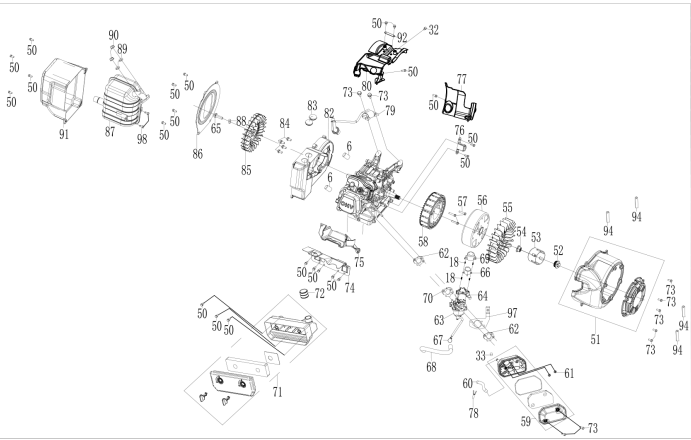

## Engine parts manual

Model : DUEDLG4000ISE  
Inverter generator

Picture may not reflect the exact model

<b>No.</b>	<b>Part number</b>	<b>Description</b>	<b>Qty</b>
1	DUP91347	BOLT M8X30	6
2	DUP93507	CRANKCASE OIL SEAL	2
3	DUP245601-313	DIPSTICK ASSEMBLY	1
4	DUP330101	CRANKCASE COVER	1
5	DUP96293	CRANKCASE SEAL WASHER	1
6	DUP240904	CRANKCASE LOCATING PIN	4
7	DUP93010	AXLE BEARING	2
8	DUP240364	CRANKSHAFT ASSEMBLY	1
9	DUP332003	CAMSHAFT ASSEMBLY	1
10	DUP246103	VALVE LIFTER	2
11	DUP241901	PUSH ROD	2
12	DUP91329	BOLT M6X16	2
13	DUP245113	OIL SENSOR ASSEMBLY	1
14	DUP330208	CRANKCASE	1
15	DUP94007	OIL DRAIN BOLT WASHER	2
16	DUP91816	OIL DRAIN BOLT	1
17	DUP97431	STARTING MOTOR ASSEMBLY	1
18	DUP92217	SCREW M4*8	4
19	DUP331500	CONNECTING ROD ASSEMBLY	1
20	DUP245503	PISTON PIN	1
21	DUP241211	PISTON	1
22	DUP241301	PISTON PIN RING	2
23	DUP241607	PISTON RING ASSEMBLY	1
24	DUP331001	CYLINDER HEAD	1
25	DUP96182	AIR INTAKE GASKET	1
26	DUP91029	AIR INLET STUD STUD BOLT	2
27	DUP96051	CARBURETOR GASKET	1
28	DUP96058	CYLINDER HEAD GASKET	1
29	DUP240905	CYLINDER HEAD LOCATING PIN	2
30	DUP91007	AIR EXHAUST STUD STUD BOLT	2
31	DUP96055	EXHAUST SEAL WASHER	1
32	DUP91333	BOLT M6*28	1
33	DUP249919	PLUG	1
34	DUP339915	POLYURETHANE SCREEN	3
35	DUP91359	BOLT M8X60	4
36	DUP97109	SPARK PULG	1
37	DUP241704	INTAKE VALVE	1
38	DUP245904	EXHAUST VALVE	1
39	DUP241806	AIR INLET SPRING LOWER SEAT	1
40	DUP246001	VALVE SPRING	2
41	DUP241801	INTAKE VALVE SPRING SEAT	1
42	DUP241802	AIR INLET SPRING SEAT	1
43	DUP241804	TOP CAP	1
44	DUP242202	VALVE RETAINER ASSEMBLY	1
45	DUP91818	ROCKING ARM TIGHTENING BOLT	2

<b>No.</b>	<b>Part number</b>	<b>Description</b>	<b>Qty</b>
91	DUP500057	MUFFLER COVER	1
92	DUP249914	WIRE CLIP	1
93	DUP91426	BOLT M5*10	2
94	DUP599601	METAL CLAMP	4
95	DUP91831	OIL DRAIN SOLENOID	1
96	DUP94035	OIL DRAIN BOLT WASHER	1
97	DUP339905	STENT COMPONENTS	1
98	DUP91342	BOLT M8*12	3