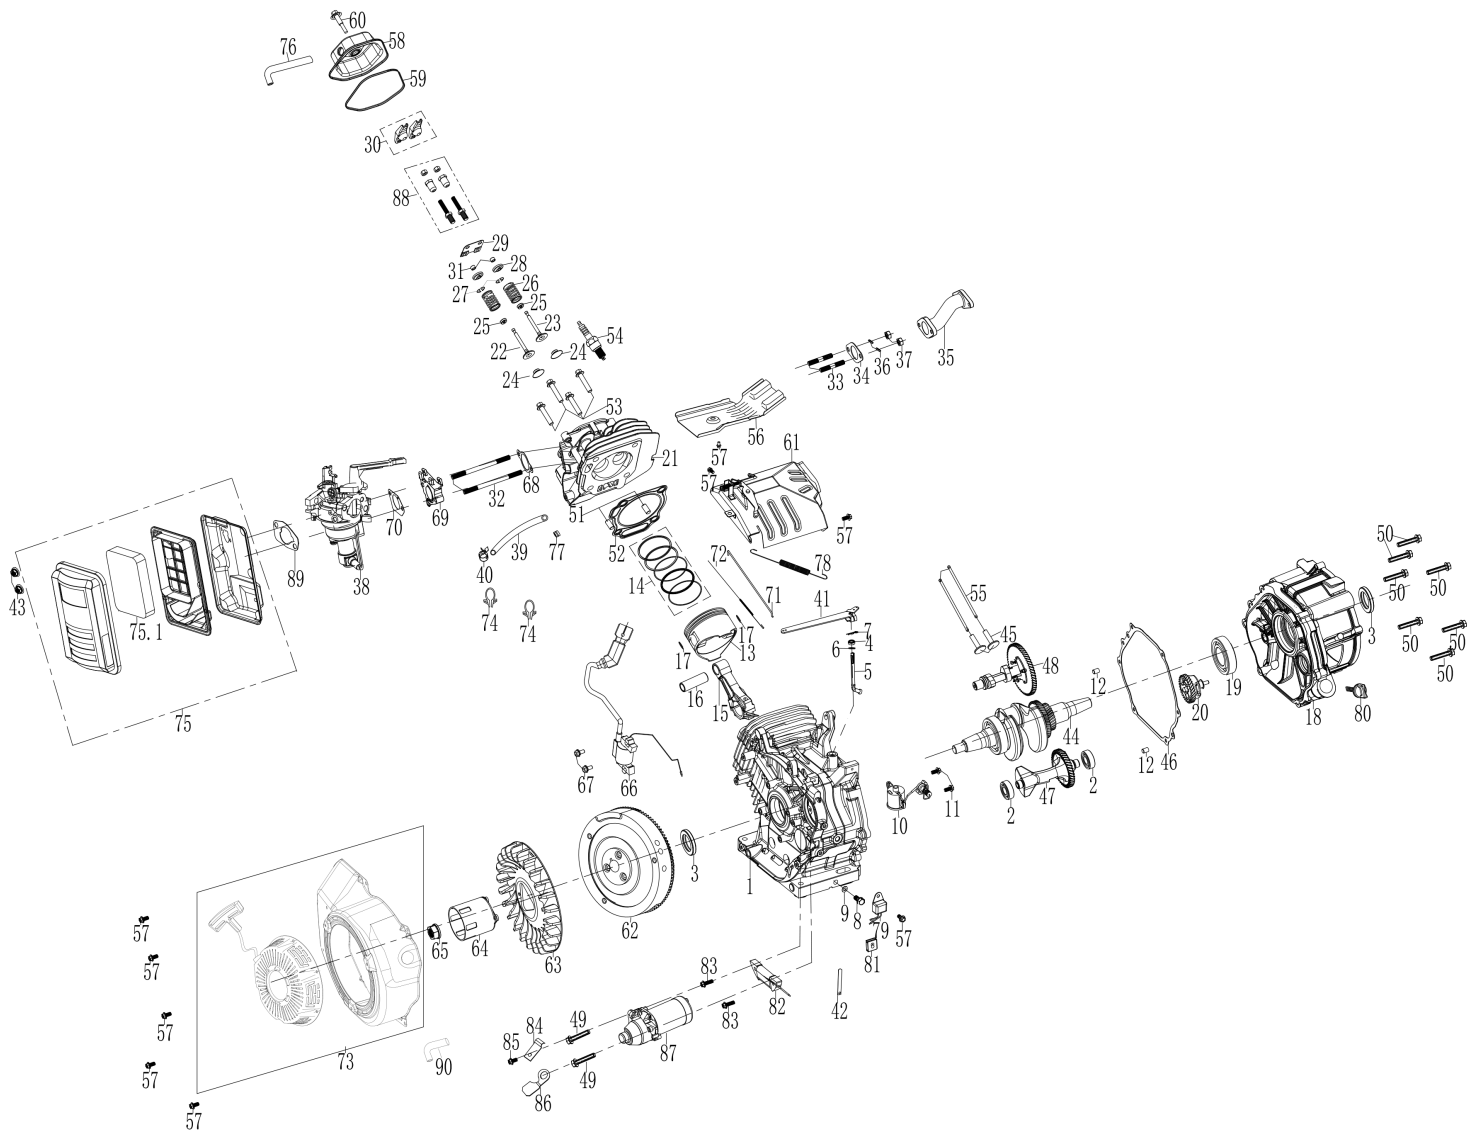

DUCAR

Engine parts manual

Model : DUEDG9250E-HD Generator

Picture may not reflect the exact model

No.	Part number	Description	Qty
1	DUP260223	CRANKCASE	1
2	DUP93002	BALL BEARING	2
3	DUP93512	OIL SEAL	2
4	DUP93514	SEAL,GOVERNOR ARM SHAFT	1
5	DUP263901	SHAFT,GOVERNOR ARM	1
6	DUP96806	WASHER,GOVERNOR ARM SHAFT	1
7	DUP263902	PIN,LOCK	1
8	DUP91817	BOLT, DRAIN PLUG	1
9	DUP94004	WASHER,DRAIN PLUG	1
10	DUP265102	SWITCH ASSEMBLY,OIL LEVEL	1
11	DUP91329	BOLT M6X16	2
12	DUP240904	DOWEL PIN,CASECOVER	2
13	DUP261205	PISTON	1
14	DUP261604	SCRAPER RING SET ,PISTON	1
15	DUP261503	ROD ASSEMBLY, CONNECTING	1
16	DUP265501	PIN, PISTON	1
17	DUP261301	CLIP, PISTON	2
18	DUP260111	COVER ASSEMBLY, CRANKCASE	1
19	DUP93015	BALL BEARING	1
20	DUP264301	GOVERNOR ASSEMBLY	1
21	DUP271002	CYLINDER HEAD	1
22	DUP271702	VALVE,IN	1
23	DUP275902	VALVE EXHAUST	1
24	DUP261807	RETURNER,INTAKE VALVE	2
25	DUP93513	OIL SEAL,VALVE	2
26	DUP266002	SPRING,VALVE	2
27	DUP260802	LOCKINMG FLAPS	4
28	DUP261805	SEAT, VALVE SPRING,EX	2
29	DUP262201	PLATE,PUSH ROD GUIDE	1
30	DUP262101	ROCKER ASSY	2
31	DUP261806	ROTATOR	2
32	DUP91016	BOLT, STUD	2
33	DUP91007	BOLT, STUD	2
34	DUP96083	PACKING,EXHAUST	1
35	DUP95205	EXHAUST PIPE	1
36	DUP94206	SPRING WASHER	2
37	DUP90011	NUT M8	2
38	DUP262814	CARBURETOR ASSEMBLY	1
39	DUP96967	FUEL LINE	1
40	DUP94403	CLIP,FUEL LINE	1
41	DUP264002	GOVERNOR ARM	1
42	DUP599601	CLIP,WIRE HARNESS	1
43	DUP90016	NUT M6	2
44	DUP260360	CRANKSHAFT ASSEMBLY	1
45	DUP266101	LIFTER,VALVE	2