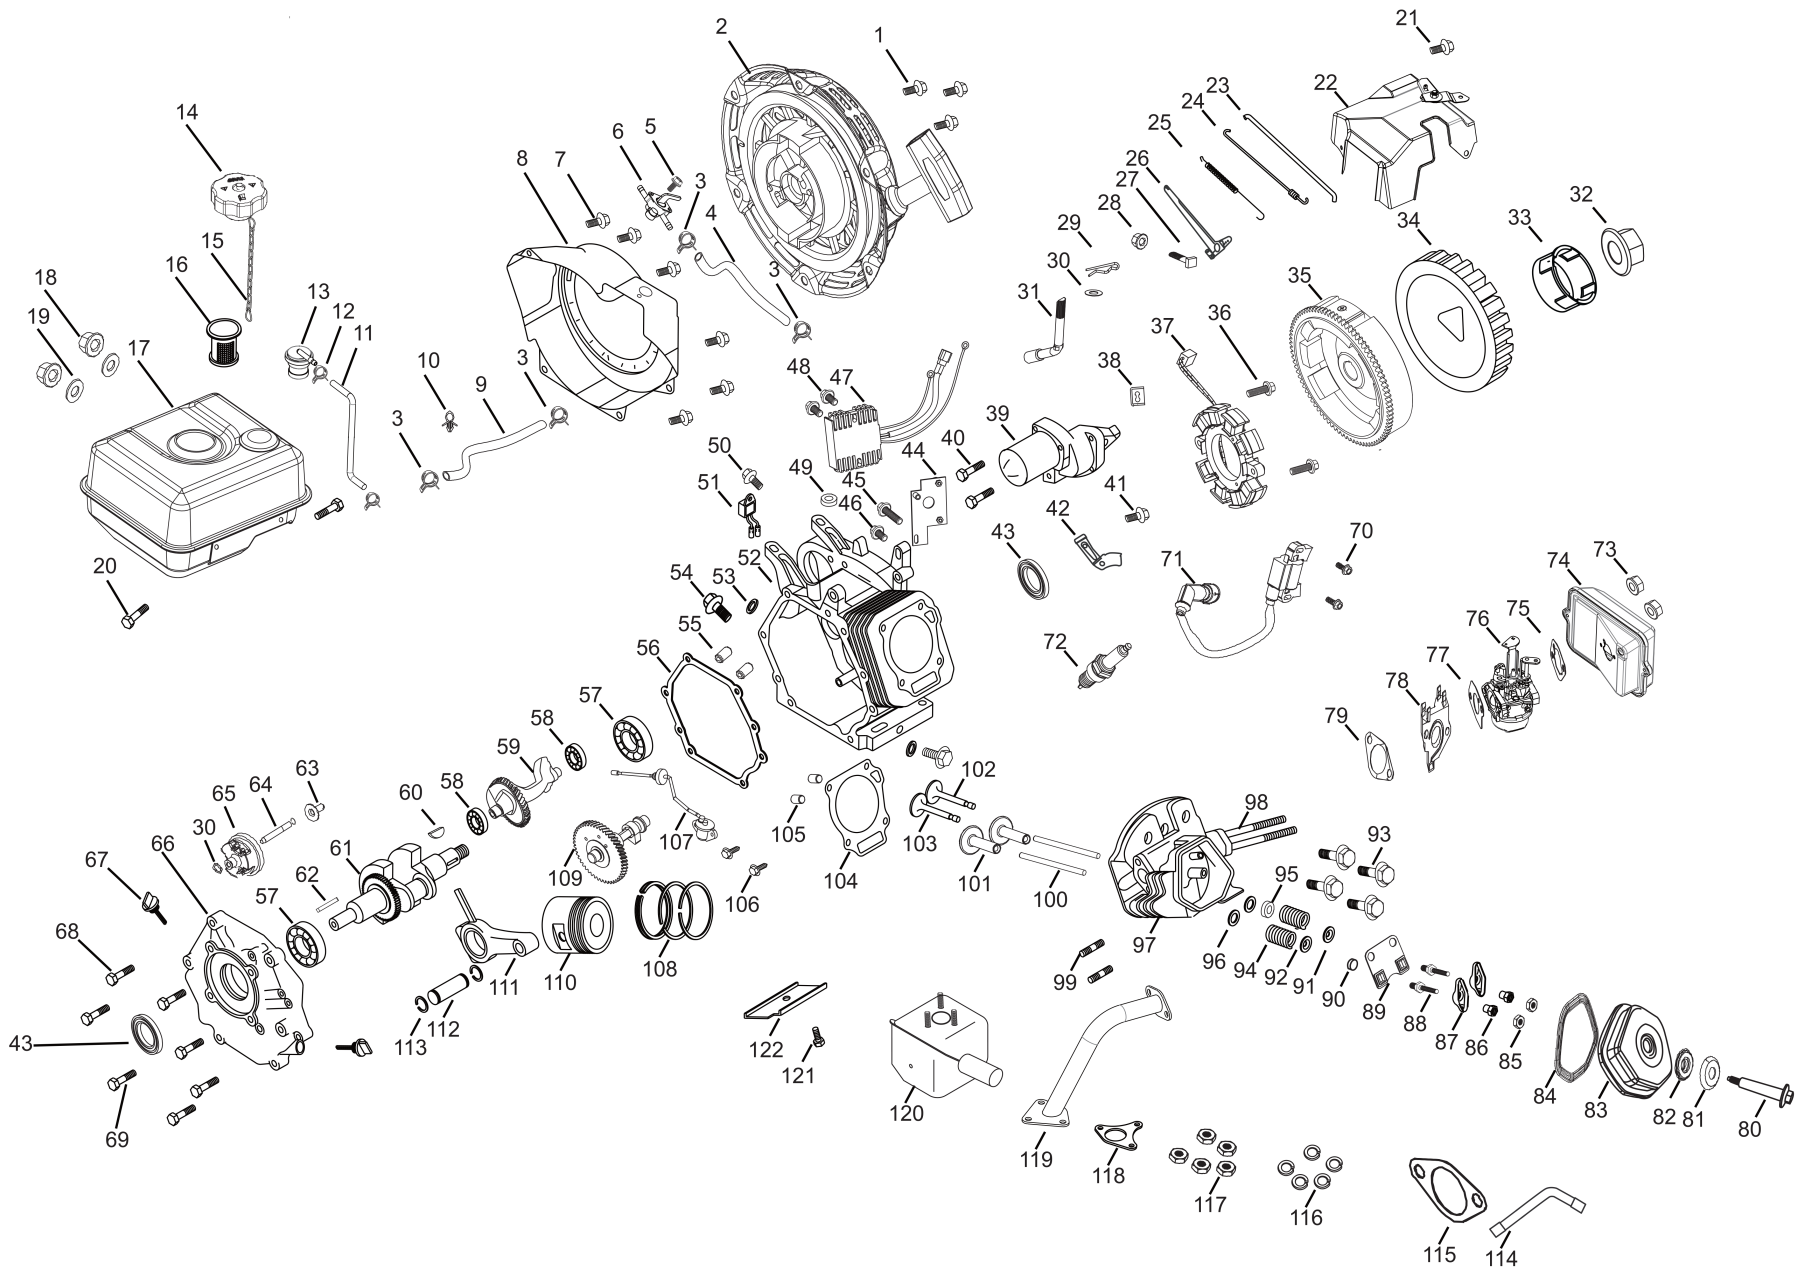

DUCAR

Engine parts manual

Model : DUESOSKID-30

Stand-on skid steer

Picture may not reflect the exact model

Engine part list

Engine part list

No.	Product code	Description	Quantity
1	DUPTGS410232	Flange bolt 6×8	3
2	DUPTGH523412	Recoil starter assy.	1
3	DUPTGH416750	Clip, fuel hose/φ8.0	4
4	DUPTGH416775	Fuel tube(epa)φ4.5×8.5	110mm
5	DUPTGS410236	Flange bolt 6×12	1
6	DUPTGH637050	Fuel tap	1
7	DUPTGS410236	Flange bolt 6×12	5
8	DUPTGH523800	Fan cover comp	1
9	DUPTGH416777	Fuel tube(epa)φ4.5×8.5	121mm
10	DUPTGH414175	Stop switch cord holder	1
11	DUPTGH416778	Fuel hose carb φ5.0×10	1
12	DUPTGH416751	Clip, fuel hose/φ9.0	2
13	DUPTGH416950	Roll-over valve	1
14	DUPTGH626503	Fuel tank cap	1
15	DUPTGH417075	Fuel cap tether	1
16	DUPTGH525304	Fuel filter	1
17	DUPTGH416805	Fuel tank assy.	1
18	DUPTGS210081	Flange nut8mm	2
19	DUPTGH626875	Fuel tank rubber blanket	2
20	DUPTGS410301	Flange bolt 8×28	2
21	DUPTGS410236	Flange bolt 6×12	2
22	DUPTGH527900	Control assy.	1
23	DUPTGH527925	Governor rod	1
24	DUPTGH627975	Governor spring(governor rod)	1
25	DUPTGH627950	Governor spring(governor)	1
26	DUPTGH528000	Governor arm	1
27	DUPTGH418025	Governor arm bolt	1
28	DUPTGS210075	Flange nut 6 mm	1
29	DUPTGH621700	Lock pin 10 mm	1
30	DUPTGH621750	Plain washer 6 mm	2
31	DUPTGH541725	Governor arm shaft	1
32	DUPTGH627325	Special nut m16×1.5	1
33	DUPTGH524000	Starter pulley	1
34	DUPTGH527350	Cooling fan	1
35	DUPTGH547300	Flywheel	1
36	DUPTGS410255	Flange bolt 8×30	2
37	DUPTGH547425	Dc150w coil	1
38	DUPTGH624075	Wire grommet	1
39	DUPTGH527475	Starter motor	1
40	DUPTGH521975	Flange bolt 8×35	2