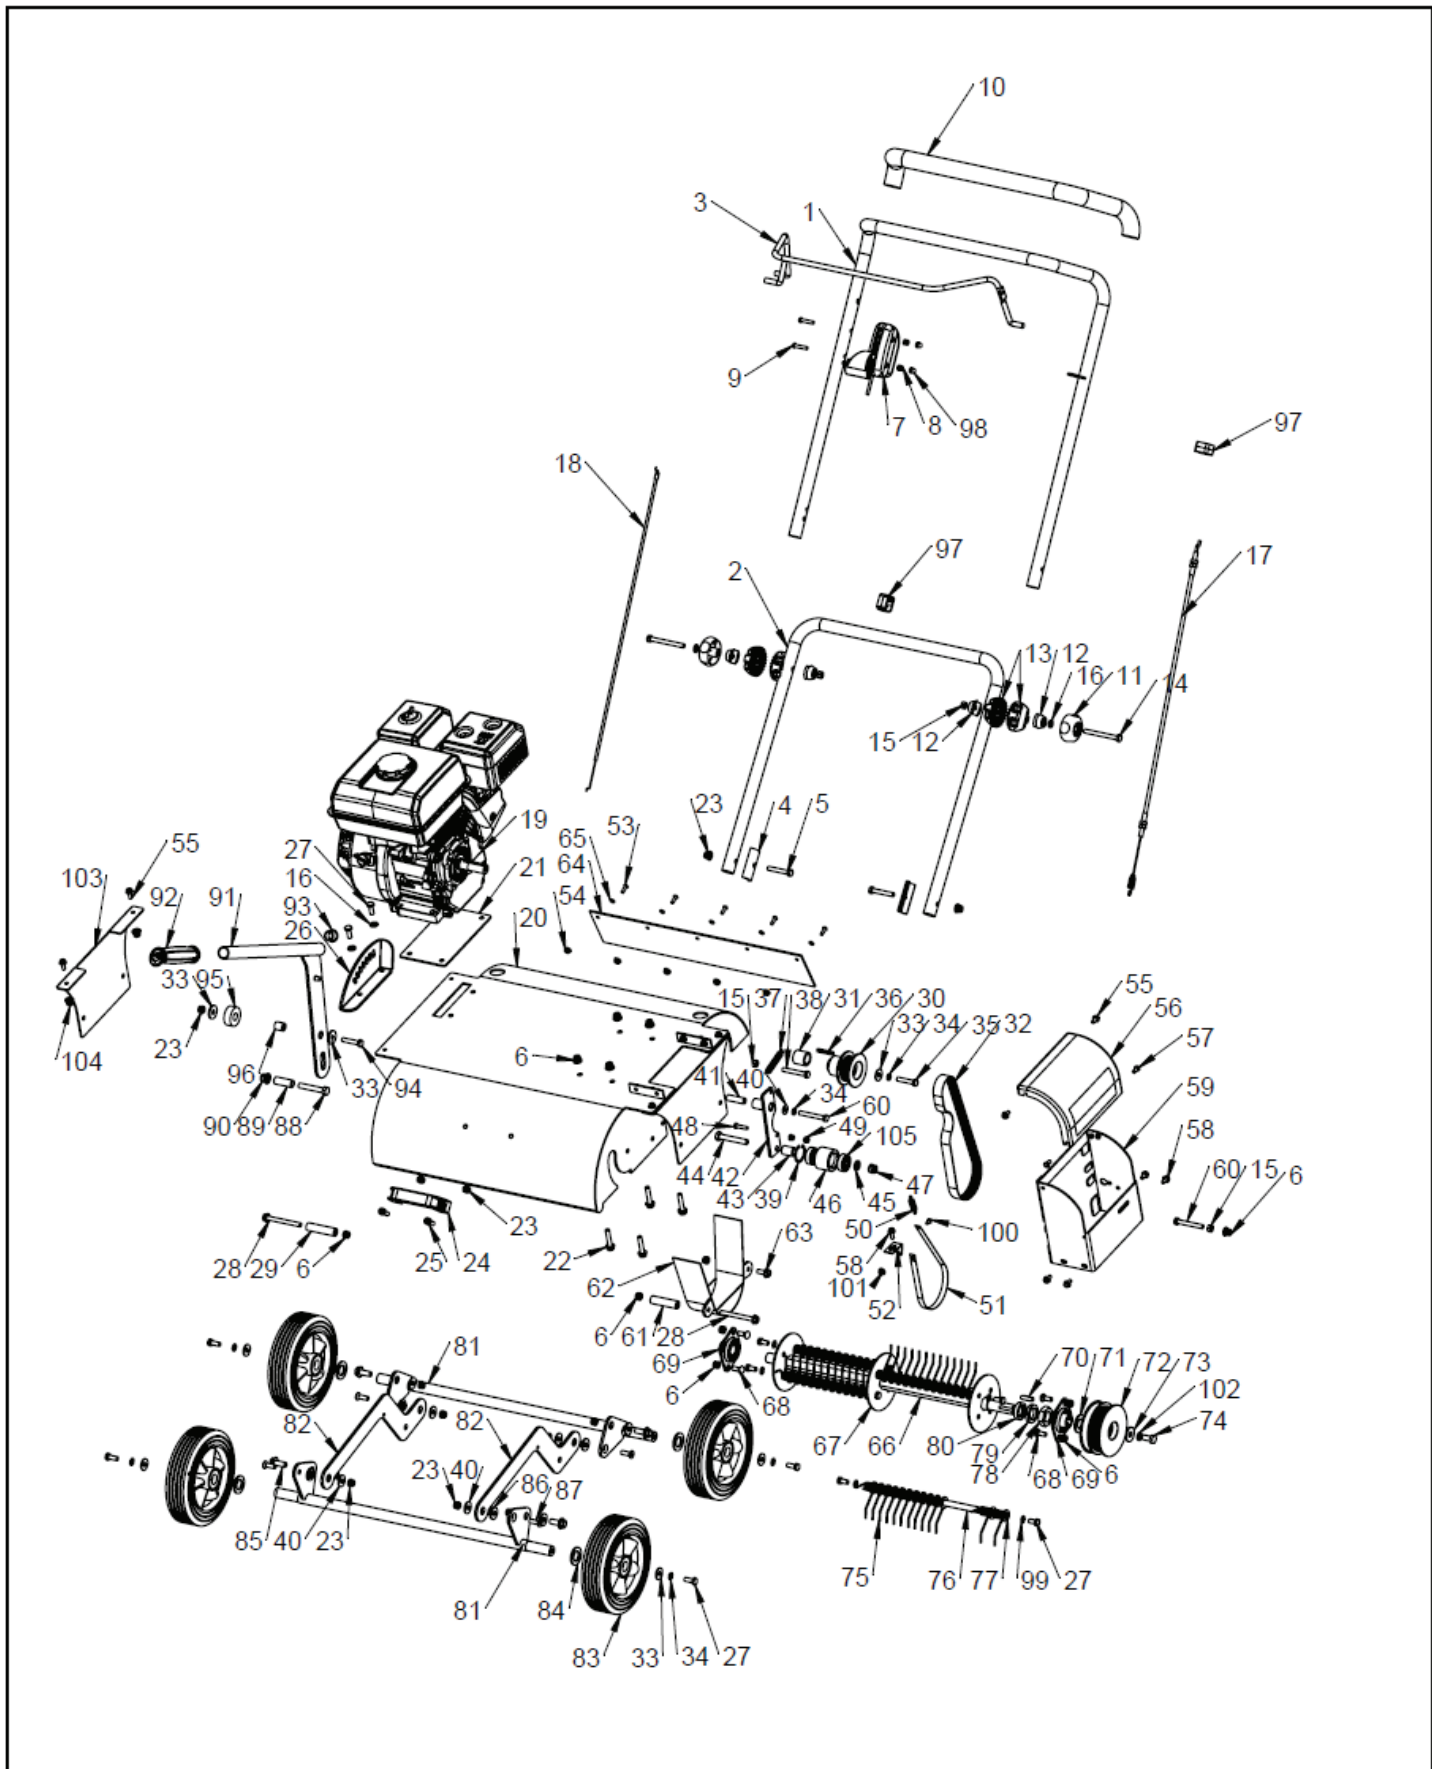

## Equipment parts manual

**Model : DUEDR46-HD**  
**Lawn dethatcher/scarifier**

Picture may not reflect the exact model

<b>No.</b>	<b>Part number</b>	<b>Description</b>	<b>Qty</b>
1	DUPDR46-HD001	Upper handle bar	1
2	DUPDR46-HD002	Lower handle bar	1
3	DUPDR46-HD003	Clutch handle	1
4	DUPDR46-HD004	Plate for handle (#2)	2
5	DUPDR46-HD005	Bolt hex GB/T 5782 M8x50	2
6	DUPDR46-HD006	Nut hex flange GB/T 6183.1 M8	12
7	DUPDR46-HD007	Throttle box assembly	1
8	DUPDR46-HD008	Nut hex GB/T 889.1 M6	2
9	DUPDR46-HD009	Bolt hex GB/T 70.2 M6x55 black	2
10	DUPDR46-HD010	Tubing, foam 25x5 L700	1
11	DUPDR46-HD011	Wing nut	2
12	DUPDR46-HD012	Tube pad	4
13	DUPDR46-HD013	Block	4
14	DUPDR46-HD014	Bolt hex GB/T 5782 M8x100	2
15	DUPDR46-HD015	Nut hex GB/T 6170 M8	4
16	DUPDR46-HD016	Washer, flat GB/T 97.1 8	7
17	DUPDR46-HD017	Clutch cable	1
18	DUPDR46-HD018	Throttle cable	1
19	DUPDR46-HD019	Ducar engine 212cc	1
20	DUPDR46-HD020	Blade cover	1
21	DUPDR46-HD021	Rubber pad, engine	1
22	DUPDR46-HD022	Bolt hex GB/T 5789 M8x40	4
23	DUPDR46-HD023	Nut hex GB/T 889.1 M8	13
24	DUPDR46-HD024	Plastic handle	1
25	DUPDR46-HD025	Bolt hex GB/T 70.1 M8x25	2
26	DUPDR46-HD026	Ajusting level for plate	1
27	DUPDR46-HD027	Bolt hex GB/T 5783 M8x20	14
28	DUPDR46-HD028	Bolt hex flange GB/T 5789 M8x90	2
29	DUPDR46-HD029	Bushing	1
30	DUPDR46-HD030	Driving pulley	1
31	DUPDR46-HD031	Bushing	1
32	DUPDR46-HD032	Belt 9PJ710	1
33	DUPDR46-HD033	Big Washer FB/T 5287 8x30x2.5	8
34	DUPDR46-HD034	Washer GB/T 93 8	6
35	DUPDR46-HD035	Screw hex 5/16 24UNF 2Bx38	1
36	DUPDR46-HD036	Engine flat key FB/T 1096 4.78x42	1
37	DUPDR46-HD037	Tensioner spring 1,5 (clutch)	1
38	DUPDR46-HD038	Bolt hex GB/T 5783 M8x55	1
39	DUPDR46-HD039	Circlip GB/T 893.1 35	1
40	DUPDR46-HD040	Washer, large GB/T 96.1 8	9
41	DUPDR46-HD041	Tensioner bracket bushing	1