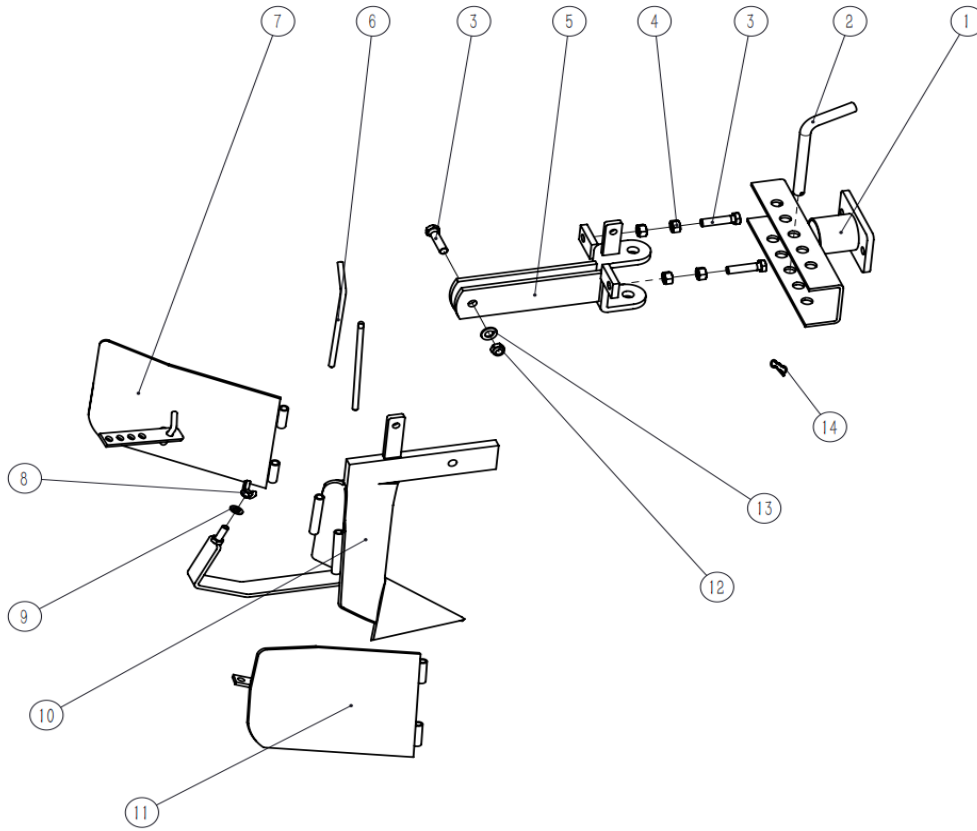

POWERED BY
DUCAR
PROPULSÉ PAR

**Ridge plow for DCS
DUEDCS-RDP**

PARTS MANUAL

RIDGE PLOW ASSEMBLY

No.	Product code	Description	Quantity
1	DUPYX7Li-01000000	connect base	1
2	DUPYX7Li-02000000	pin	1
3	DUPGB/T 5781-2016	hexagon bolt M12X50	3
4	DUPGB/T 6170-2000	hexagon nut	4
5	DUPYX7KG-01000000	plow assemble base	1
6	DUPYX7KG-02000000	side plow pin	2
7	DUPYX7KG-03000000	left plow assembly	1
8	DUPGB/T 62.4-2004	platic nut	1
9	DUPGB/T 97.1-2002	10 flat whaser	1
10	DUPYX7KG-04000000	plow assembly	1
11	DUPYX7KG-05000000	right plow assembly	1
12	DUPGB/T 6182-2016	Hexagon lock nut with non-metallic insert	1
13	DUPGB/T 97.1-2002	12 flat washer	1
14	DUPQC/T 623	Retractable latch	1