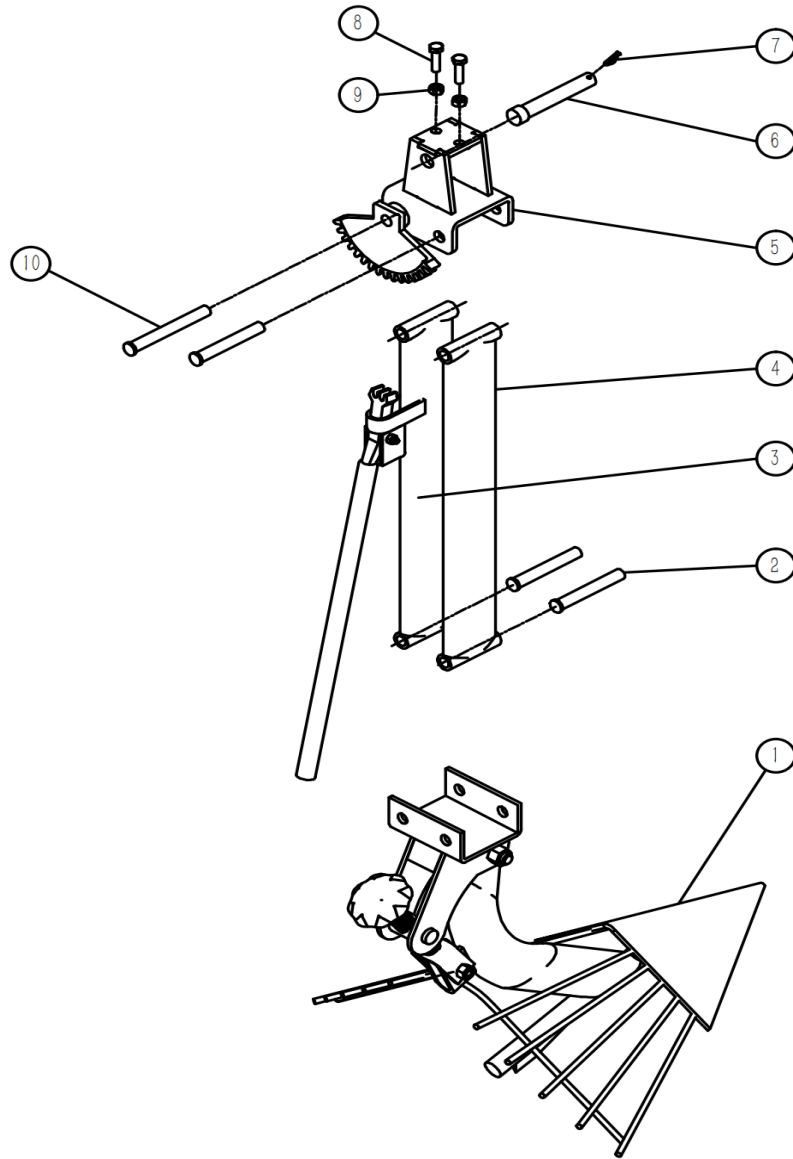

**POWERED BY**

**DUCAR**

**PROPULSÉ PAR**

**Potato diggers for DCS  
DUEDCS-PD**

**PARTS MANUAL**

# POTATO DIGGERS ASSEMBLY

No.	Product code	Description	Quantity
1	DUPYX7TD-01000000	connect base	1
2	DUPYX7TD-02000000	support left	1
3	DUPYX7TD-03000000	support left	1
4	DUPYX7TD-04000000	bottom base	1
5	DUPYX7TD-05000000	pin 001 M10X50	1
6	DUPYX7TD-06000000	pin 002 M14X70	3
7		hexagon screw (full thread) M6	1
8		hexagon screw (full thread) M8	2
9		hexagon screw (full thread) M10	1
10		hexagon screw (full thread) M14	1
11		hexagon nut 2X35	1
12		hexagon nut	4
13		hexagon nut	1
14		hexagon nut	1
15		B pin	1