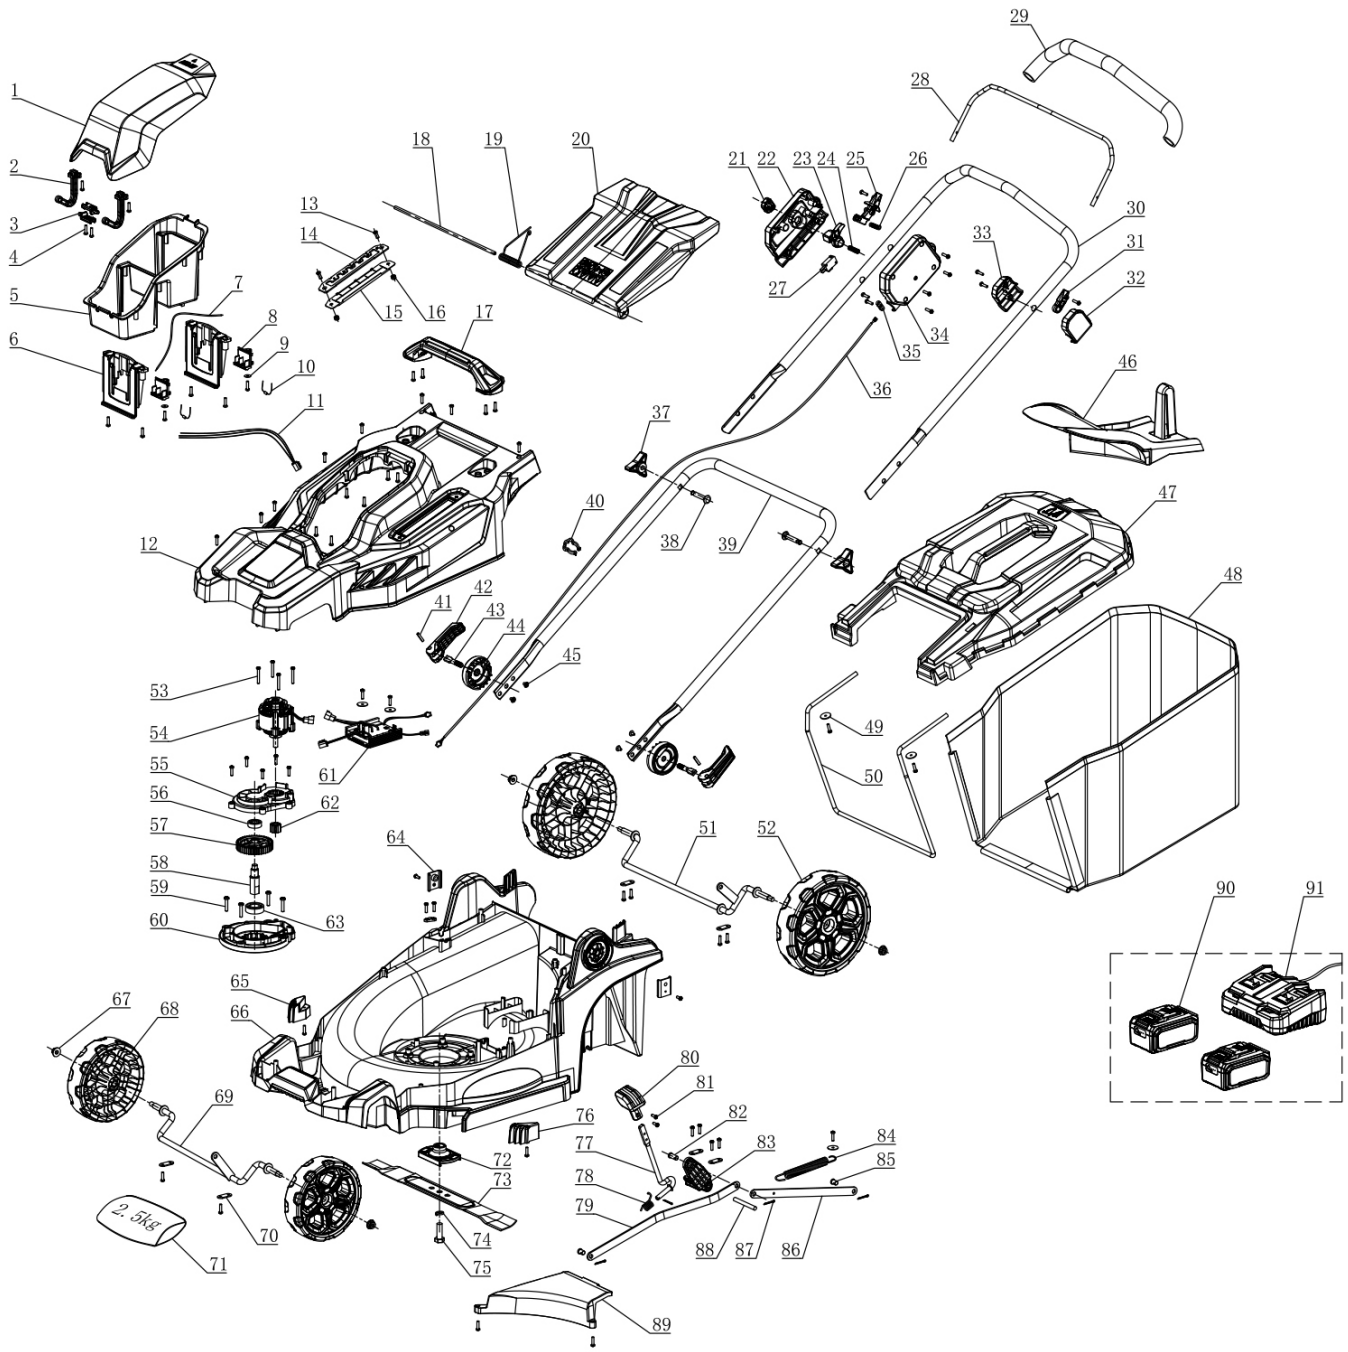

## Parts diagram

The model may differ slightly from the picture

# DUELM19-20V-2X4AH

## 19in Electric Lawn Mower

<b>No.</b>	<b>Code</b>	<b>Description</b>	<b>Qty</b>
1	DUP612012-440	Transparent cover	1
2	DUP612013-440	Transparent Cover Hinge	2
3	DUP612014	Swivel Fixed Shaft	2
4	DUP92426	Screw ST4×16	64
5	DUP612010	Battery Pack Compartment	1
6	DUP612002	Battery Pack Mounting Plate	2
7	DUP612018	Internal Wire	1
8	DUP612003	Insert holder	2
9	DUP94249	Flat pad φ12×φ4.3×0.8	2
10	DUP612017	Resistor	2
11	DUP605532	Power cord	1
12	DUP612027	430 Housing	1
13	DUP92433	Screw M5×16	2
14	DUP612016	Stall skin	1
15	DUP612015	Stall plate	1
16	DUP99121	Nut M5	2
17	DUP612011-175	Housing Carrying Handle	1
18	DUP604294	Rear cover plate shaft	1
19	DUP604289	Rear cover plate torsion spring	1
20	DUP604287	Rear cover plate	1
21	DUP605385-175	Pushbutton	1
22	DUP607126	Switch Box	1
23	DUP605386	Trigger Knob	1
24	DUP605398	Switch Compression Reed	1
25	DUP605133	Switch Plate Machine	1
26	DUP605399	Trigger Pull Reed	1
27	DUP605410	Micro Switch	1
28	DUP605425-175	Shutoff Puller	1
29	DUP605400	Rubber Hose	1
30	DUP605423-010	Upper Pushrod	1
31	DUP605389	Trigger Knob	1
32	DUP605388	Trigger Seat Cover	1
33	DUP605387	Trigger Block	1
34	DUP607127	Switch Cover	1
35	DUP605384	Lever	2
36	DUP605395	Signal Cable	1
37	DUP605098-175	Triangle knob	2
38	DUP91146	Square neck bolt M8×45	2
39	DUP605391-010	Lower push rod	1
40	DUP605127	Wire clamp	2
41	DUP606514	Elastic cylindrical pinφ4×22	2
42	DUP605130-175	Quick release wrench	2
43	DUP91145	Quick locking bolt M8×50	2