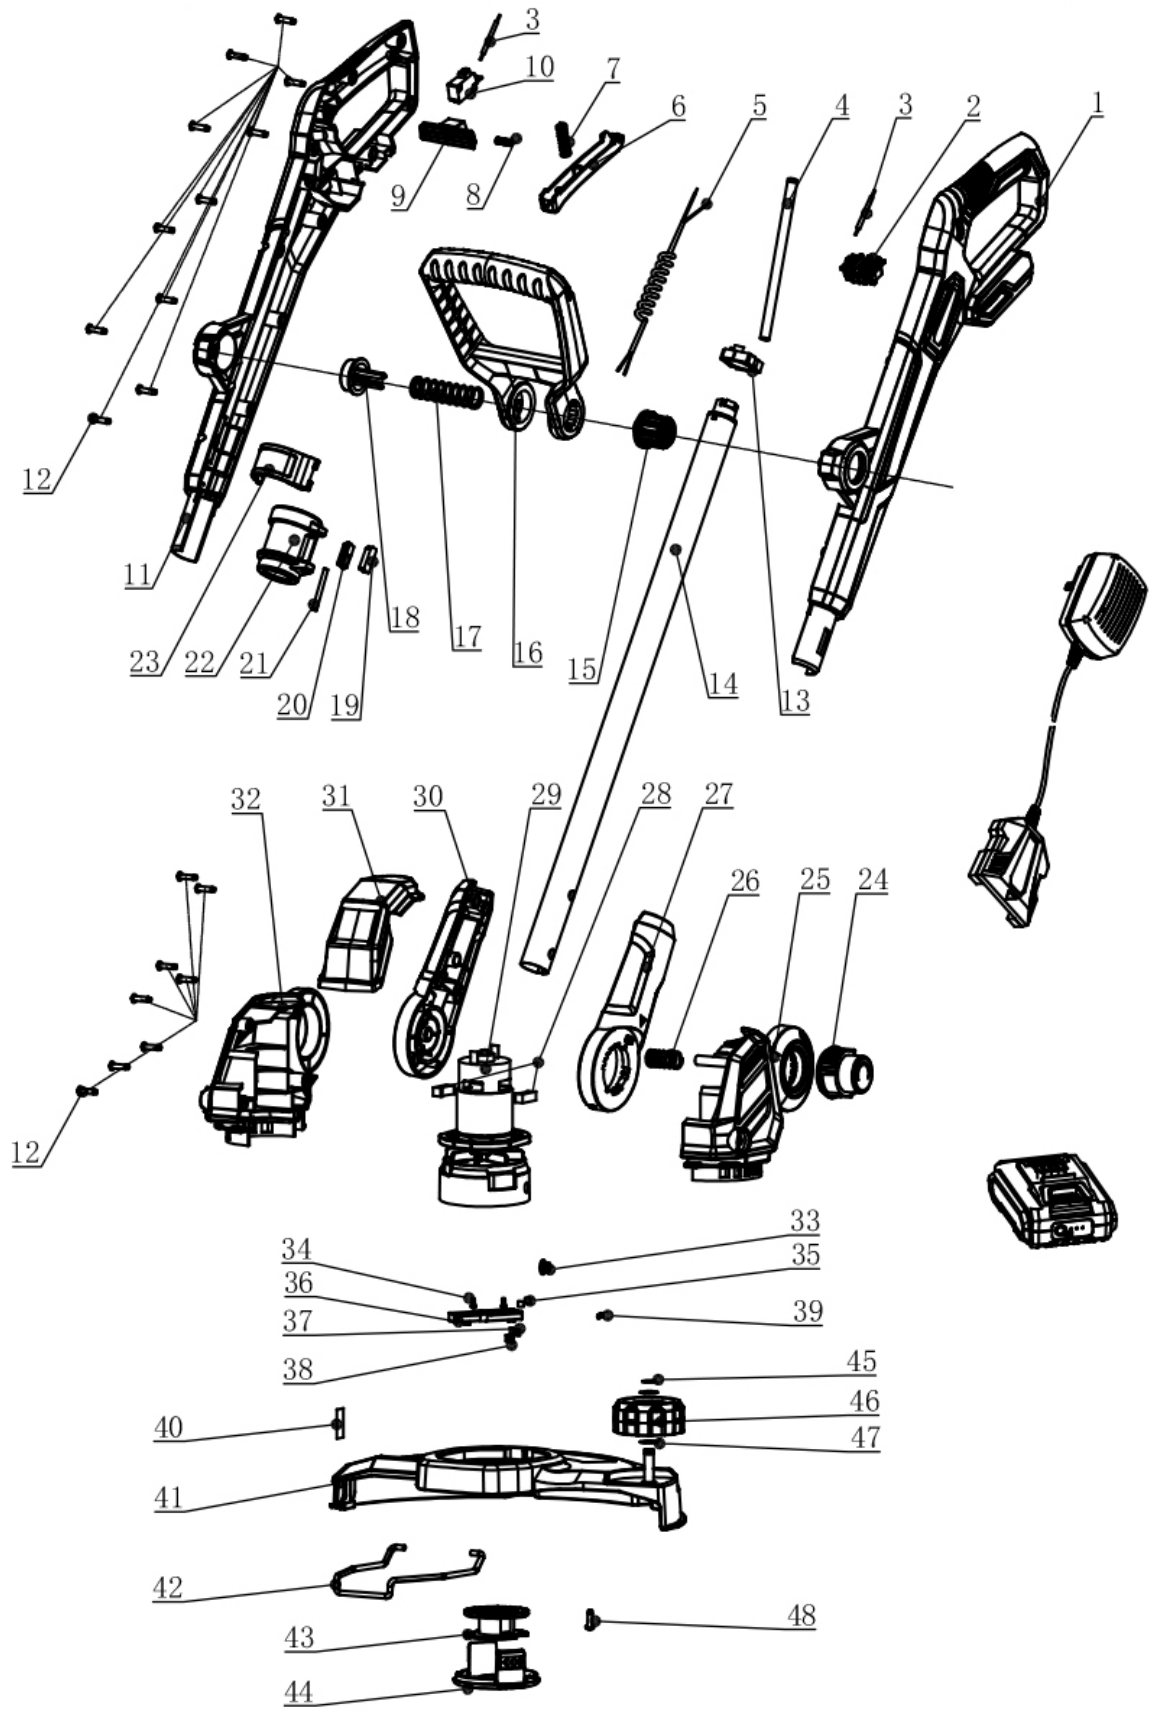

LITTLE BEAVER

Parts diagram

The model may differ slightly from the picture

DUEGRT-20V-4AH

Grass Trimmer

No.	Code	Description	Qty
1	DUP952071	Handle	1
2	DUP952122	Battery Connector	1
3	DUP952103	Inner Wire Assembly	2
4	DUP952101	Inner Shaft	1
5	DUP952106	Spring Wire	1
6	DUP952060	Trigger	1
7	DUP932042	Trigger Spring	1
8	DUP972035	Motor Spring	1
9	DUP972004-175	Safety Button	1
10	DUP952115	Microswitch	1
11	DUP952072	Handle Right	1
12	DUP92426	Screw 4x16	19
13	DUP952066	Rotating Limit Block	1
14	DUP120240001	Expansion Joint Assembly	1
15	DUP952061	Handle Adjustor Knob 1	1
16	DUP952073-175	Handle	1
17	DUP952098	Spring	1
18	DUP952062	Handle Adjustor Knob 2	1
19	DUP952081	Rubber Sleeve	1
20	DUP952086	Lock Rubber	1
21	DUP952104	Lock Pin	1
22	DUP952077-175	Locking Sleeve	1
23	DUP952079	Locking Clasp	1
24	DUP952067-175	Angle Adjustor Button	1
25	DUP952070	Head Casing Left	1
26	DUP952099	Spring	1
27	DUP952063	Left Connector Casing	1
28	DUP952088	Motor Rubber	2
29	DUP120250001	Motor Assembly	1
30	DUP952064	Right Connector Casing	1
31	DUP952068-175	Decorative cover	1
32	DUP952074	Head Casing Right	1
33	DUP952116	Eyelet	1
34	DUP92410	Screw M4x10	2
35	DUP952108	Counterweight	1
36	DUP952082	Counterbalance	1
37	DUP952109	Counterweight	2
38	DUP952110	Counterweight	2
39	DUP952111	Spring	1
40	DUP952100	Cutting Blade	1
41	DUP952075	Guard	1

42	DUP952105	Plant Guard	1
43	DUP952112	Spool & Line	1
44	DUP952092-175	Spool Cover	1
45	DUP94354	Circlip	1
46	DUP952076-175	Edging Wheel	1
47	DUP94353	Flat gasket	2
48	DUP92104	Guard Screw	1
49	DUABAT-20V-4AH	Battery	1
50	DUACHG1-20V-2AH/4A	Charger	1