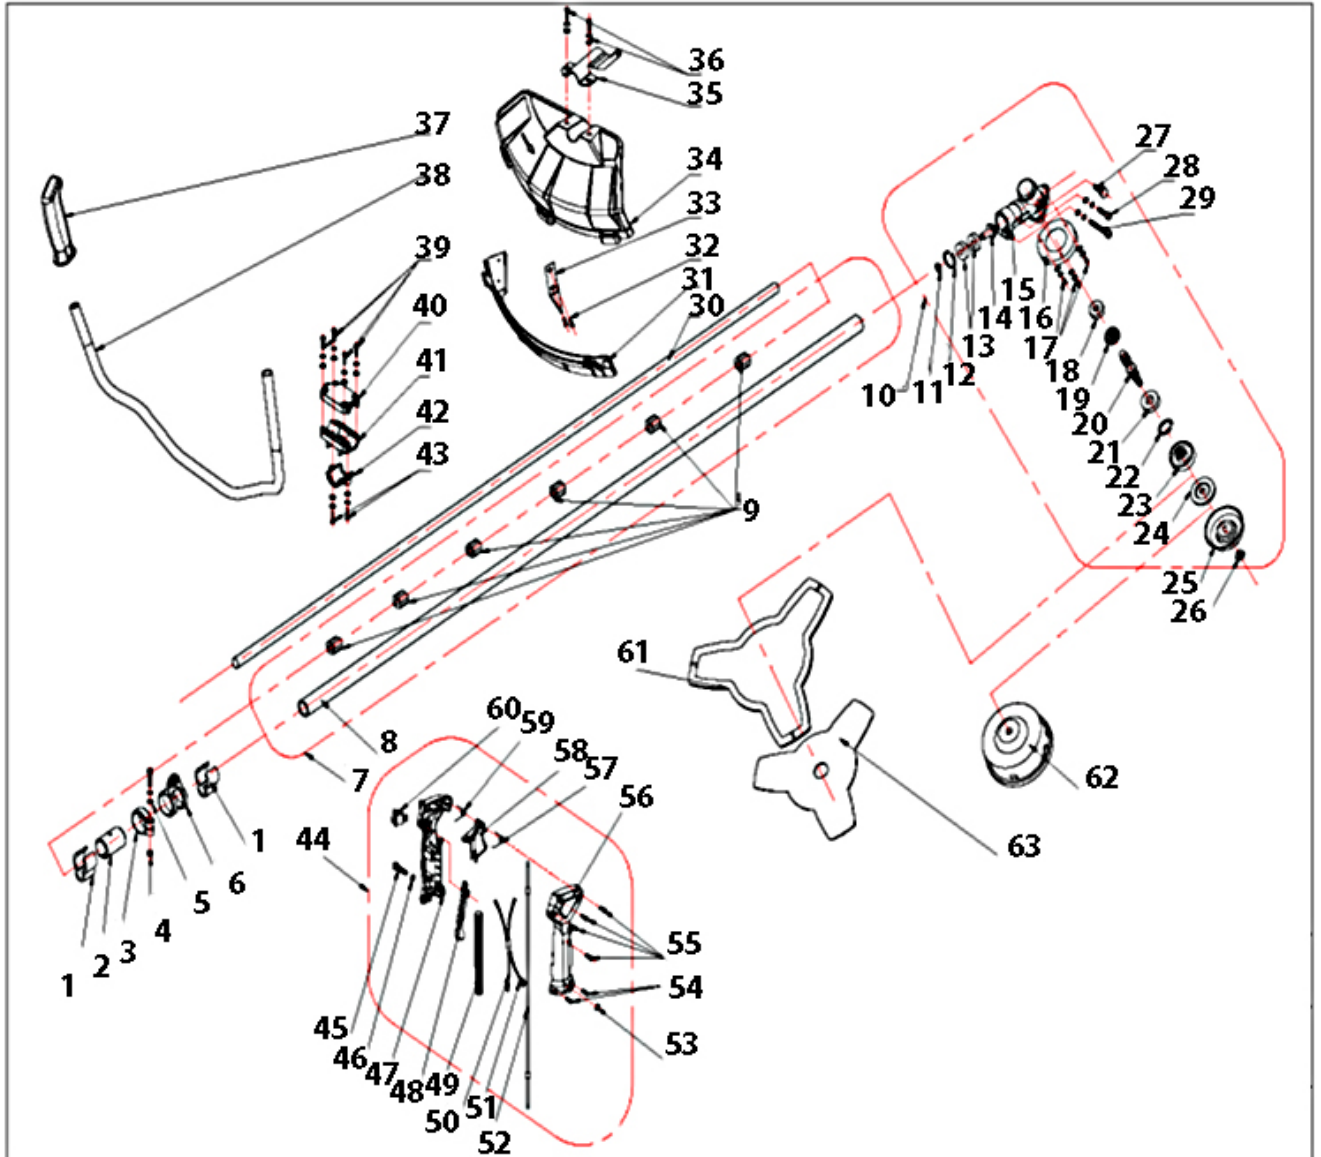

DUCAR

Parts diagram

The model may differ slightly from the picture

DUETBC431D
Brush cutters - 42.7 CC
2 Stroke

BODY

BODY

	Part number	Part name	Quantity
1	C43.1100.0003	Wire bracket	2
2	C33.2112.0202	Sleeve 28	1
3	C33.2112.0205	Clamp 28	1
4	GB/T6170-20061375	Nut M5	1
5	GB/T2671.220061081	Screw M5x22	1
6	C33.2112.0204	Harness clamp assembly	1
7	C43.1512.0100	Straight shaft assembly, aluminum	1
8	C43.1512.0101	Aluminum tube	1
9	C43.1512.0200	Rubber bushing	6
10	C43.1516.0000	Gearbox assembly	1
11	GB/T894.1	Circlip 10	1
12	GB/T893.1	Circlip 26	1
13	GB/T276-20061613	Bearing 6000-2z D 10x26x8	2
14	C43.0116.0002	Pinion	1
15	C43.1516.0001	Gearbox	1
16	C43.0116.0007	Top guard	1
17	GB/T70.1	Screw M5x8	3
18	GB/T276-20061613	Bearing 6000-2z D 10x26x8	1
19	C43.0116.0004	Gear	1
20	TBC431D.04.00-3	Gear shaft	1
21	GB/T276-20061616	Bearing 6002-2z D 15x32x9	1
22	GB/T893.1-20061537	Circlip 26	1
23	C43.1116.0004	Blade retainer, lower	1
24	C43.1116.0003	Blade retainer, upper	1
25	C43.1116.0005	Bottom guard	1
26	GB/T6177.220061368	Flange nut M10x1.25, left	1
27	GB/T70.1	Screw M6x12	1
28	GB/T2671.2	Screw M6x12	1
29	GB/T2671.2	Screw M6x25	1
30	C43.0112.0001	Drive shaft	1
31	C43.1113.0101	Protective cover side strip	1
32	GB/T845-20051827	Self-tapping screw ST4.8x13	2
33	C43.1113.0002	Cutting blade	1
34	C43.1113.0200	Guard	1
35	C43.1513.0001	Clamp / guard	1
36	GB/T2671.220061120	Screw M6x20	2
37	C43.1511.0002	Rubber handle, left	1
38	C43.1511.0001	Aluminum Tube	1