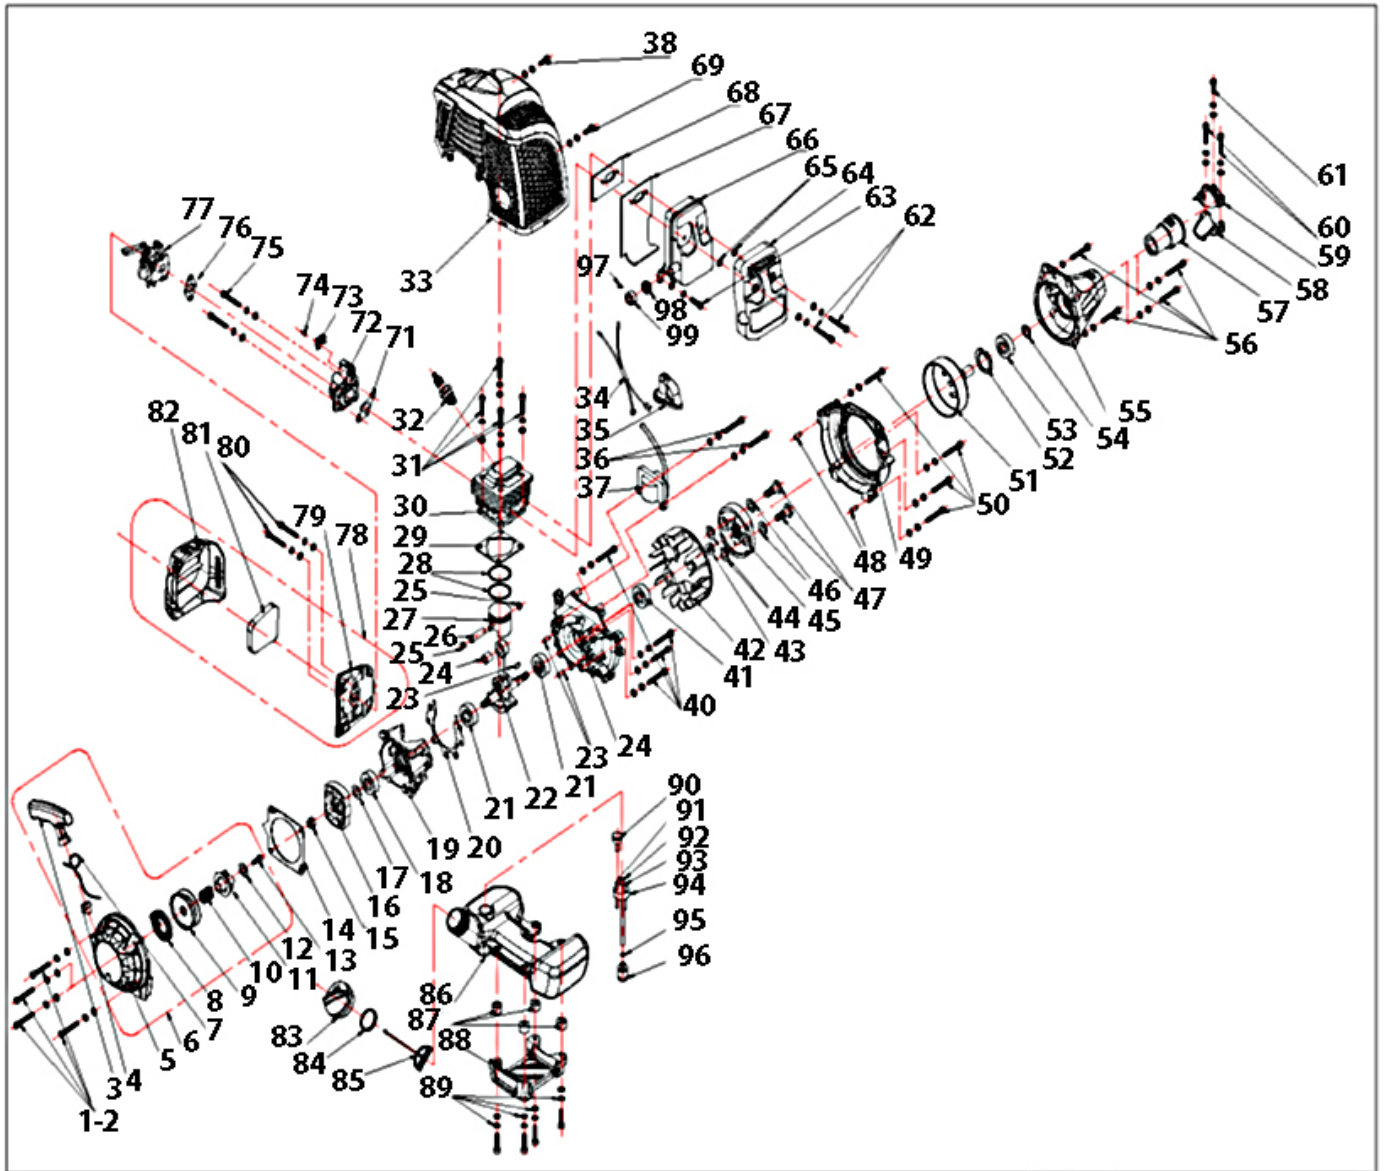

ENGINE

ENGINE

	Part number	Part name	Quantity
1	GB/T2671.2	Screw M5x20	2
2	GB/T2671.220061082	Screw M5x25	2
3	A62.0110.0002	Starter handle	1
4	A25.0110.0101	Eyelet	1
5	C43.1110.0200	Starter housing	1
6	C43.1110.0000	Starter assembly	1
7	C43.1110.0001	Starter rope	1
8	C43.1110.0003	Starter coil spring	1
9	C43.1110.0002	Starter pulley	1
10	C43.1110.0004	Starter torsion spring	1
11	C43.1110.0005	Starter ratchet wheel	1
12	GB/T9074.19	Self-tapping screw ST4.8x19	1
13	GB/T9074.19	Flat washer 5x16x1	1
14	C43.1101.0003	Starter aluminum gasket	1
15	GB/T6175	Hexagonal nut M8	1
16	C43.0101.0200	Starter reel	1
17	GB/T97.1	Flat washer 8	1
18	A38.0302.0200	Small oil seal 12x22x7	1
19	C43.1102.0003	Crankcase, right side	1
20	C43.0102.0003	Gasket, crankcase	1
21	GB/T276-20054571	Bearing 6202	2
22	C43.1103.0100	Crankshaft shaft assembly	1
23	GB/T1099-20061664	Half round key 3x5x13	1
24	C43.0103.0300	Needle roller bearing ϕ10x13x16	1
25	A38.0303.0003	Piston pin spring	2
26	C43.0103.0002	Piston pin	1
27	C43.0103.0200	Piston	1
28	C43.0103.0001	Piston ring	2
29	C43.0101.0002	Gasket, cylinder	1
30	C43.1101.0001	Cylinder	1
31	GB/T2671.2	Screw M5x20, cylinder	4
32	A45.0106.0500	Spark plug	1
33	C43.1101.0005	Cylinder top housing	1
34	C43.0106.0200	Wire	1
35	C43.1106.0001	Spark plug cap	1
36	GB/T2671.220061082	Screw M5x25, ignition	2
37	C43.1106.0200	Ignition	1
38	GB/T119.2	Pin ϕ5x10	2
39	C43.1102.0002	Crankcase, left side	1