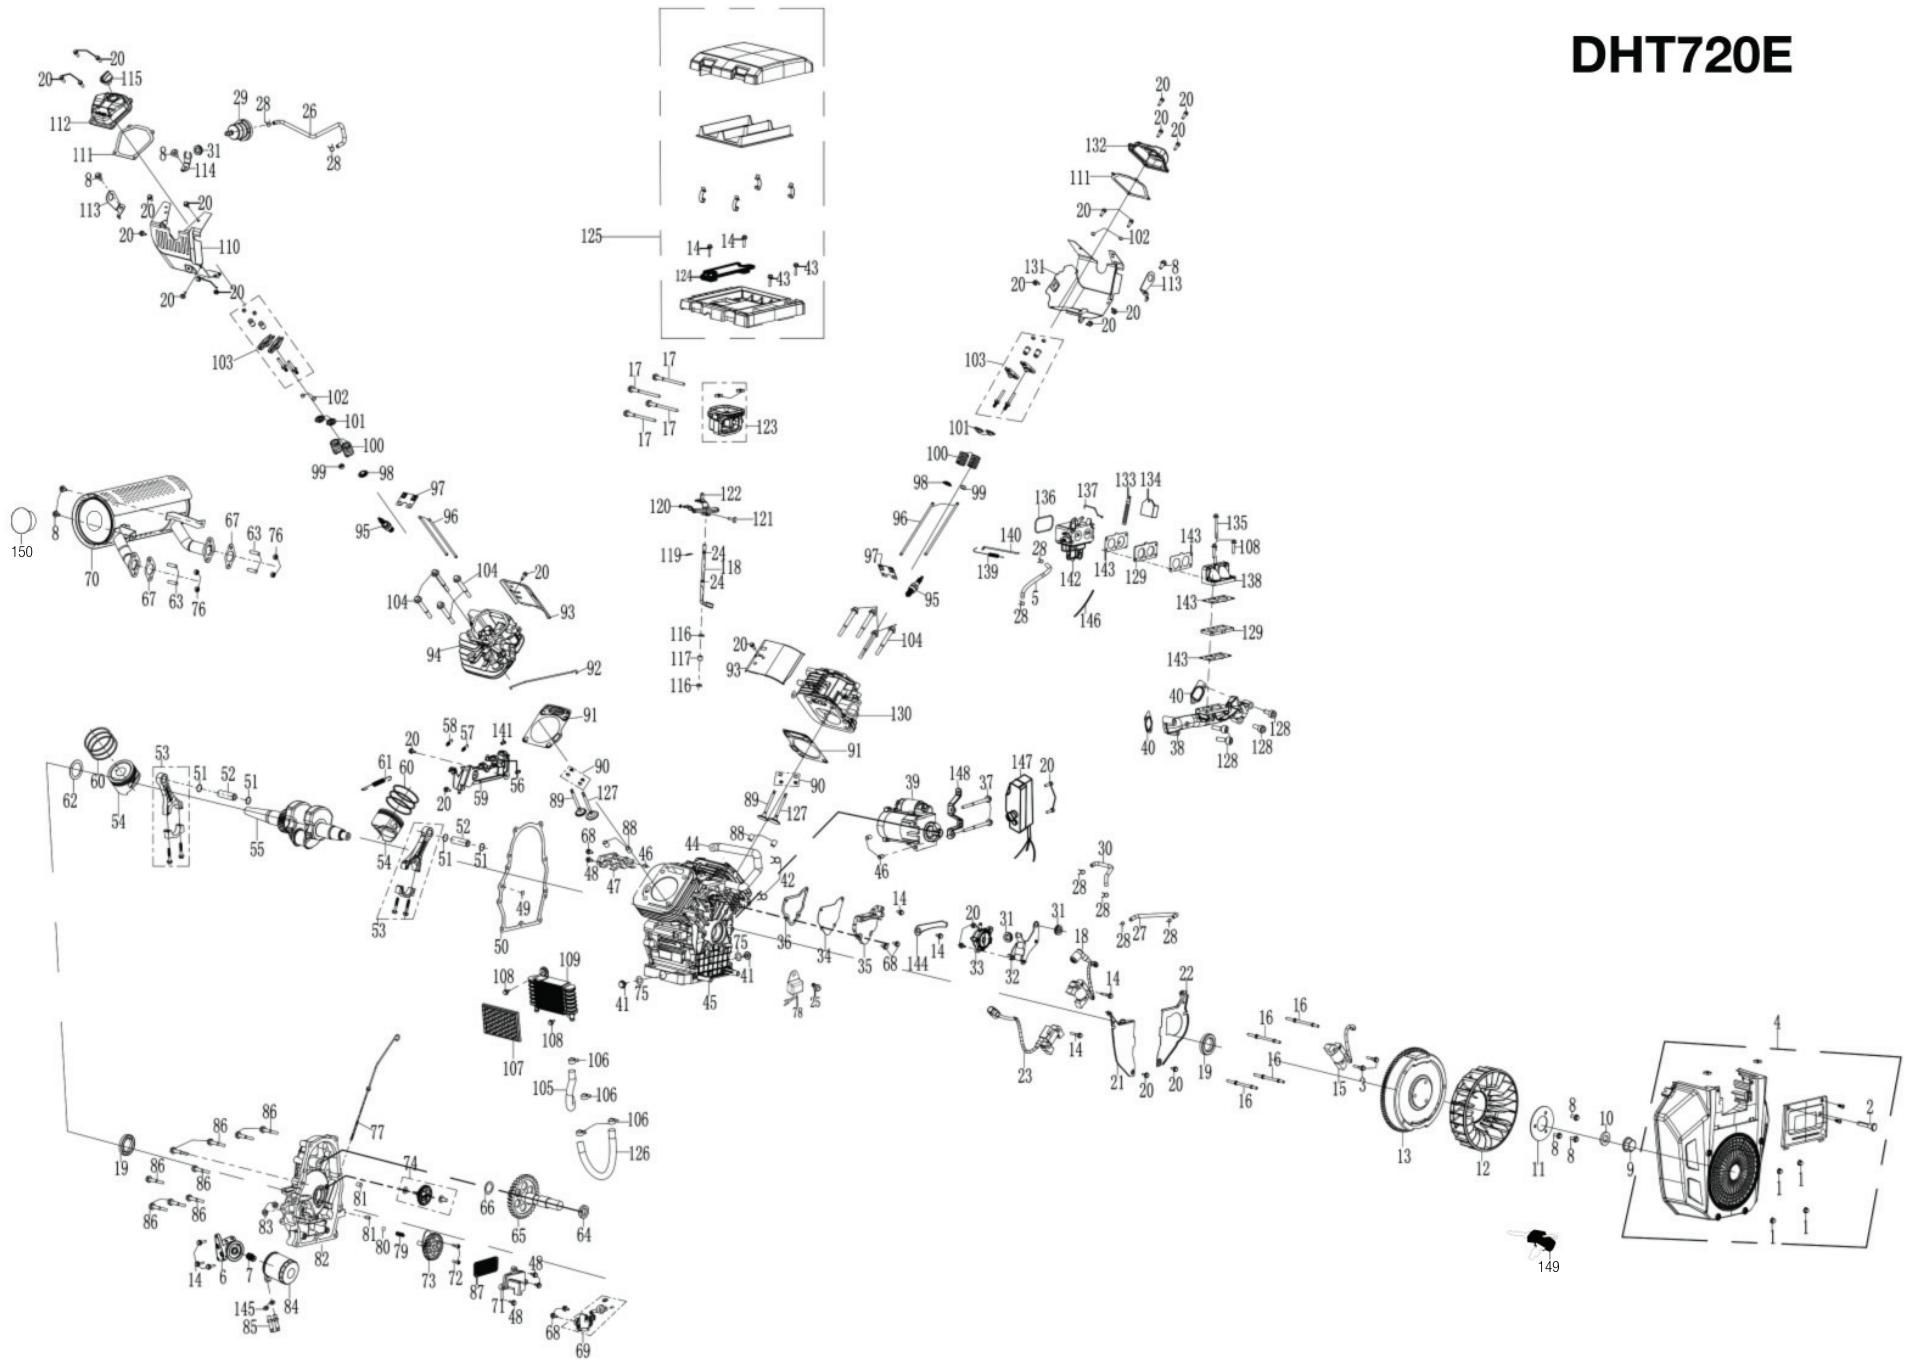

## Diagramme de pièces *Parts diagram*

Le modèle peut différer légèrement de la photo / *The model may differ slightly from the picture*

# DHT720E

Spare parts for the DHT720E gasoline engine			
NO.	Code	Description	Quantity
1	90043	NUT M6	4
2	329917	HAND SHANK,CHOKE	1
3	91371	BOLT M6X35	2
4	324700	FAN COVER	1
5	95464	FUEL TUBE	1
6	329909	OIL FILTER BASE	1
7	91833	CONNECTING PIPE,OIL FILTER	1
8	91385	BOLT M8X16	8
9	90041	NUT M20	1
10	94030	FLAT WASHER	1
11	329913	PLATE,FAN FIXED	1
12	324600	FAN	1
13	320400	FLYWHEEL ASSEMBLY	1
14	91383	BOLT M6X30	9
15	97212	CHARGE COIL	1
16	91043	BOLT M6X113	4
17	91377	BOLT M6X95	4
18	97540	IGNITION COIL ASSY	1
19	93530	OIL SEAL	2
20	91365	BOLT M6X12	29
21	320503	WIND SHIELD,LH	1
22	320504	WIND SHIELD,RH	1
23	97539	IGNITION COIL ASSY	1
24	94222	FLAT WASHER	2
25	91374	BOLT M6X22	1
26	95461	FUEL TUBE,PUMP IN	1
27	95462	FUEL TUBE,PUMP OUT	1
28	94410	CLIP,FUEL LINE	8
29	516401	FILTER,FUEL	1
30	95463	FUEL TUBE,PUMP NEGATIVE PRESSURE	1
31	94418	RUBBER	3
32	369904	BRACKET,FUEL PUMP	1
33	329914	FUEL PUMP	1
34	320601	DIAPHRAGM,BREATHER	1
35	320600	COVER,BREATHER	1
36	96133	GASKET	1
37	91378	BOLT M8X110	2
38	95907	INTAKE PIPE	1
39	97414	STARTING MOTOR ASSEMBLY	1
40	96139	GASKET	2
41	91832	BOLT, DRAIN PLUG M14X1.5X12	2
42	94419	CLIP,FUEL LINE	2
43	91331	BOLT M6X25	2
44	95618	TUBE,BREATHER	1
45	320200	CRANKCASE	1
46	240904	PIN, DOWEL $\Phi$ 8X12	3
47	329902	SUPPORTING SEAT ASSY,ROCKER	1
48	91330	BOLT M6X20	4
49	94033	WASHER	1
50	96134	GASKET	1