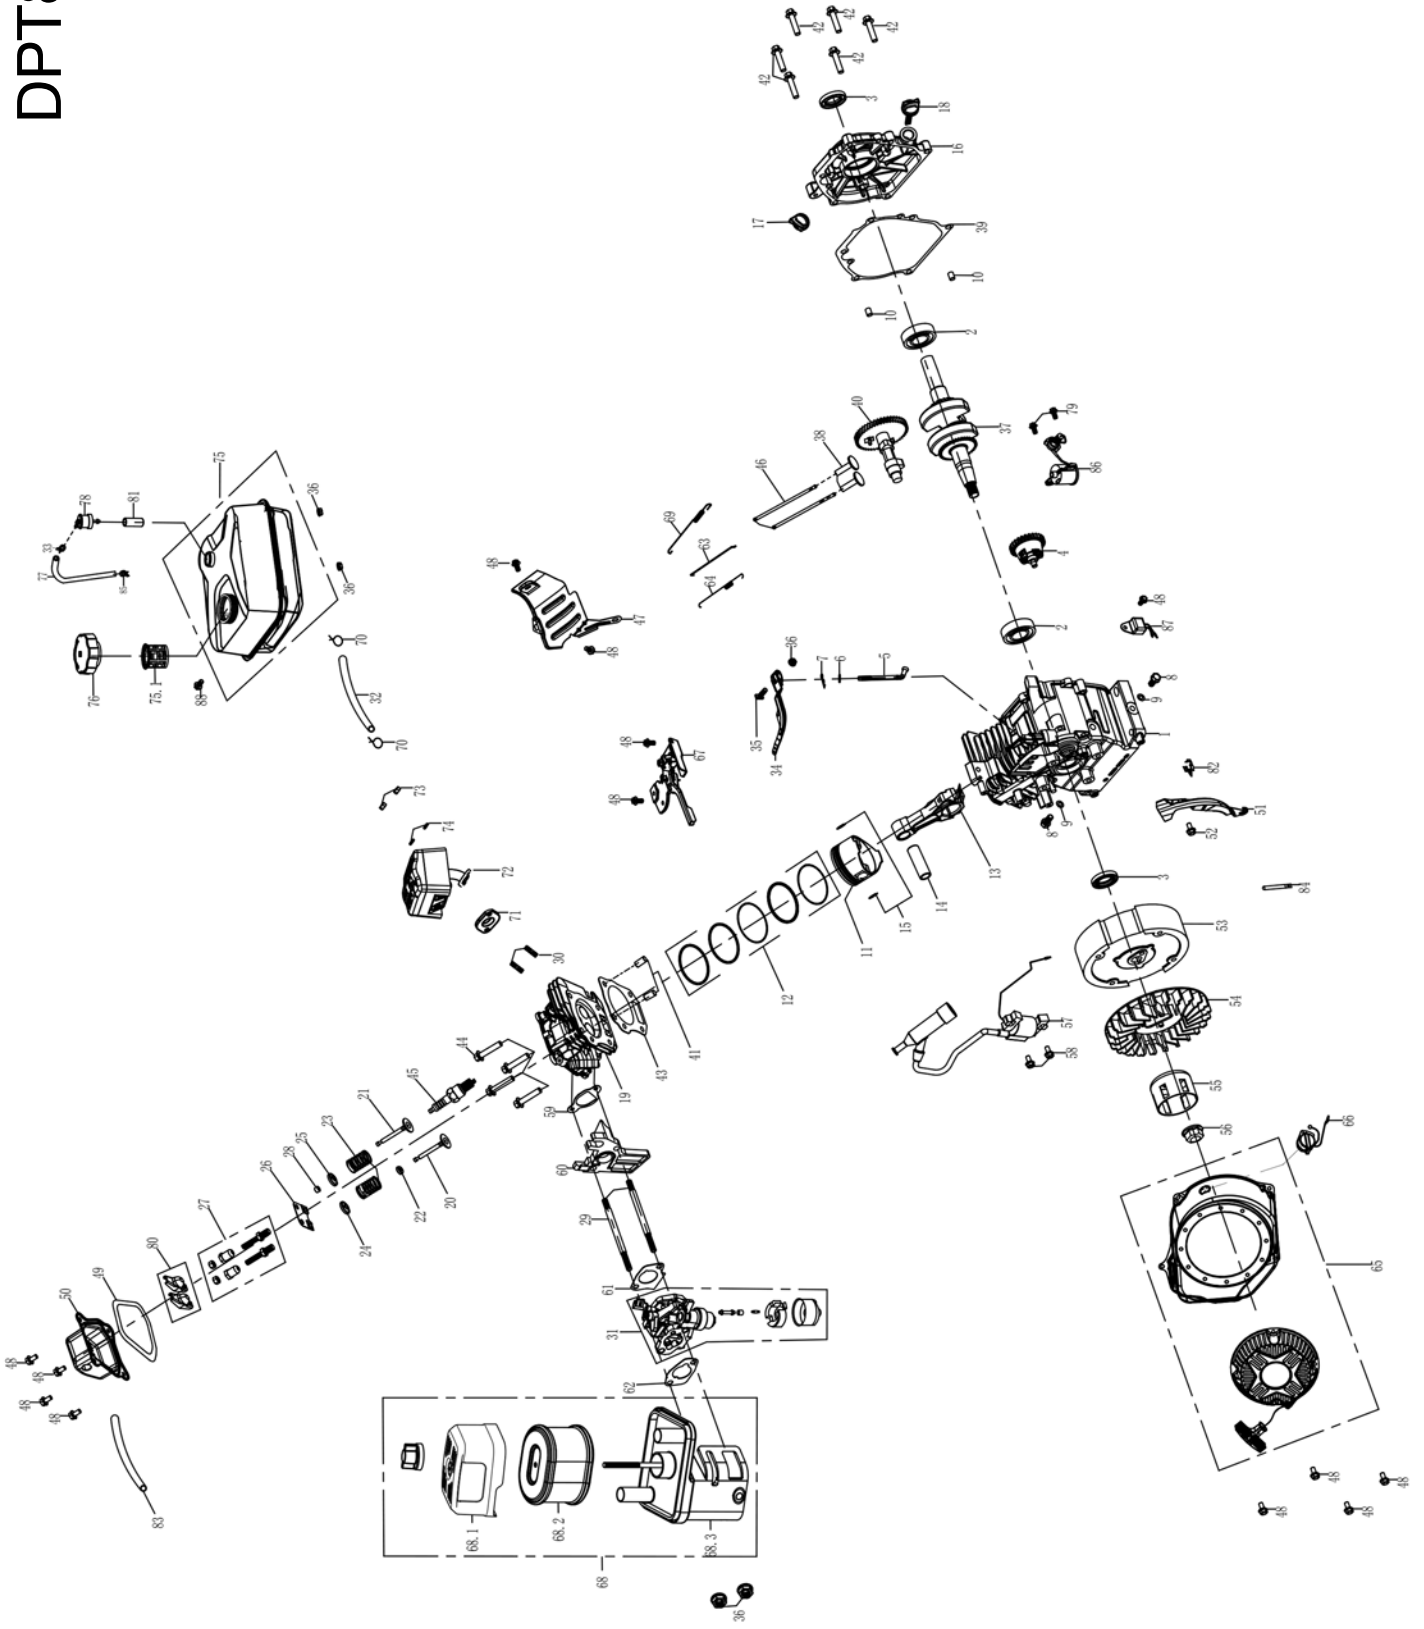

## Parts diagram

---

The model may differ slightly from the picture

# DPT80

	<b>Part number</b>	<b>Description</b>	<b>Quantity</b>
1	DUP240210	CRANKCASE	1
2	DUP93009	BALL BEARING	2
3	DUP93507	OIL SEAL	2
4	DUP244302	GOVERNOR ASSEMBLY	1
5	DUP243901	SHAFT,GOVERNOR ARM	1
6	DUP96804	WASHER,GOVERNOR ARM SHAFT	1
7	DUP243902	PIN,LOCK	1
8	DUP91816	BOLT, DRAIN PLUG	2
9	DUP94007	WASHER, DRAIN PLUG	2
10	DUP240901	DOWEL PIN, CASECOVER	2
11	DUP241208	PISTON	1
12	DUP241606	SCRAPER RING SET, PISTON	1
13	DUP241503	ROD ASSEMBLY, CONNECTING	1
14	DUP245503	PIN, PISTON	1
15	DUP241301	CLIP, PISTON	2
16	DUP240104	COVER ASSEMBLY, CRANKCASE	1
17	DUP241401	OIL PLUG	1
18	DUP245601	DIPSTICK	1
19	DUP241011	CYLINDER HEAD	1
20	DUP241704	VALVE,IN	1
21	DUP245904	VALVE EXHAUST	1
22	DUP241806	RETURNER,INTAKE VALVE	1
23	DUP246001	SPRING,VALVE	2
24	DUP241801	SEAT, VALVE SPRING,IN	1
25	DUP241802	SEAT, VALVE SPRING,EX	1
26	DUP242202	PLATE,PUSH ROD GUIDE	1
27	DUP91818	ROCKER ARM TIGHTENINIG BOLTS	2
28	DUP241804	ROTATOR	1
29	DUP91006	BOLT, STUD	2
30	DUP91007	BOLT, STUD	2
31	DUP242816	CARBURETOR ASSEMBLY	1
32	DUP95405	FUEL LINE	1
33	DUP94408	CLIP,FUEL LINE	1
34	DUP244001	GOVERNOR ARM	1
35	DUP91822	BOLT,GOVERNOR ARM	1
36	DUP90016	NUT M6	5
37	DUP240346	CRANKSHAFT ASSEMBLY	1
38	DUP246102	LIFTER,VALVE	2
39	DUP96041	PACKING,CASECOVER	1
40	DUP242003	CAMSHAFT ASSEMBLY	1
41	DUP240905	PIN, DOWEL	2
42	DUP91347	BOLT M8X30	6