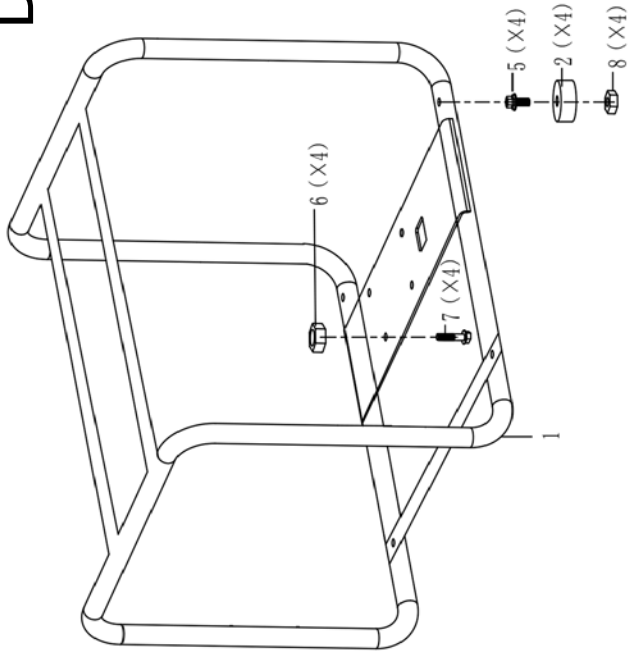

## Parts diagram

---

The model may differ slightly from the picture

# DPT80

	<b>Part number</b>	<b>Description</b>	<b>Quantity</b>
1	DUP808316-010	FRAME	1
2	DUP804004	RUBBER DAMPING BRACKET	4
3	DUP94257	FLAT WASHER $\Phi 8 \times \Phi 16 \times 1.5$ (AL)	4
4	DUP801040	WATER PUMP ASSEMBLY	1
4.1	DUP7323	PUMP BODY SEAT	1
4.2	DUP7324	THE ELASTIC PIN 8 X20 PHI	1
4.3	DUP7325	SEALING RING	1
4.4	DUP7333	SCREEN	1
4.5	DUP7220	PLUG	2
4.6	DUP7235	SEALING RING	1
4.7	DUP7335	THE IMPELLER	1
4.8	DUP7328	SEALING RING	1
4.9	DUP7329	VOLUTE	1
4.10	DUP7330	INLET VALVE	1
4.11	DUP7331	PUMP BODY	1
4.12	DUP7309	SEALING RING	2
4.13	DUP7310	HOSE INTERFACE	2
4.14	DUP7319	UNION NUT	2
4.15	DUP7312	EMBRACE HOOP	3
4.16	DUP7334	MESH JOINT	1
4.17	DUP7219	PACKING RING	2
5	DUP91335	BOLT M6X35	4
6	DUP90018	DISC NUT M8	4
7	DUP91348	BOLT WITH DISC M8X35	4
8	DUP90023	SELF-LOCKING NUT M6	4
9	DUP246509	THE CRANKSHAFT FLAT KEY	1
10	DUP91214	IMPERIAL BOLTS	5
11	DUP91347	BOLT M8X30	4