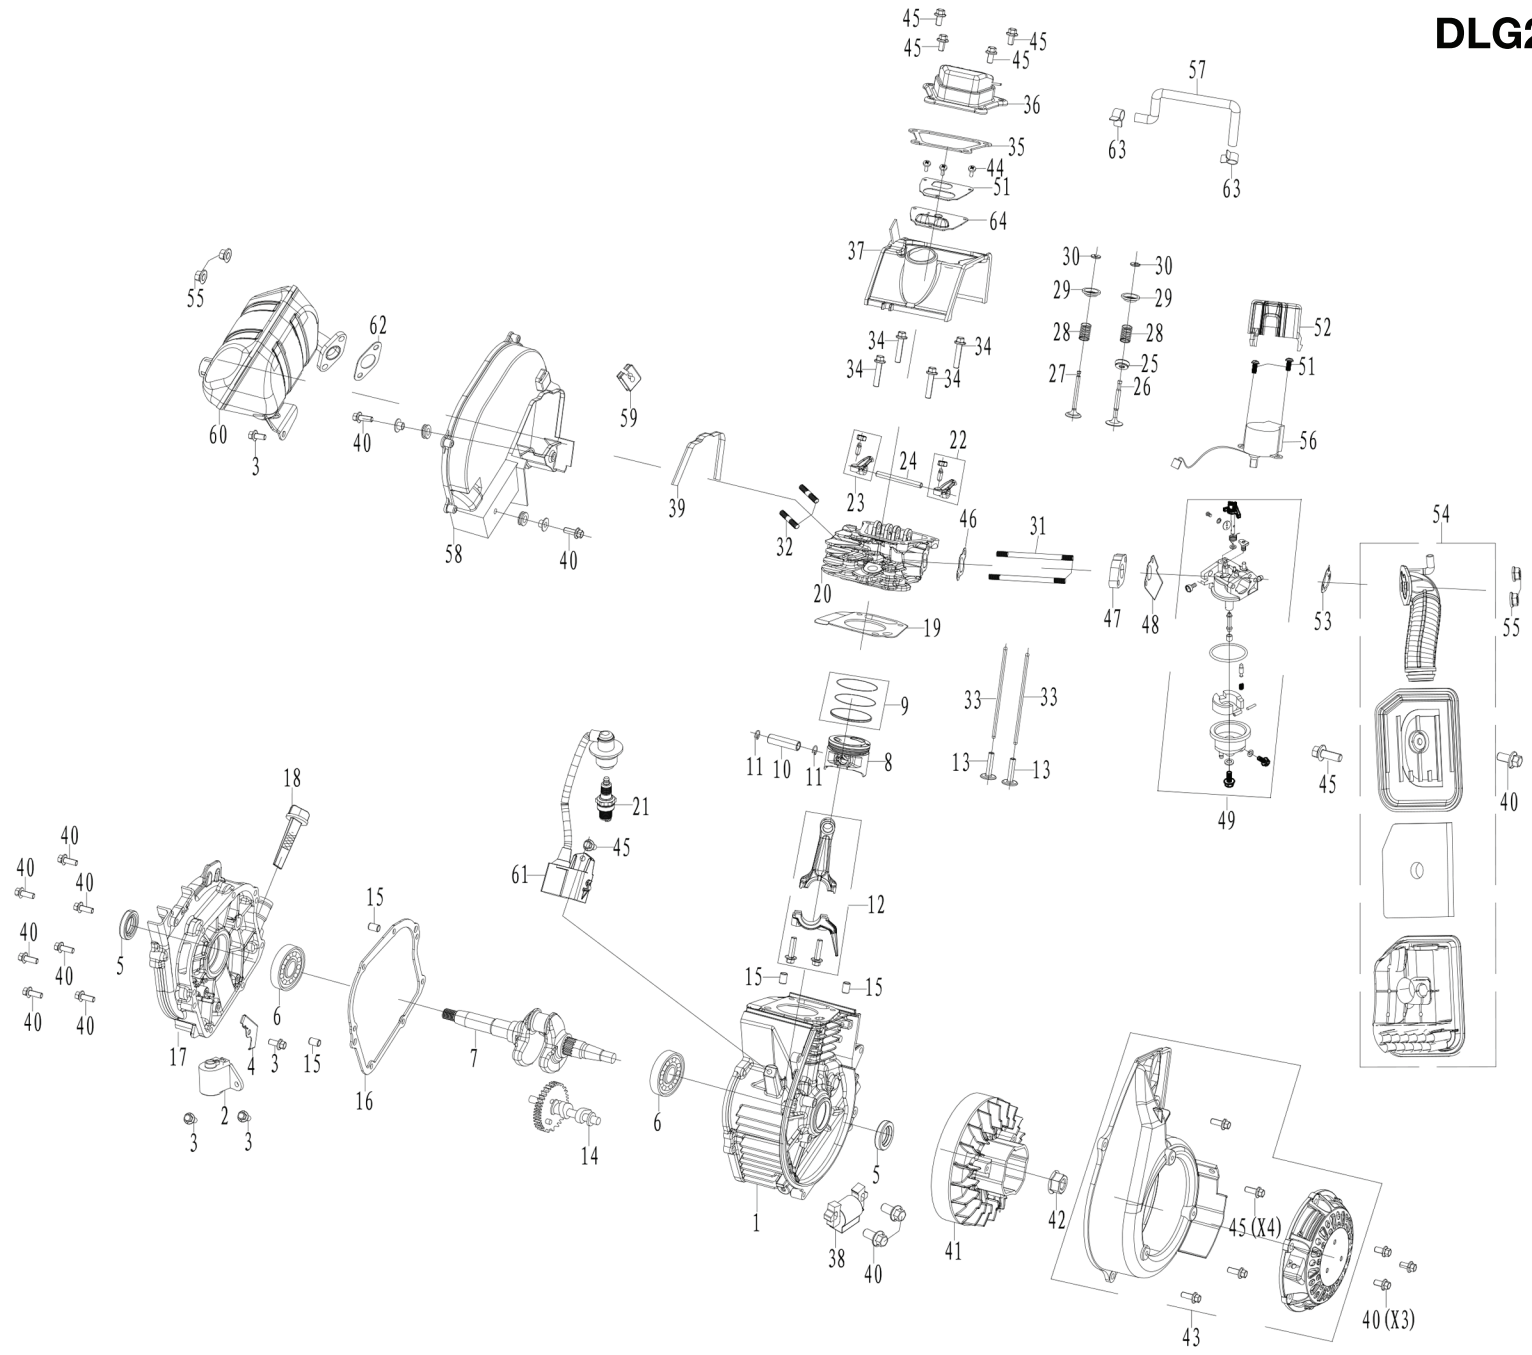

# DUCAR

## Diagramme de pièces *Parts diagram*

Le modèle peut différer légèrement de la photo / *The model may differ slightly from the picture*

# DLG2000iS

Spare parts for the DLG2000iS (DHLG80) gasoline engine			
NO.	Code	Description	Qty
1	200201	CRANKCASE	1
2	205101	SWITCH ASSEMBLY,OIL LEVEL	1
3	91325	BOLT M6X12	4
4	209903	CLAMPER CORD	1
5	93501	OIL SEAL	2
6	93008	BALL BEARING	2
7	200301	CRANKSHAFT	1
8	201201	PISTON	1
9	201601	SCRAPER RING SET ,PISTON	1
10	205501	PIN, PISTON	1
11	201301	CLIP, PISTON	2
12	201503	ROD ASSEMBLY., CONNECTING	1
13	206101	LIFTER,VALVE	2
14	202001	CAMSHAFT ASSEMBLY	1
15	240904	CRANKCASE, PIN, DOWEL	4
16	96004	GASKET,MOULD ASSEMBLING	1
17	200101	COVER ASSEMBLY, CRANKCASE	1
18	205601-160	DIPSTICK	1
19	96005	GASKET,CYLINDER HEAD	1
20	201002	CYLINDER HEAD	1
21	97101	SPARK PLUG	1
22	202101	INLET VALVE ROCKER ASSY	1
23	202102	EXHAUST VALVE ROCKER ASSY	1
24	202103	ROCKSHAFT	1
25	201802	INLET VALVE SPRING SEAT	1
26	201701	VALVE,IN	1
27	205901	VALVE EXHAUST	1
28	206001	SPRING,VALVE	2
29	201801	SEAT, VALVE SPRING,IN	2
30	200801	VALVE LOCK CLAMP	2
31	91023	BOLT, STUD M6X92	2
32	91002	BOLT, STUD M6X32	2
33	201901	ROD,PUSH	2
34	91339	BOLT M6X50	4
35	96006	PACKING,HEADCOVER	1
36	201101	COVER COMP,CYLINDER HEAD	1
37	200501	SHROUD	1
38	97502	MAGNETO IGNITION	1
39	209901	STRIPPER RUBBER	1
40	91330	BOLT M6X20	15
41	200401	FLYWHEEL	1
42	90014	NUT, FLYWHEEL M12	1
43	204701	RECOIL STARTER ASSEMBLY	1
44	91805	CROSS RECESSED PAN HEAD BOLTS M3X8	3
45	91329	BOLT M6X16	10
46	96007	GASKET,CONNECTION BLOCK	1
47	202301	THERMAL INSULATION,CARBURATOR	1
48	96121	PAPER WASHER,CARBURATOR	1
49	202803	CARBURETOR ASSEMBLY	1
50	92239	BOLT M3*8	2
51	201104	GASKET GASKET.	1
52	209906	STEPPER MOTOR PROTECTIVE COVER	1
53	96009	GASKET,AIR CLEANER	1