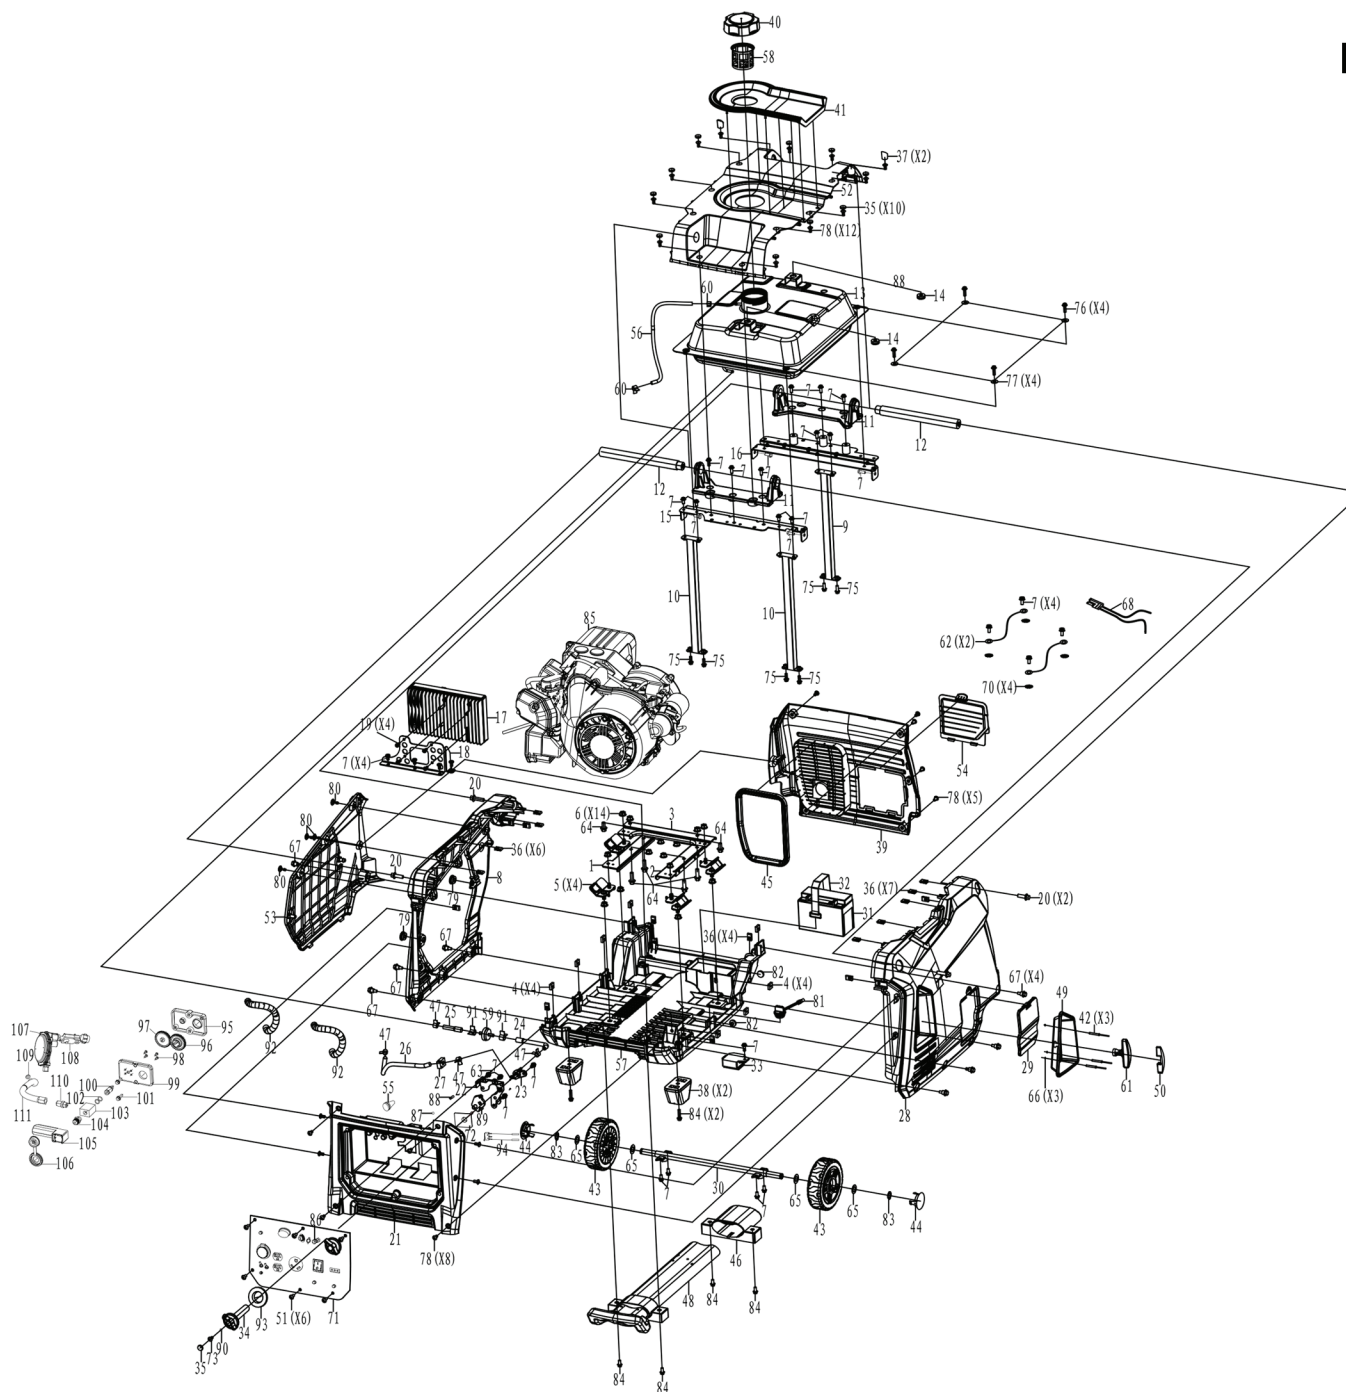

DUCAR

Diagramme de pièces *Parts diagram*

Le modèle peut différer légèrement de la photo / *The model may differ slightly from the picture*

DLG4000iSE dual fuel **Génératrice propane et essence** ***Propane and gasoline generator***

DLG4000iSE

Spare parts for the DLG4000iSE inverter dual fuel generator			
NO.	Code	Description	Qty
1	503001	BRACKET	1
2	503002	BRACKET	1
3	503003	BRACKET	1
4	90027	SQUARE NUT	8
5	503004	CUSHION	4
6	90044	NUT M8	14
7	91325	BOLT M6X12	29
8	503005-026	LEFT SKELETON	1
9	503006	UPRIGHT	1
10	503007	UPRIGHT	2
11	503008	BRACKET	2
12	503009-052	HANDLE	2
13	503010L	FUEL TANK	1
14	500008	FUEL TANK CUSHION B	2
15	503011	BRACKET	1
16	503042	BRACKET	1
17	503409	INVETER	1
18	503013	BRACKET	1
19	91322	BOLT M5×12	5
20	91345	BOLT M8X20	4
21	503478	PANEL FRONT COVER	1
22	503017	BRACKET	1
23	503062	FUEL SWITCH	1
24	503018L	FUEL HOSE CLIP $\Phi 4 \times \Phi 10 \times \Phi 6 \times \Phi 12-95L$	1
25	503019L	FUEL HOSE CLIP $\Phi 4 \times \Phi 10 \times \Phi 6 \times \Phi 12-55L$	1
26	503020L	FUEL HOSE CLIP $\Phi 4 \times \Phi 10-194L$	1
27	503044	CLIP	1
28	503021-026	RIGHT SKELETON	1
29	503022-026	OBSERVATION COVER	1
30	503023	AXLE PIN	1
31	511019	BATTERY	1
32	599606	BATTERY TIE	1
33	503048	DC VOLTAGE REGULATOR	1
34	503123	KNOB	1
35	500068	HANDLE BAFFLE PLUG	12
36	500060	LOCK CLIP M6	17
37	503025	PLUG	2
38	503026	CUSHION	2
39	503027	MUFFLER BAFFLE	1
40	503028	FUEL TANK CAP	1
41	503029	OIL CHANNEL	1
42	503067	BLIND RIVET	3
43	503031	WHEEL	2