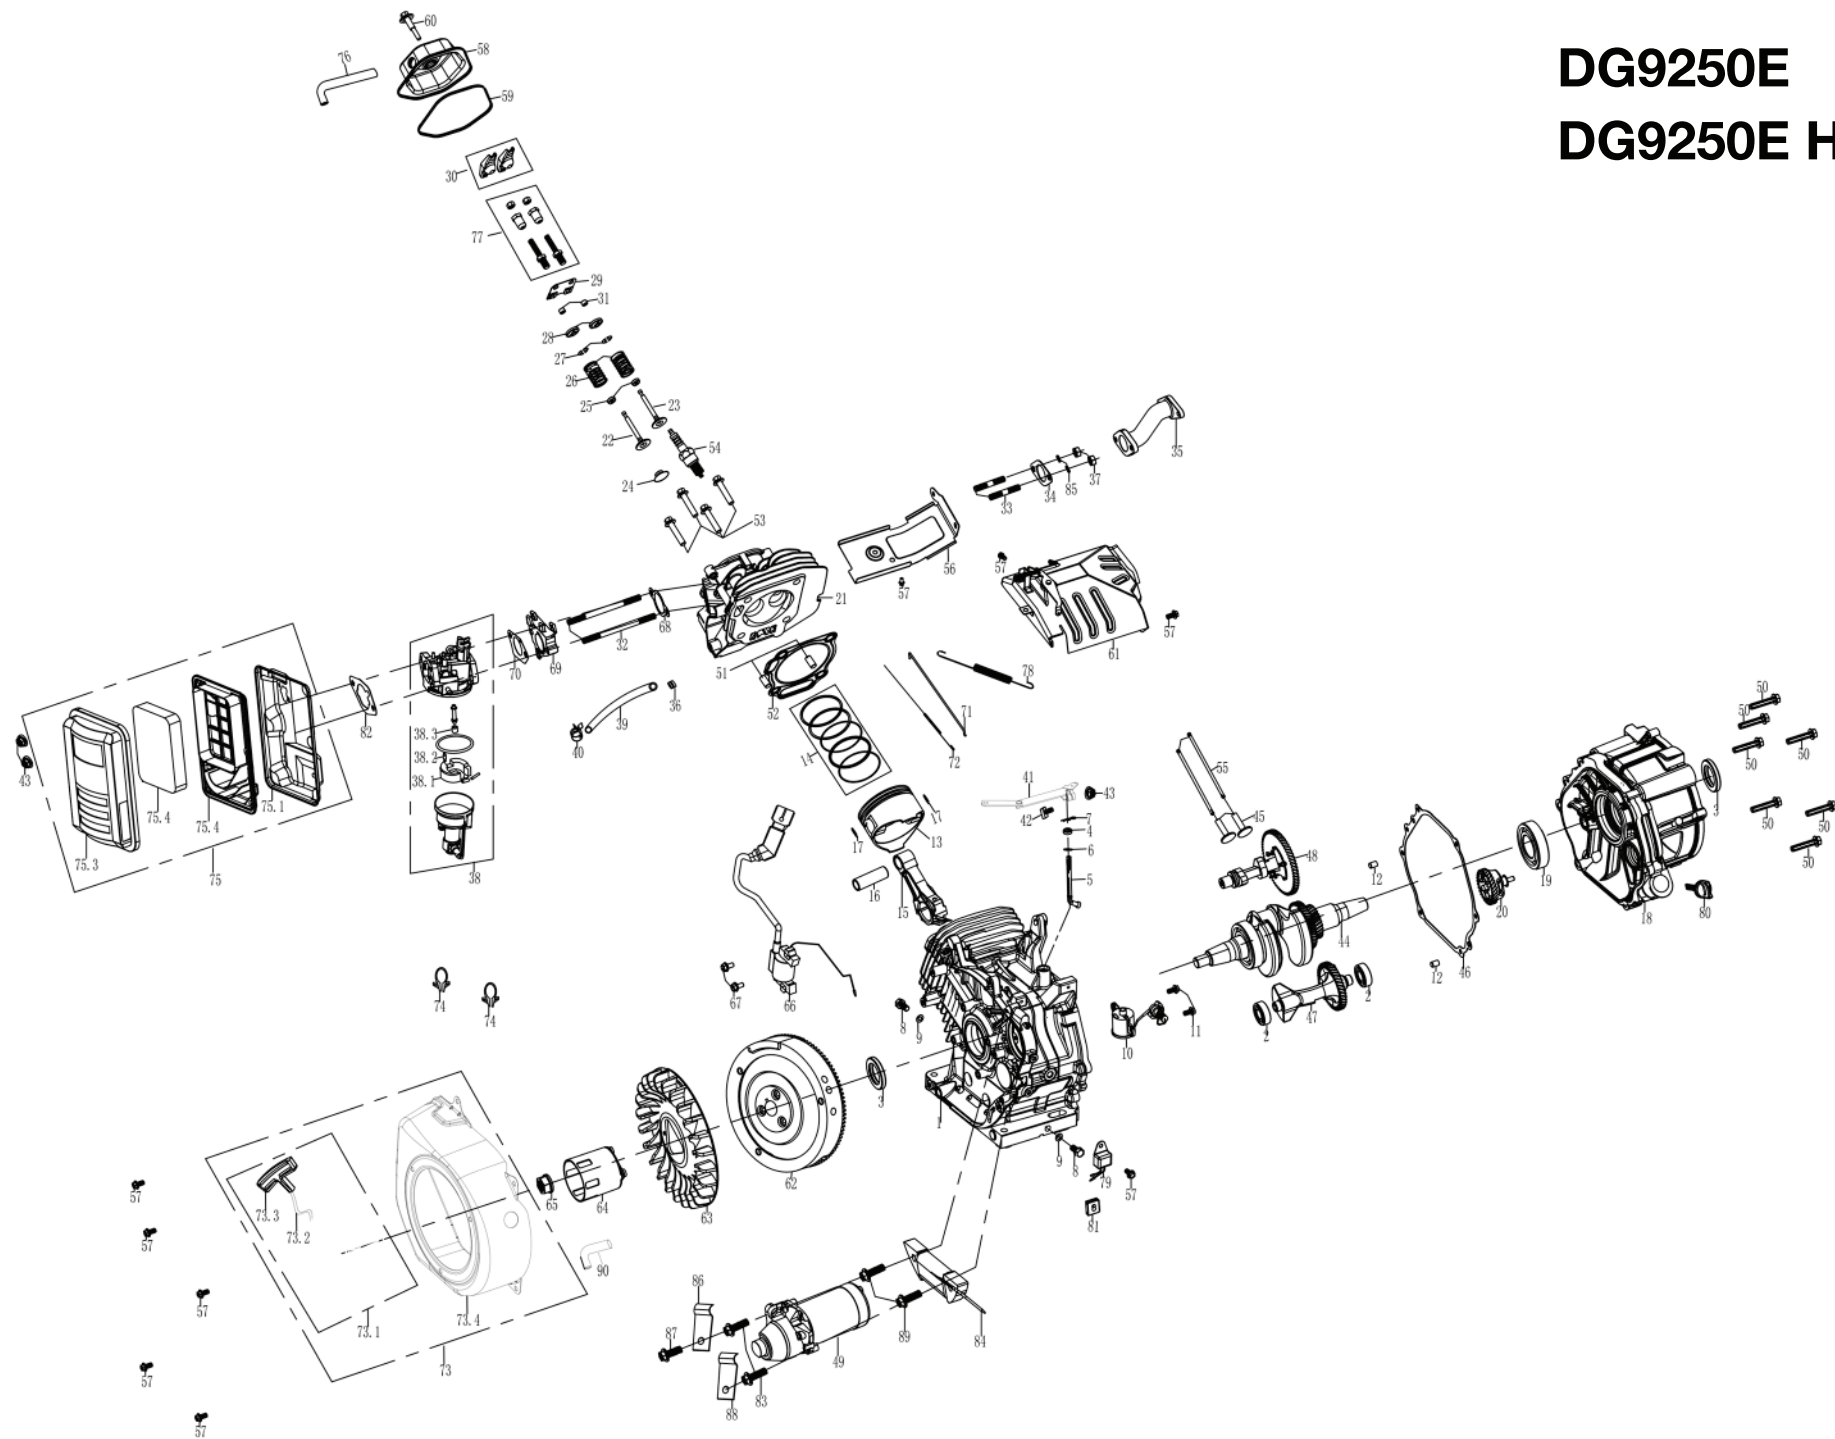

DUCAR

Diagramme de pièces *Parts diagram*

Le modèle peut différer légèrement de la photo / *The model may differ slightly from the picture*

DG9250E & DG9250E HD **Moteur** *Engine*

DG9250E DG9250E HD

Spare parts for the DG9250E (HD) gasoline engine			
NO.	Code	Part name	Quantity
1	260218	CRANKCASE	1
2	93002	BALL BEARING	2
3	93511	OIL SEAL	2
4	93514	SEAL,GOVERNOR ARM SHAFT	1
5	263901	SHAFT,GOVERNOR ARM	1
6	96806	WASHER,GOVERNOR ARM SHAFT	1
7	263902	PIN,LOCK	1
8	91817	BOLT, DRAIN PLUG	2
9	94004	WASHER,DRAIN PLUG	2
10	265102	SWITCH ASSEMBLY,OIL LEVEL	1
11	91329	BOLT M6X16	2
12	240901	DOWEL PIN,CASECOVER	2
13	261205	PISTON	1
14	261604	SCRAPER RING SET ,PISTON	1
15	261503	ROD ASSEMBLY., CONNECTING	1
16	265501	PIN, PISTON	1
17	261301	CLIP, PISTON	2
18	260111	COVER ASSEMBLY, CRANKCASE	1
19	93015	BALL BEARING	1
20	264301	GOVERNOR ASSEMBLY	1
21	261002	CYLINDER HEAD	1
22	261702	VALVE,IN	1
23	265903	VALVE EXHAUST	1
24	261807	RETURNER,INTAKE VALVE	1
25	93513	OIL SEAL,VALVE	2
26	266002	SPRING,VALVE	2
27	260802	LOCKINMG FLAPS	4
28	261805	SEAT, VALVE SPRING,EX	2
29	262201	PLATE,PUSH ROD GUIDE	1
30	262101	ROCKER ASSY	2
31	261806	ROTATOR	2
32	91016	BOLT, STUD	2
33	91007	BOLT, STUD	2
34	96083	PACKING,EXHAUST	1
35	95205	EXHAUST PIPE	1
36	94401	RUBBER ,FUEL	1
37	90011	NUT M8	2
38	262814	CARBURETOR ASSEMBLY	1
38.1	5197	float	1
38.2	5196	fuel injection needle	1
38.3	14112-108	main metering jet	1
39	95451	FUEL LINE	1
40	94403	CLIP,FUEL LINE ϕ 7.5	1

Spare parts for the DG9250E HD gasoline engine			
NO.	Code	Part name	Quantity
76	95606	TUBE,BREATHER	1
77	91818	Adjuster Rocker Arm	2
78	264101	SPRING,GOVERNOR	1
79	245104	AMPLIFIER	1
80	265604	DIPSTICK	1
81	269901	RUBBER, STARTER ASSY	1
82	94227	SPACER,CARBURETOR	1
83	91348	BOLT M8X35	2
84	97210	CHARGE COIL	1
85	94206	SPRING WASHER	2
86	269902	CLAMPER CORD A	1
87	91340	BOLT M6X8	1
88	249901	CLAMPER CORD A	1
89	91333	BOLT M6X28	2
90	95901	BREATHE,TUBE	1