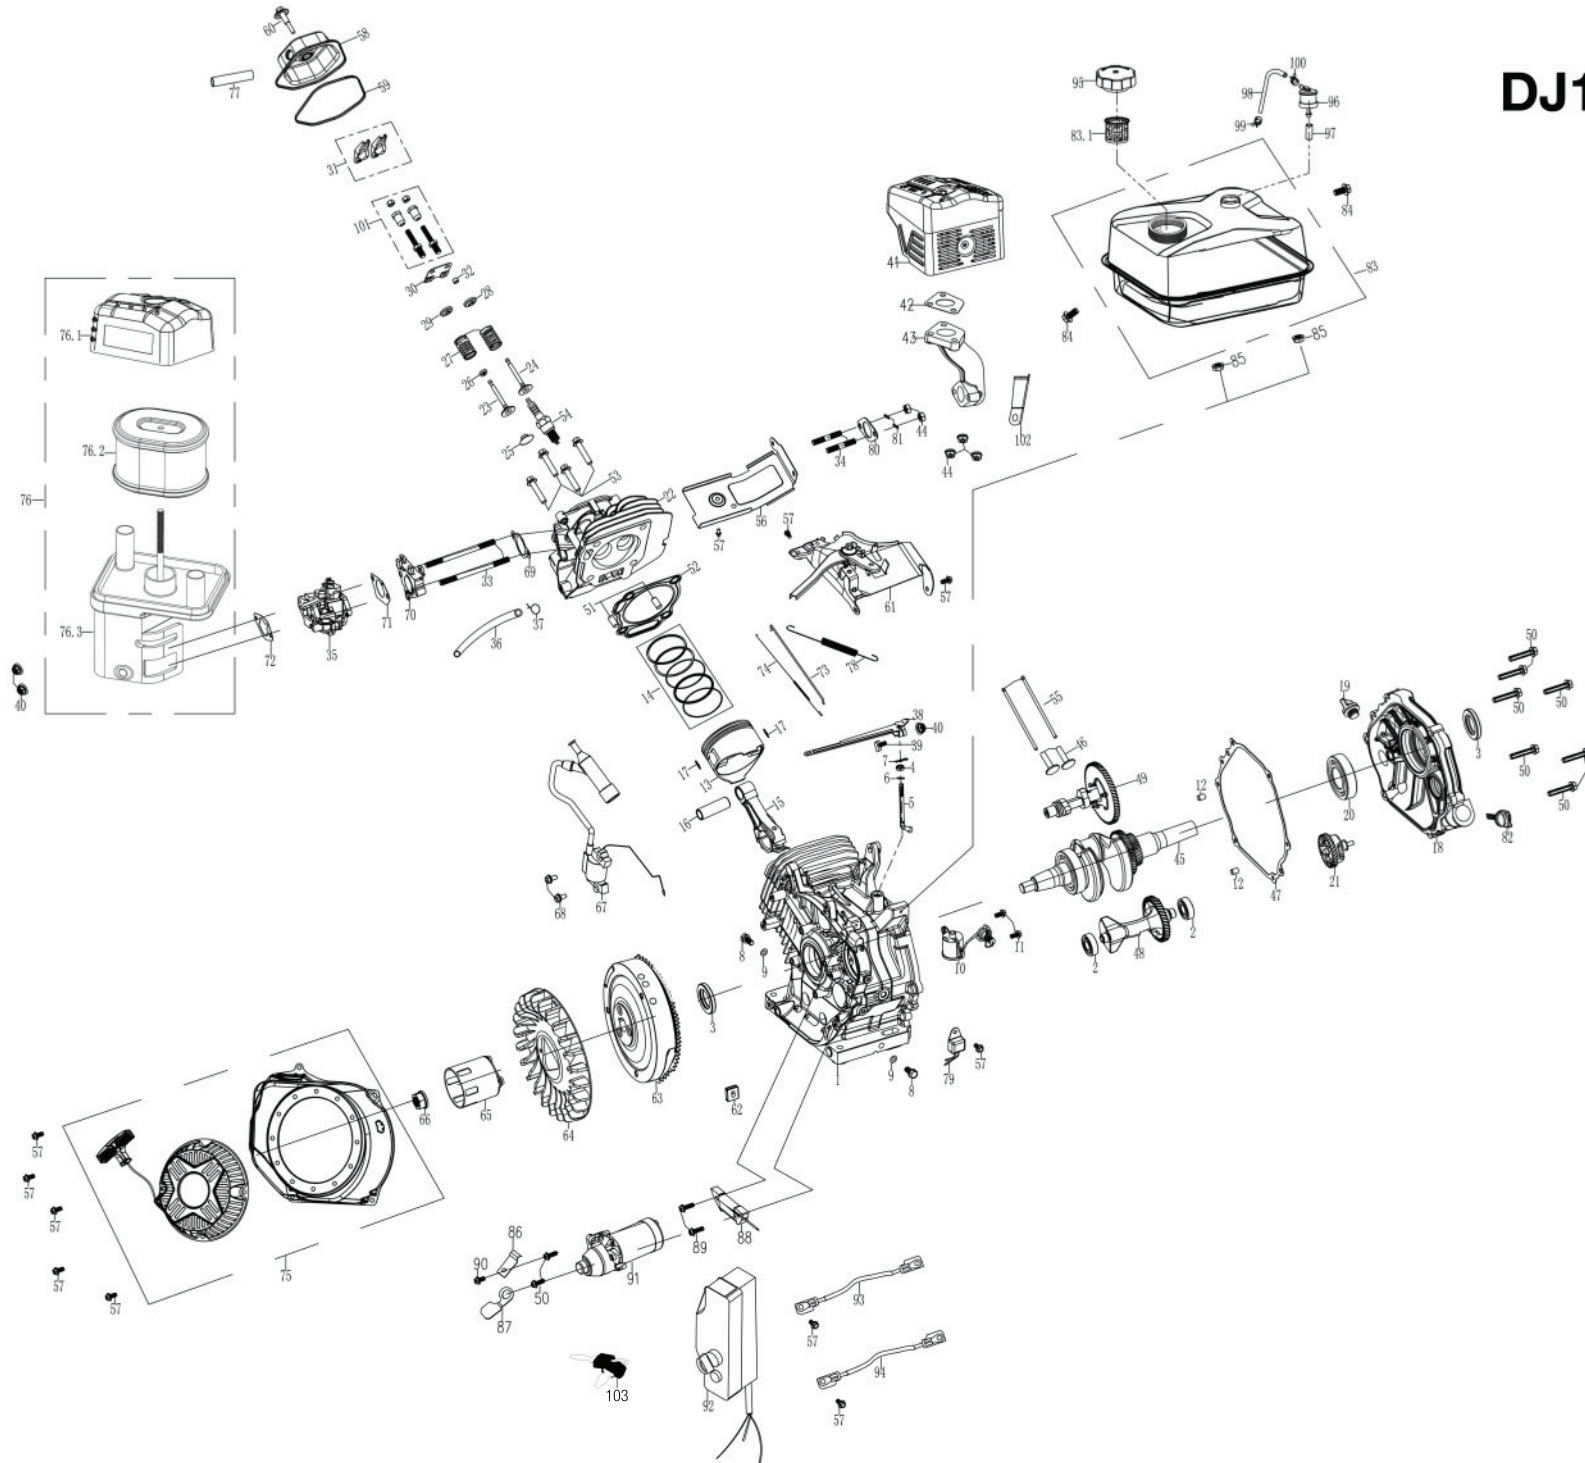

DUCAR

Diagramme de pièces *Parts diagram*

Le modèle peut différer légèrement de la photo / *The model may differ slightly from the picture*

DJ190F-D

Moteur *Engine*

DJ190F-D

DJ190F-D list of spare parts / Liste des pièces			
Use prefix: DUP / Utilisez ce préfixe : DUP			
NO.	Code	Description	Qty
1	260213	CRANKCASE	1
2	93002	BALL BEARING	2
3	93511	OIL SEAL	2
4	93514	SEAL,GOVERNOR ARM SHAFT	1
5	263901	SHAFT,GOVERNOR ARM	1
6	96806	WASHER,GOVERNOR ARM SHAFT	1
7	263902	PIN,LOCK	1
8	91817	BOLT, DRAIN PLUG	2
9	94004	WASHER,DRAIN PLUG	2
10	265102	SWITCH ASSEMBLY,OIL LEVEL	1
11	91329	BOLT M6X16	2
12	240901	DOWEL PIN,CASECOVER	2
13	261205	PISTON	1
14	261604	SCRAPER RING SET ,PISTON	1
15	261503	ROD ASSEMBLY., CONNECTING	1
16	265501	PIN, PISTON	1
17	261301	CLIP, PISTON	2
18	260101	COVER ASSEMBLY, CRANKCASE	1
19	261401	OIL PLUG	1
20	93015	BALL BEARING	1
21	264301	GOVERNOR ASSEMBLY	1
22	261002	90° EX. MANIFOLD	1
23	261701	VALVE,IN	1
24	265901	VALVE EXHAUST	1
25	261807	RETURNER,INTAKE VALVE	1
26	93513	OIL SEAL,VALVE	1
27	266001	SPRING,VALVE	2
28	261801	SEAT, VALVE SPRING,IN	1
29	261803	SEAT, VALVE SPRING,EX	1
30	262201	PLATE,PUSH ROD GUIDE	1
31	262101	ROCKER ASSY	2
32	261806	ROTATOR	1
33	91013	BOLT, STUD	2
34	91015	BOLT, STUD	2
35	262809	CARBURETOR ASSEMBLY	1
36	95413	FUEL LINE	1
37	94404	CLIP,FUEL LINE	1
38	264001	GOVERNOR ARM	1
39	91822	BOLT,GOVERNOR ARM	1
40	90016	NUT M6	3
41	263713	MUFFLER COMP	1
42	96001	GASKET,EXHAUST PIPE	1
43	95203	EXHAUST PIPE	1
44	90011	NUT M8	5
45	260323	CRANKSHAFT ASSEMBLY	1
46	266101	LIFTER,VALVE	2
47	96072	PACKING,CASECOVER	1

DJ190F-D list of spare parts / Liste des pièces			
Use prefix: DUP / Utilisez ce préfixe : DUP			
94	512007	POSITIVE LEAD	1
95	519201	FUEL TANK CAP COMP	1
96	245405	MANUAL CHOKE ASSEMBLY	1
97	95903		1
98	95308	CONNECTING PIPE	1
99	94408	CLIP,FUEL LINE	1
100	94409	CLIP,FUEL LINE	1
101	91818	Adjuster Rocker Arm	2
102	262603	BRACKET	1
103	999999	KEY	2