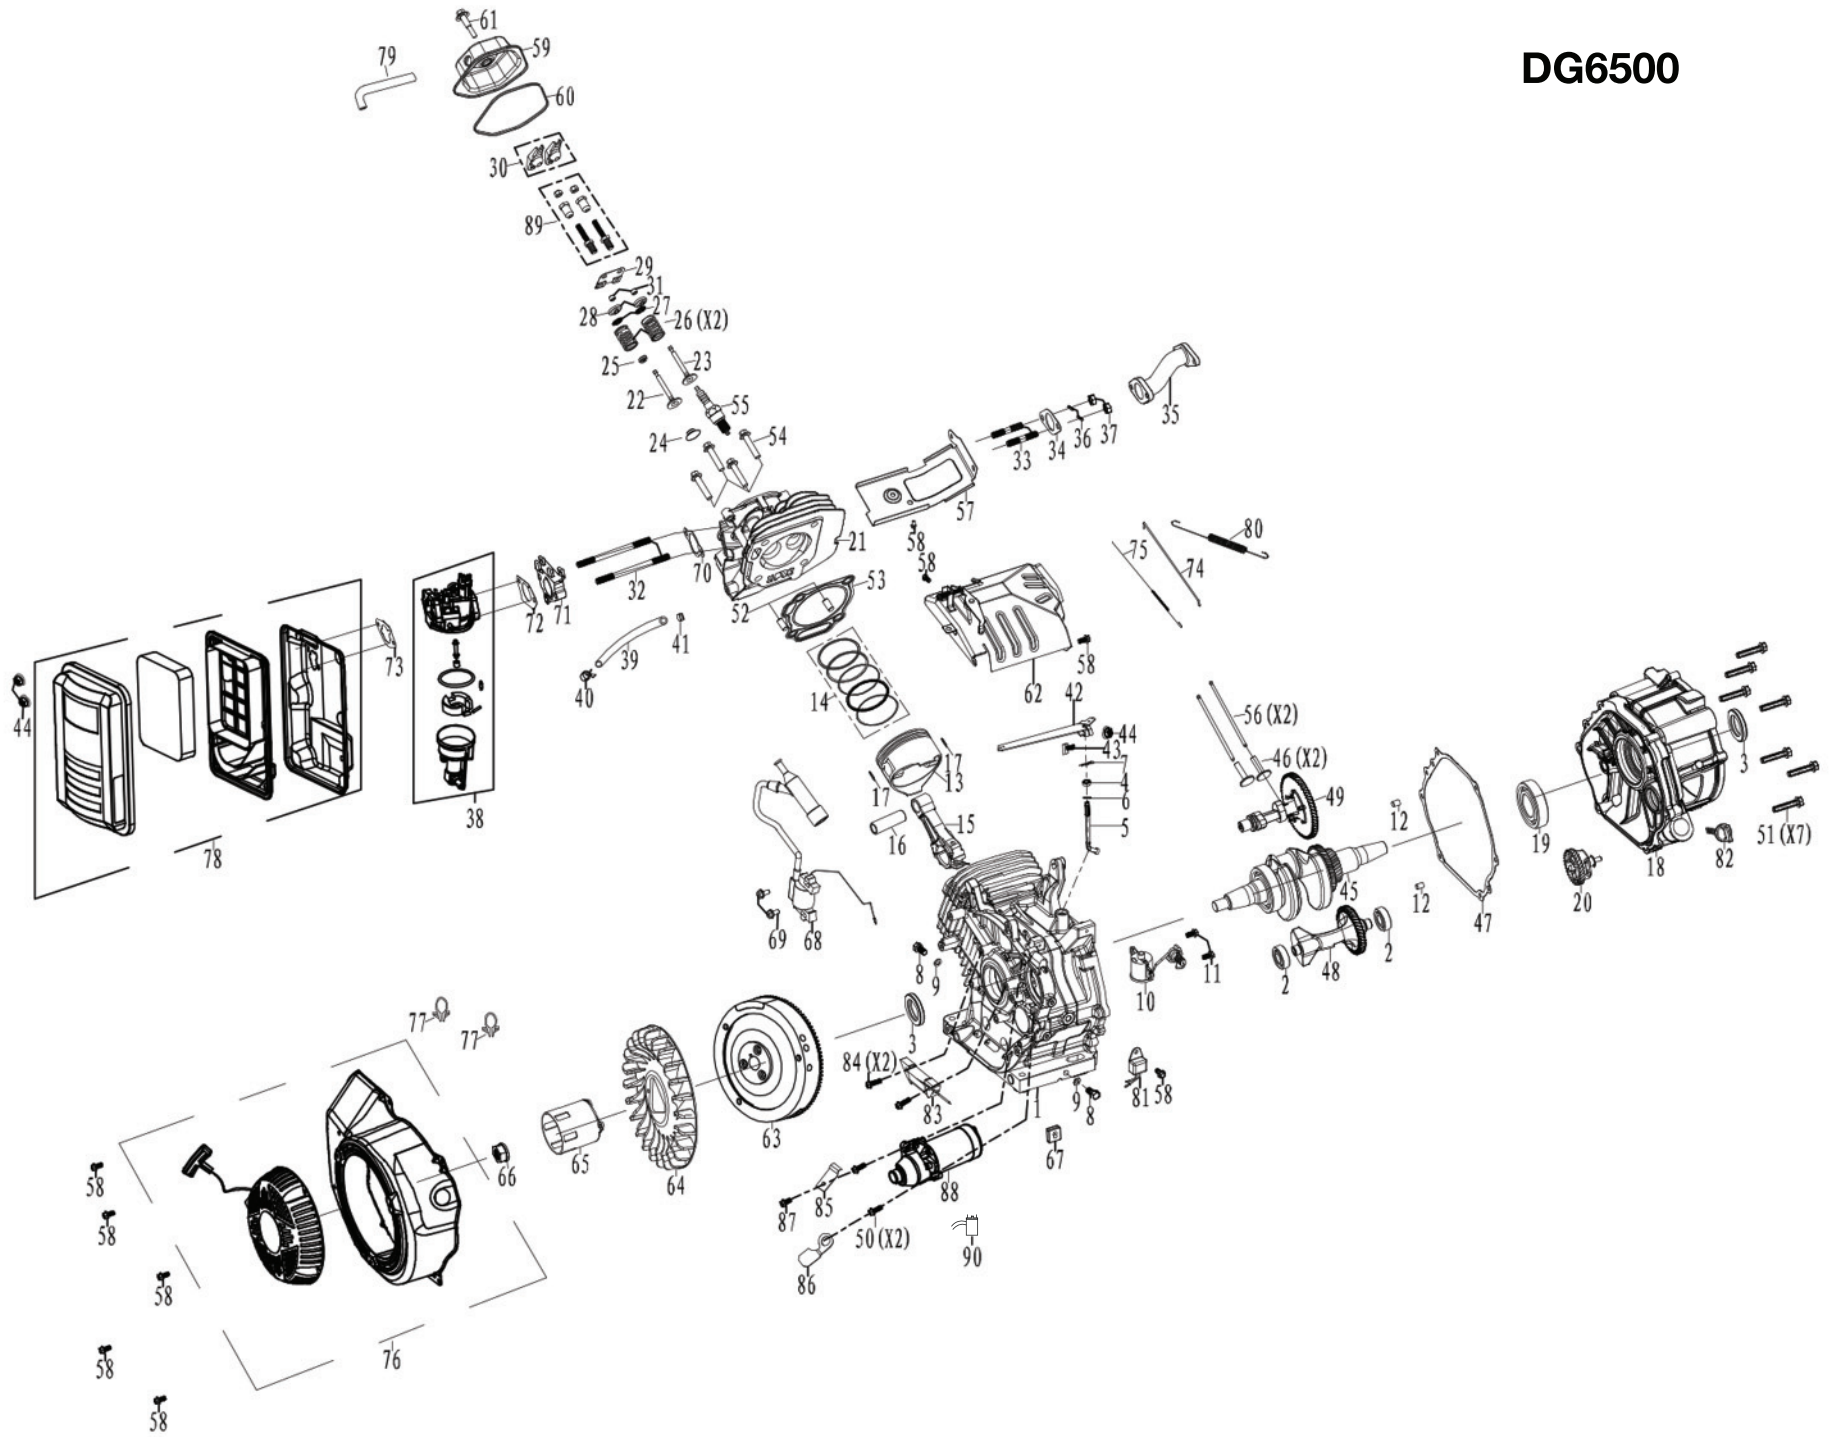

# DG6500

Spare parts for the DG6500 gasoline engine			
NO.	Code	Description	Qty
1	260218	CRANKCASE	1
2	93002	BALL BEARING	2
3	93511	OIL SEAL	2
4	93514	SEAL,GOVERNOR ARM SHAFT	1
5	263901	SHAFT,GOVERNOR ARM	1
6	96806	WASHER,GOVERNOR ARM SHAFT	1
7	263902	PIN,LOCK	1
8	91817	BOLT, DRAIN PLUG	2
9	94004	WASHER,DRAIN PLUG	2
10	265102	SWITCH ASSEMBLY,OIL LEVEL	1
11	91329	BOLT M6X16	2
12	240901	DOWEL PIN,CASECOVER	2
13	261205	PISTON	1
14	261604	SCRAPER RING SET ,PISTON	1
15	261503	ROD ASSEMBLY., CONNECTING	1
16	265501	PIN, PISTON	1
17	261301	CLIP, PISTON	2
18	260111	COVER ASSEMBLY, CRANKCASE	1
19	93015	BALL BEARING	1
20	264301	GOVERNOR ASSEMBLY	1
21	261002	CYLINDER HEAD	1
22	261702	VALVE,IN	1
23	265903	VALVE EXHAUST	1
24	261807	RETURNER,INTAKE VALVE	1
25	93513	OIL SEAL,VALVE	1
26	266002	SPRING,VALVE	2
27	260802	LOCKINMG FLAPS	4
28	261805	SEAT, VALVE SPRING,EX	2
29	262201	PLATE,PUSH ROD GUIDE	1
30	262101	ROCKER ASSY	2
31	261806	ROTATOR	2
32	91016	BOLT, STUD	2
33	91007	BOLT, STUD	2
34	96083	PACKING,EXHAUST	1
35	95207	EXHAUST PIPE	1
36	94206	SPRING WASHER	2
37	90011	NUT M8	2
38	262814	CARBURETOR ASSEMBLY	1
39	95451	FUEL LINE $\Phi 4 \times \Phi 8 \times 200$ mm	1
40	94403	CLIP,FUEL LINE $\Phi 7.5$	1
41	94401	RUBBER ,FUEL	1
42	264001	GOVERNOR ARM	1
43	91822	BOLT,GOVERNOR ARM	1
44	90016	NUT M6	3
45	260316	CRANKSHAFT ASSEMBLY	1