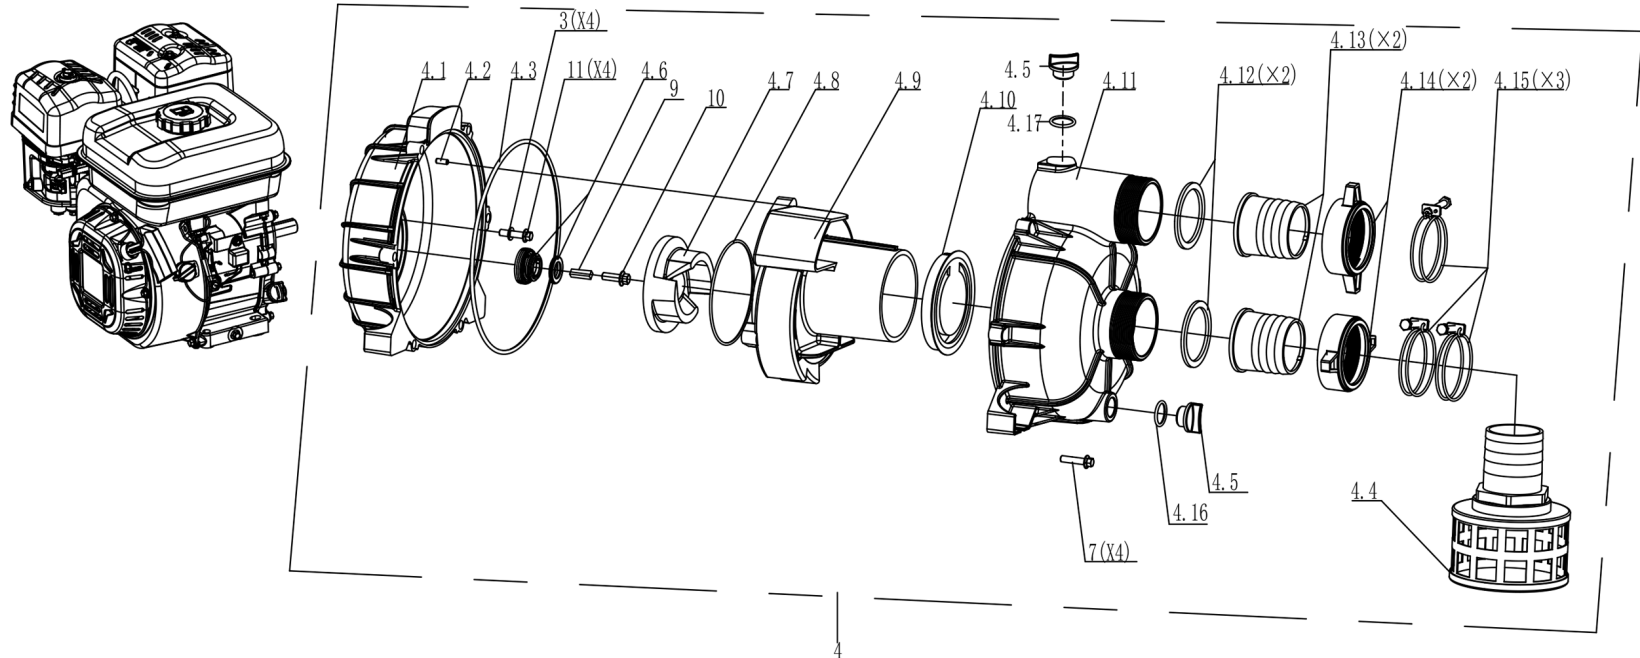

DUCAR

Parts diagram

The model may differ slightly from the picture

DUEDPT50 2" Ducar Trash pump

DPT50

	Part number	Description	Quantity
1	DUP808337-010	FRAME	1
2	DUP531112	RUBBER DAMPING BRACKET	4
3	DUP94257	FLAT WASHER $\Phi 8 \times \Phi 16 \times 1.5$ (AL)	4
4	DUP801051	WATER PUMP ASSEMBLY	1
4.1	DUP7323	PUMP BODY SEAT	1
4.2	DUP7324	THE ELASTIC PIN 8 X20 PHI	1
4.3	DUP7325	SEALING RING	1
4.4	DUP7260	SCREEN	1
4.5	DUP7220	PLUG	2
4.6	DUP7235	SEALING RING	1
4.7	DUP7254	THE IMPELLER	1
4.8	DUP7255	SEALING RING	1
4.9	DUP7256	VOLUTE	1
4.10	DUP7257	INLET VALVE	1
4.11	DUP7258	PUMP BODY	1
4.12	DUP7222	SEALING RING	2
4.13	DUP7208	HOSE INTERFACE	2
4.14	DUP7229	UNION NUT	2
4.15	DUP7312	EMBRACE HOOP	3
4.16	DUP7219	SEALING RING	2
5	DUP91335	BOLT M6X35	4
6	DUP90018	DISC NUT M8	4
7	DUP91348	BOLT WITH DISC M8X35	8
8	DUP90023	SELF-LOCKING NUT M6	4
9	DUP246509	THE CRANKSHAFT FLAT KEY	1
10	DUP91214	IMPERIAL BOLTS	1
11	DUP91347	BOLT M8X30	4