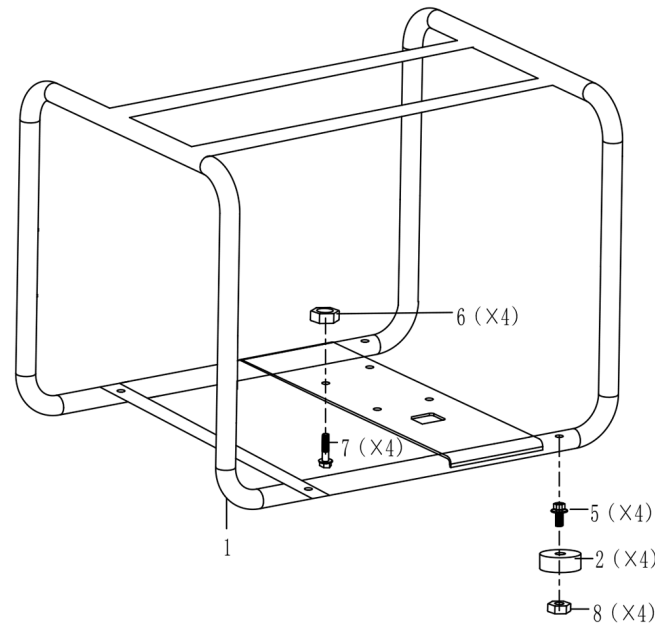

DUCAR

Parts diagram

The model may differ slightly from the picture

DUEDPT50 2" Ducar Trash pump

DPT50

	Part number	Description	Quantity
1	DUP808337-010	FRAME	1
2	DUP531112	RUBBER DAMPING BRACKET	4
3	DUP94257	FLAT WASHER $\Phi 8 \times \Phi 16 \times 1.5$ (AL)	4
4	DUP801051	WATER PUMP ASSEMBLY	1
4.1	DUP7323	PUMP BODY SEAT	1
4.2	DUP7324	THE ELASTIC PIN 8 X20 PHI	1
4.3	DUP7325	SEALING RING	1
4.4	DUP7260	SCREEN	1
4.5	DUP7220	PLUG	2
4.6	DUP7235	SEALING RING	1
4.7	DUP7254	THE IMPELLER	1
4.8	DUP7255	SEALING RING	1
4.9	DUP7256	VOLUTE	1
4.10	DUP7257	INLET VALVE	1
4.11	DUP7258	PUMP BODY	1
4.12	DUP7222	SEALING RING	2
4.13	DUP7208	HOSE INTERFACE	2
4.14	DUP7229	UNION NUT	2
4.15	DUP7312	EMBRACE HOOP	3
4.16	DUP7219	SEALING RING	2
5	DUP91335	BOLT M6X35	4
6	DUP90018	DISC NUT M8	4
7	DUP91348	BOLT WITH DISC M8X35	8
8	DUP90023	SELF-LOCKING NUT M6	4
9	DUP246509	THE CRANKSHAFT FLAT KEY	1
10	DUP91214	IMPERIAL BOLTS	1
11	DUP91347	BOLT M8X30	4