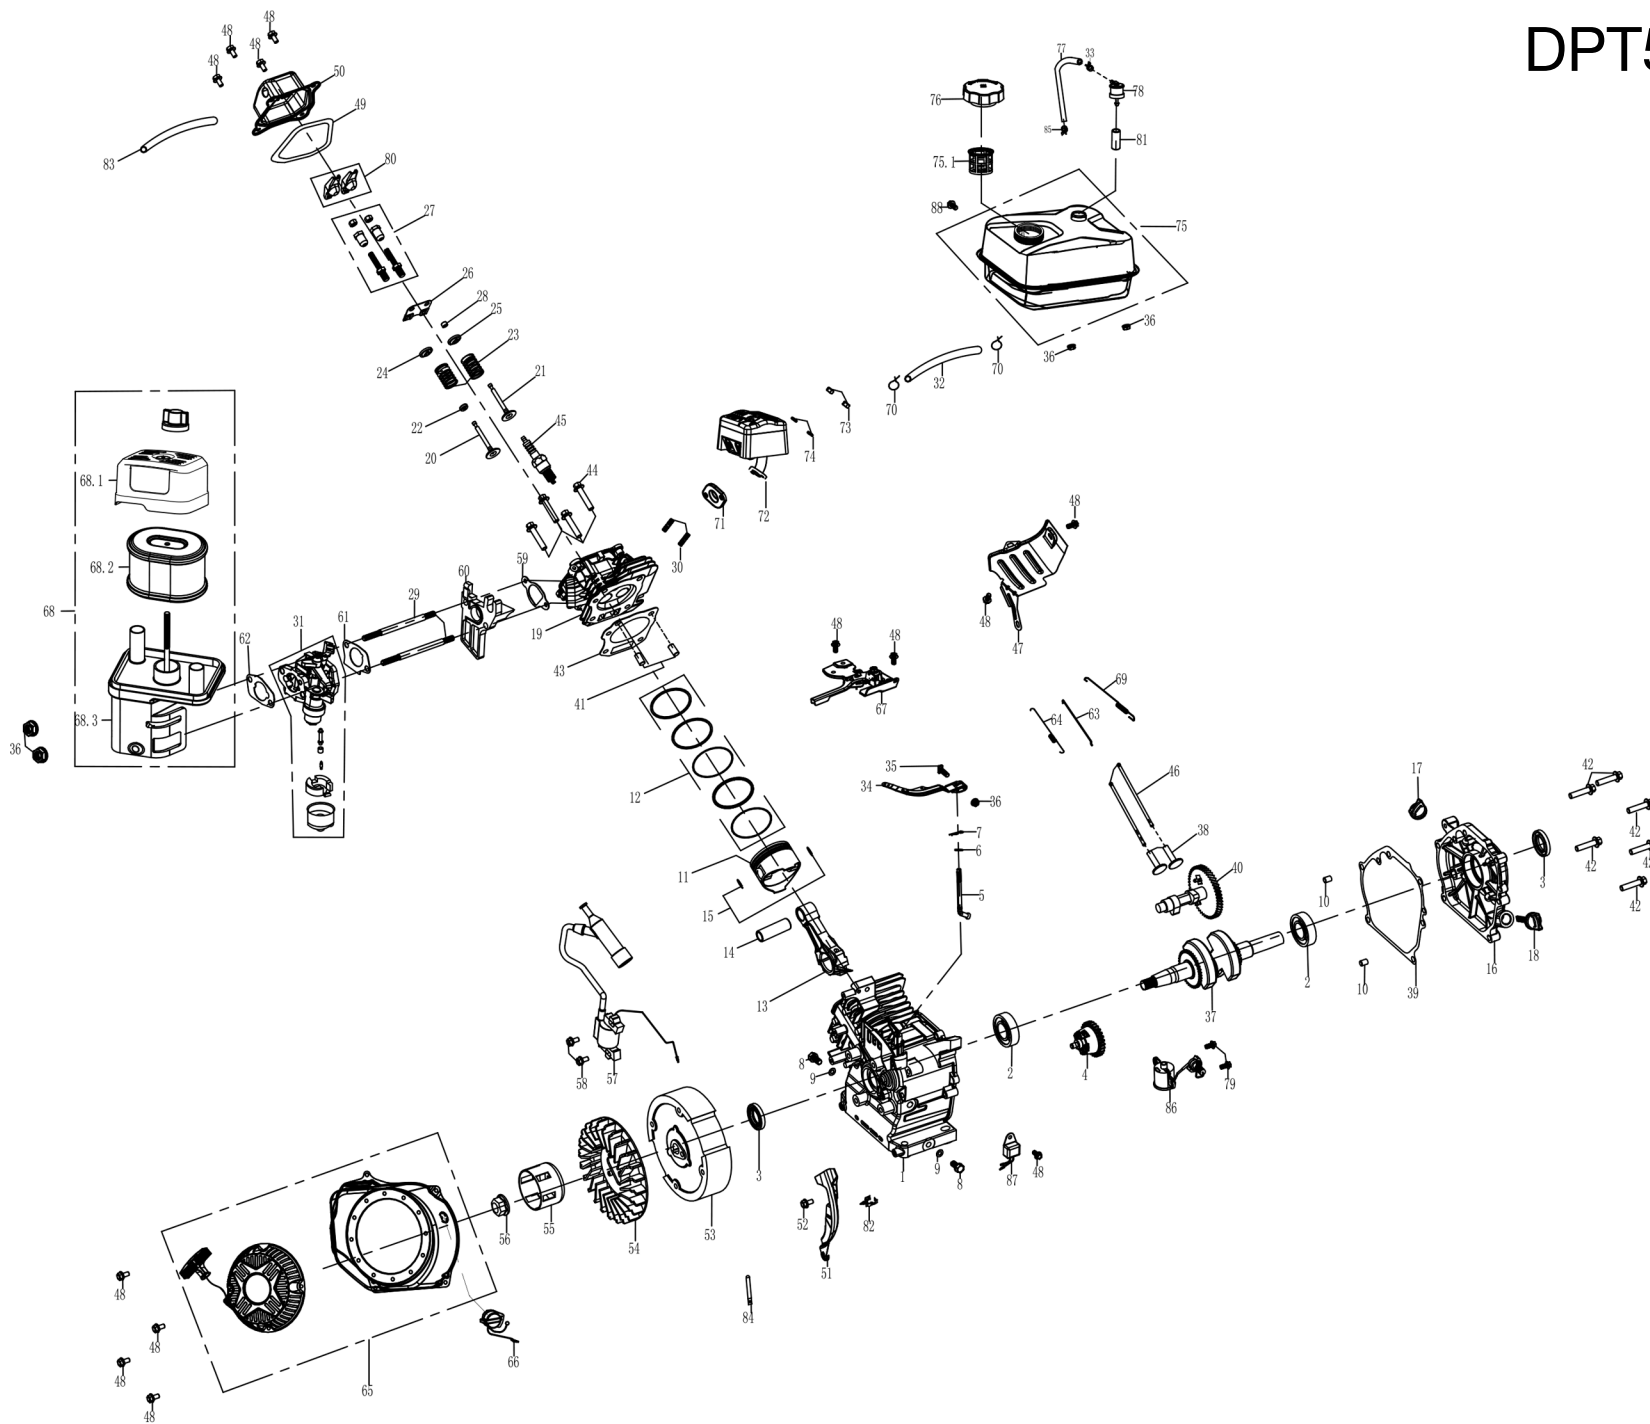

DPT50

	Part number	Description	Quantity
1	DUP240210	CRANKCASE	1
2	DUP93009	BALL BEARING	2
3	DUP93507	OIL SEAL	2
4	DUP244302	GOVERNOR ASSEMBLY	1
5	DUP243901	SHAFT,GOVERNOR ARM	1
6	DUP96804	WASHER,GOVERNOR ARM SHAFT	1
7	DUP243902	PIN,LOCK	1
8	DUP91816	BOLT, DRAIN PLUG	2
9	DUP94007	WASHER, DRAIN PLUG	2
10	DUP240901	DOWEL PIN, CASECOVER	2
11	DUP241208	PISTON	1
12	DUP241606	SCRAPER RING SET, PISTON	1
13	DUP241503	ROD ASSEMBLY, CONNECTING	1
14	DUP245503	PIN, PISTON	1
15	DUP241301	CLIP, PISTON	2
16	DUP240104	COVER ASSEMBLY, CRANKCASE	1
17	DUP241401	OIL PLUG	1
18	DUP245601	DIPSTICK	1
19	DUP241011	CYLINDER HEAD	1
20	DUP241704	VALVE,IN	1
21	DUP245904	VALVE EXHAUST	1
22	DUP241806	RETURNER,INTAKE VALVE	1
23	DUP246001	SPRING,VALVE	2
24	DUP241801	SEAT, VALVE SPRING,IN	1
25	DUP241802	SEAT, VALVE SPRING,EX	1
26	DUP242202	PLATE,PUSH ROD GUIDE	1
27	DUP91818	ROCKER ARM TIGHTENINIG BOLTS	2
28	DUP241804	ROTATOR	1
29	DUP91006	BOLT, STUD	2
30	DUP91007	BOLT, STUD	2
31	DUP242816	CARBURETOR ASSEMBLY	1
32	DUP95405	FUEL LINE	1
33	DUP94408	CLIP,FUEL LINE	1
34	DUP244001	GOVERNOR ARM	1
35	DUP91822	BOLT,GOVERNOR ARM	1
36	DUP90016	NUT M6	5
37	DUP240346	CRANKSHAFT ASSEMBLY	1
38	DUP246102	LIFTER,VALVE	2
39	DUP96041	PACKING,CASECOVER	1
40	DUP242003	CAMSHAFT ASSEMBLY	1
41	DUP240905	PIN, DOWEL	2
42	DUP91347	BOLT M8X30	6