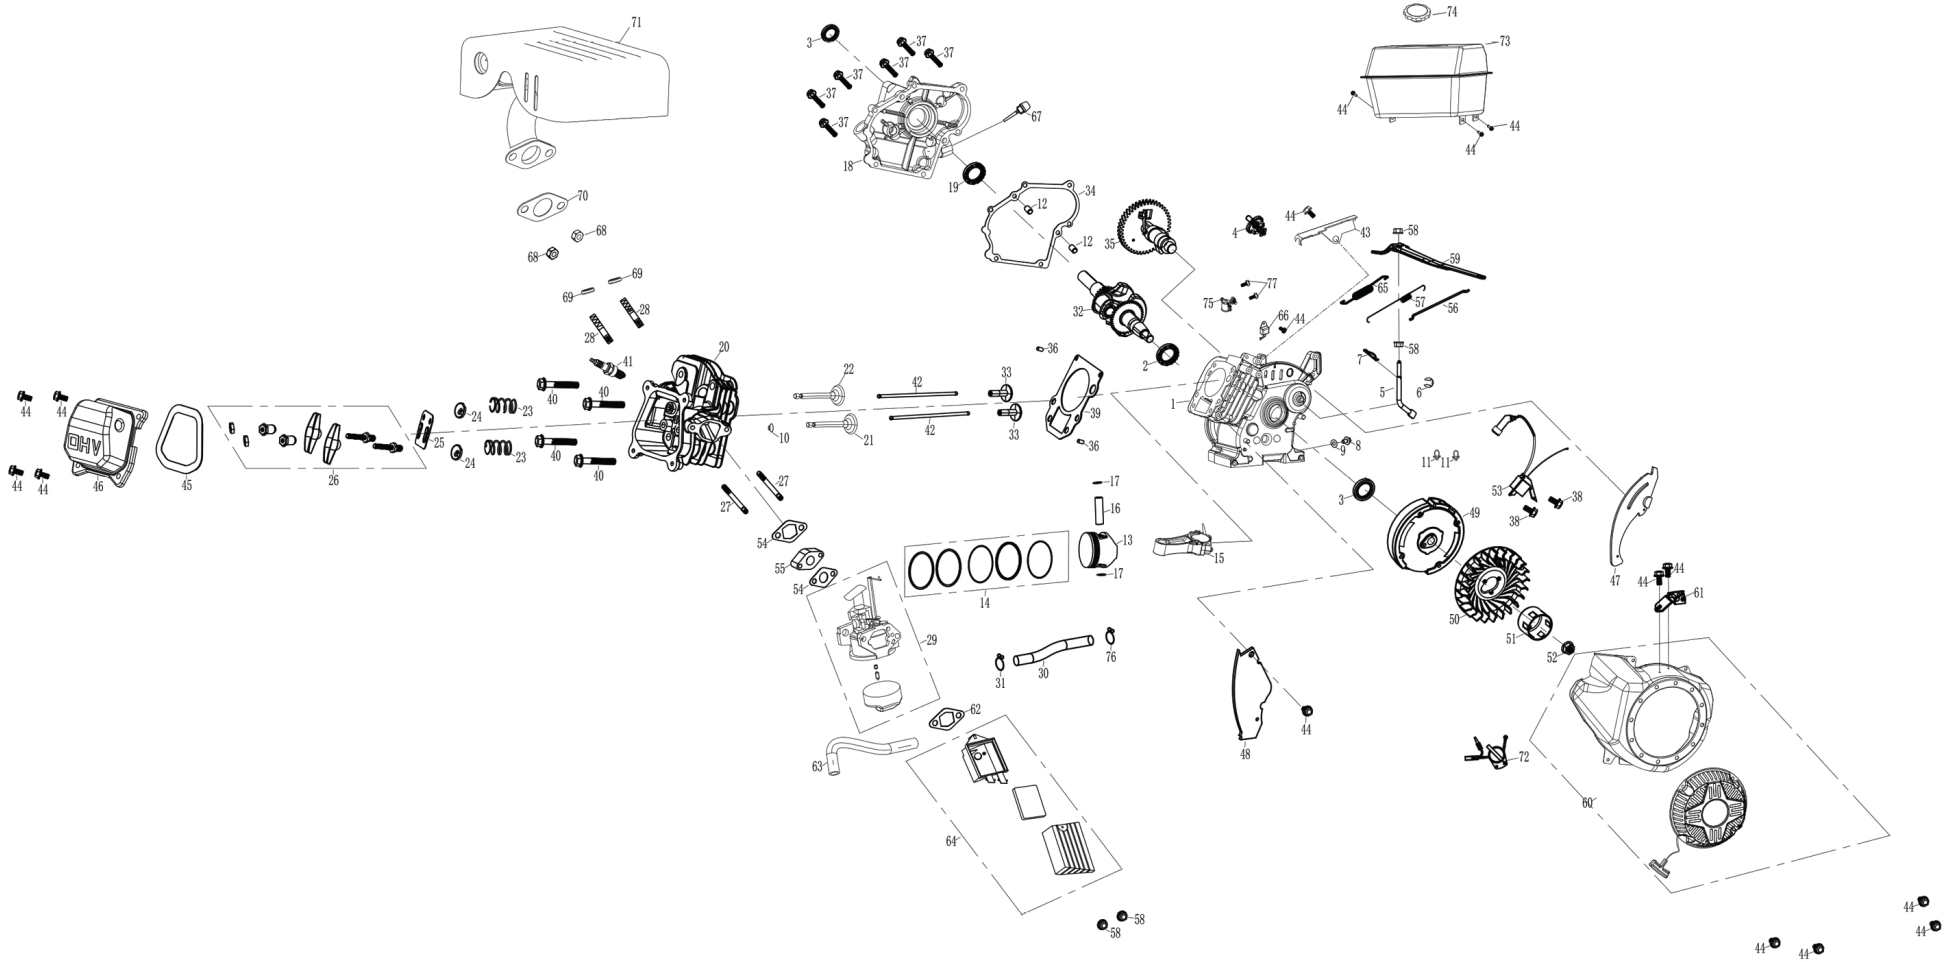

ENGINE DIAGRAM

DGPW1500

	Part number	Part name	Quantity
1	DUP210203	CRANKCASE	1
2	DUP93005	BALL BEARING	1
3	DUP93502	OIL SEAL	2
4	DUP224301	GOVERNOR ASSEMBLY	1
5	DUP223901	SHAFT, GOVERNOR ARM	1
6	DUP96803	WASHER,GOVERNOR ARM SHAFT	1
7	DUP243902	PIN, LOCK	1
8	DUP91816	BOLT, DRAIN PLUG	1
9	DUP94007	WASHER, DRAIN PLUG	1
10	DUP241805	RETURNER, INTAKE VALVE	1
11	DUP210801	CLIP	2
12	DUP240904	DOWEL PIN, CASECOVER	2
13	DUP211202	PISTON	1
14	DUP211602	SCRAPER RING SET ,PISTON	1
15	DUP221501	ROD ASSEMBLY, CONNECTING	1
16	DUP225501	PIN, PISTON	1
17	DUP221301	CLIP, PISTON	2
18	DUP220101	COVER ASSEMBLY, CRANKCASE	1
19	DUP93019	BALL BEARING	1
20	DUP221004	CYLINDER HEAD	1
21	DUP221701	VALVE, IN	1
22	DUP225902	VALVE EXHAUST	1
23	DUP226001	SPRING, VALVE	2
24	DUP241801	SEAT, VALVE SPRING,IN	2
25	DUP222201	PLATE, PUSH ROD GUIDE	1
26	DUP222101	ROCKER ASSY	2
27	DUP91023	BOLT, STUD	2
28	DUP91007	BOLT, STUD	2
29	DUP212803	CARBURETOR ASSEMBLY	1
30	DUP95451L	FUEL LINE 4x8x200mm	1
31	DUP94404	CLIP, FUEL LINE	1
32	DUP210319	CRANKSHAFT ASSEMBLY	1
33	DUP226101	LIFTER, VALVE	2
34	DUP96027	PACKING, CASECOVER	1
35	DUP222003	CAMSHAFT ASSEMBLY	1
36	DUP240901	PIN, DOWEL	2
37	DUP91333	BOLT M6X28	6
38	DUP91331	BOLT M6X25	2
39	DUP96024	GASKET, CYLINDER HEAD	1
40	DUP91352	BOLT M8X50	4
41	DUP97101	SPARK PLUG	1