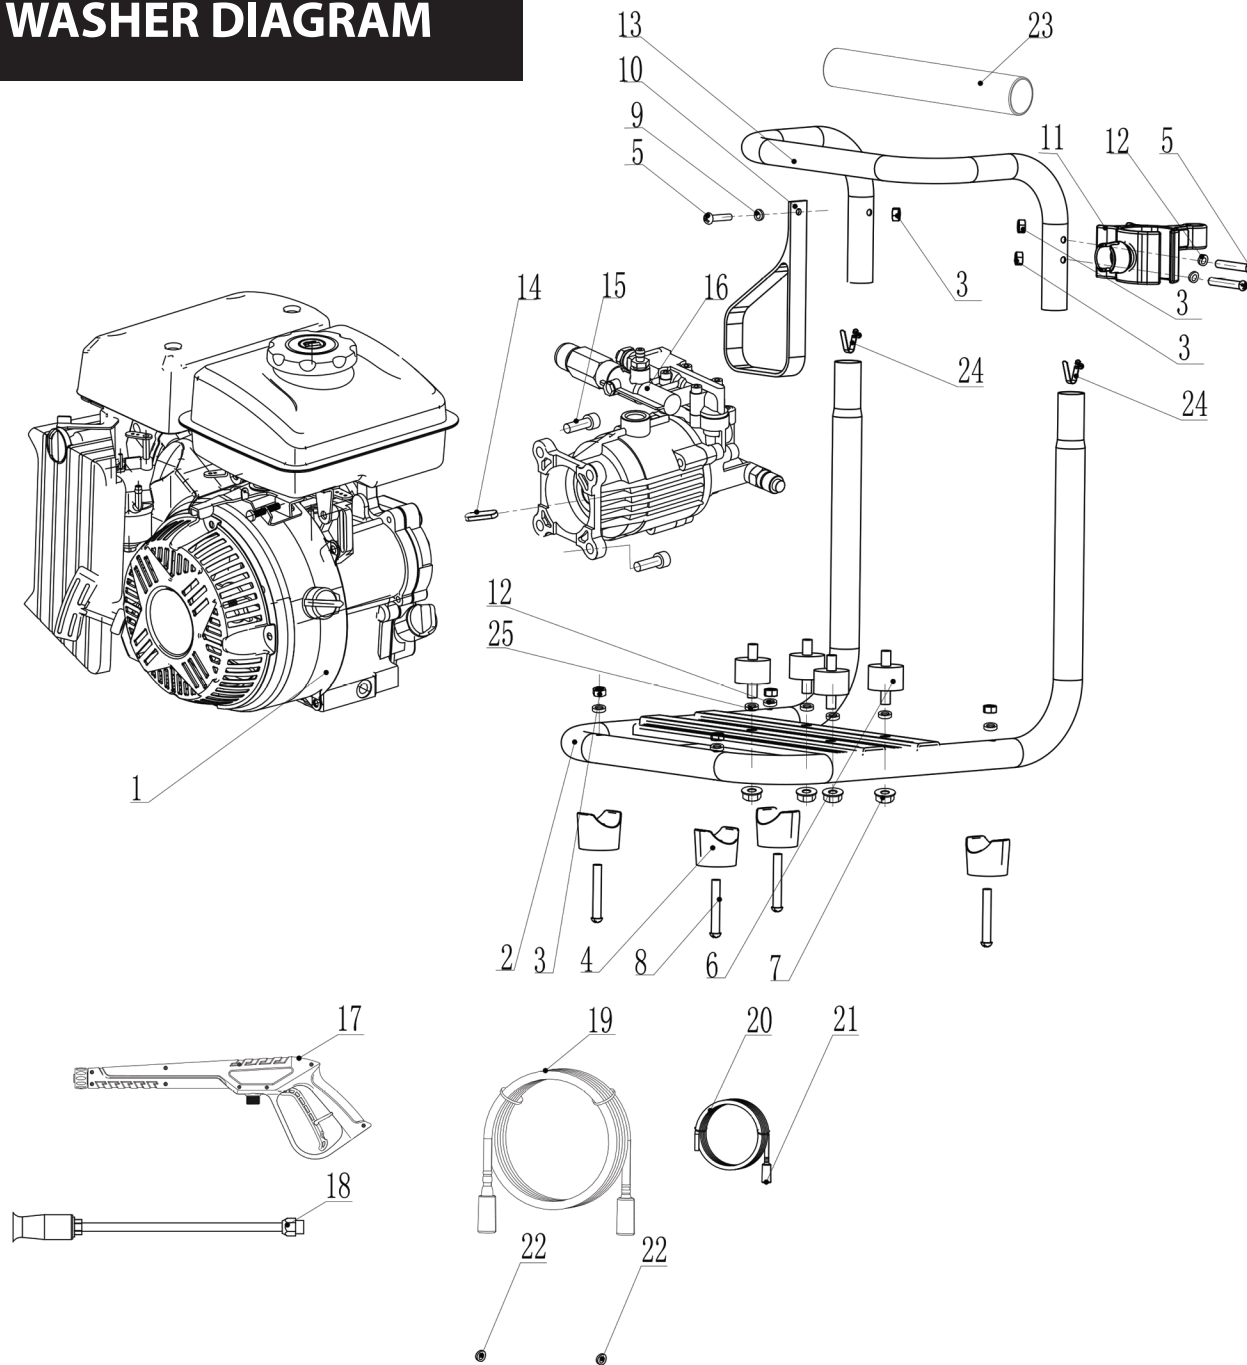

DUCAR

Parts diagram

The model may differ slightly from the picture

DUEDGPW1500 DUCAR Pressure washer

PRESSURE WASHER DIAGRAM

DGPW1500

	Part number	Part name	Quantity
1	DUP120007910004	DH79 ENGINE	1
2	DUP815121-010	FRAME	1
3	DUP90024	SELF-LOCKING NUT M6	7
4	DUP813015	RUBBER FOOT	4
5	DUP92026	BOLT M6X40	3
6	DUP813026	ANTIVIBRATION RUBBER	4
7	DUP90018	NUT M8	4
8	DUP92027	BOLT WITH DISC M6*45	4
9	DUP94025	FLAT WASHER	1
10	DUP814027	SPRAY GUN HOOK	1
11	DUP814020	ATTACHMENT LINK	1
12	DUP94221	FLAT WASHER	6
13	DUP815465-010	HANDLE, FRAME	1
14	DUP296502	CRANKSHAFT FLAT KEY	1
15	DUP91345	BOLT M8X20	4
16	DUP810019	WATER PUMP ASSEMBLY	1
17	DUP817117-219	SPRAY GUN	1
18	DUP817059	WAND	1
19	DUP811518	HIGH PRESSURE HOSE	1
20	DUP811002	SUCTION HOSE	1
21	DUP817061	SUCTION FLUID MESH	1
22	DUP8811	O-RING	2
23	DUP813040	HANDLEBAR GRIP	1
24	DUP816006	DETENT SPRING	2
25	DUP94223	FLAT WASHER	4