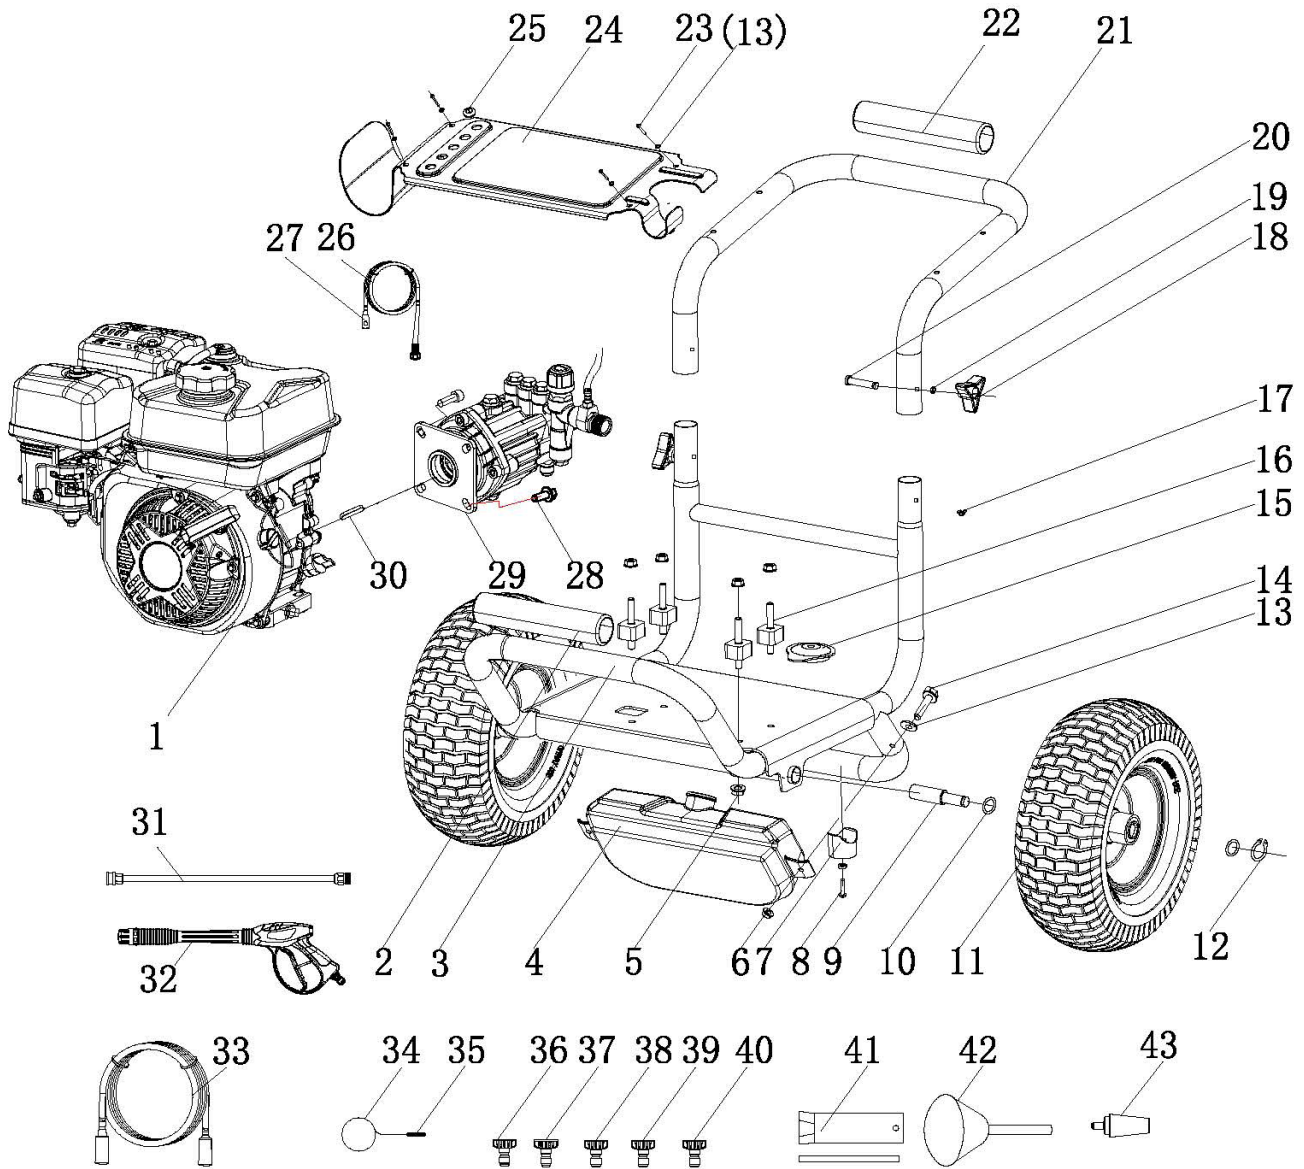

DUCAR

Parts diagram

The model may differ slightly from the picture

DUEDGPW3200 Pressure washer

PRESSURE WASHER DGPW3200 PARTS ASSEMBLY

Spare parts for the DGPW3200 pressure washer

NO.	Code	Description	Qty
1	DUP120021210056	ENGINE DH212	1
2	DUP813032-147B	FOAM GRIP	1
3	DUP815107-010	FRAME BASE	1
4	DUP814137	SOAP BOTTLE	1
5	DUP90018	NUT M8	8
6	DUP90024	NUT M6	2
7	DUP813015	FOOT, FRAME ISOLATING	2
8	DUP92025	BOLT M6*30	2
9	DUP816055	WHEEL	2
10	DUP94073	FLAT MAT PHI	4
11	DUP812037	WHEEL	2
12	DUP94021	SPLIT WASHER	2
13	DUP96804	WASHER, GOVERNOR ARM SHAFT	8
14	DUP92027	BOLT M6*45	2
15	DUP814128	SOAP BOTTLE CAPS	1
16	DUP813003	ENGINE MOUNT, VIBRATION ISOLATOR	4
17	DUP210801	CLIP	2
18	DUP814129-124	TRIANGLE KNOB	2
19	DUP94222	FLAT MAT PHI	2
20	DUP91964	BOLT	2
21	DUP815460-010	HANDLE, FRAME	1
22	DUP813005-306	FOAM GRIP	1
23	DUP91807	BOLT M6*16	4
24	DUP814119-010	PANEL COMPONENT	1
25	DUP813001	NOZZLE CAGE	5
26	DUP811015	SIPHON TUBE	1
27	DUP817061	SUCTION FLUID MESH	1
28	DUP91345	BOLT M8*20	4
29	DUP810008	WATER PUMP	1
30	DUP246503	FLAT KEY	1
31	DUP817007	WAND	1
32	DUP817024	SPRAY GUN	1
33	DUP517305	HIGH-VOLTAGE TUBE	1
34	DUP816010	NOZZLE CLEANER	1
35	DUP811004	SHEATH, NOZZLE CLEANER	1
36	DUP817008	0° NOZZLE (RED)	1
37	DUP817009	15° NOZZLE (YELLOW)	1
38	DUP817010	25° NOZZLE (GREEN)	1
39	DUP817011	40° NOZZLE (WHITE)	1
40	DUP817025	SOAP NOZZLE (BLACK)	1
41	DUP99012	SPARK PLUG SLEEVE	1
42	DUP99505	FUNNEL	1
43	DUP817060	ROTATING NOOZZLE	1