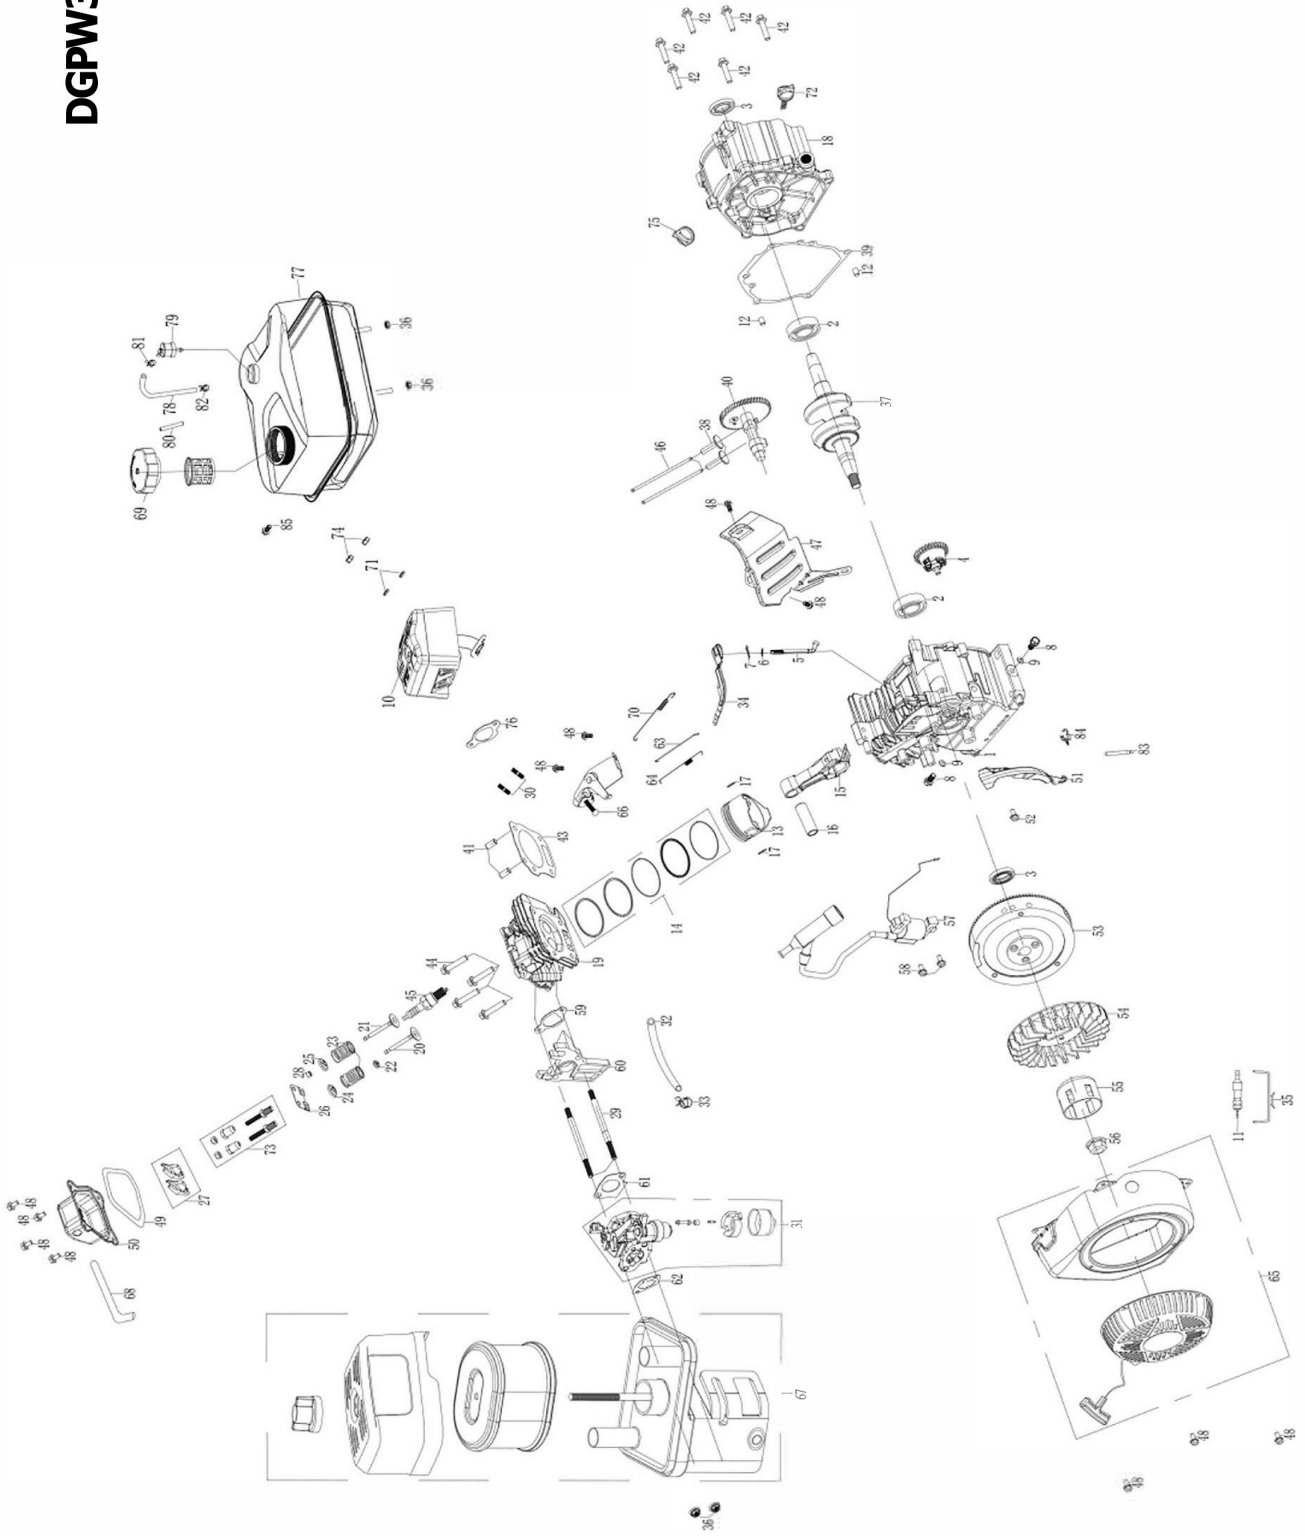

DGPW3200 MOTOR PARTS DIAGRAM

DGPW3200

No.	Code	Description	Qty
1	DUP240211	CRANKCASE	1
2	DUP93009	BALL BEARING	2
3	DUP93507	OIL SEAL	2
4	DUP244302	GOVERNOR ASSEMBLY	1
5	DUP243901	GOVERNOR ARM SHAFT	1
6	DUP96804	GOVERNOR ARM SHAFT WASHER	1
7	DUP243902	LOCK PIN	1
8	DUP91816	DRAIN PLUG BOLT	2
9	DUP94007	DRAIN PLUG WASHER	2
10	DUP243770	MUFFLER	1
11	DUP635004	ON/OFF SWITCH	1
12	DUP240901	CASE COVER DOWEL PIN	2
13	DUP241208	PISTON	1
14	DUP241606	PISTON RING SET	1
15	DUP241503	CONNECTING ROD	1
16	DUP245503	PISTON PIN	1
17	DUP241301	PISTON CLIP	2
18	DUP240105	CRANKCASE COVER	1
19	DUP241011	CYLINDER HEAD	1
20	DUP241704	INTAKE VALVE	1
21	DUP245904	EXHAUST VALVE	1
22	DUP241806	SEAL	1
23	DUP246001	VALVE SPRING	2
24	DUP241801	INTAKE VALVE SPRING SEAT	1
25	DUP241802	EXHAUST VALVE SPRING SEAT	1
26	DUP242202	PUSH ROD GUIDE PLATE	1
27	DUP242101	ROCKER ARM	2
28	DUP241804	CAP	1
29	DUP91006	STUD BOLT	2
30	DUP91007	STUD BOLT	2
31	DUP242815	CARBURETOR ASSEMBLY	1
32	DUP95405	FUEL LINE 4x8x155 mm	1
33	DUP94403	FUEL LINE CLIP 7.5	1
34	DUP244001	GOVERNOR ARM	1
35	DUP635002	SWITCH BRACKET	1
36	DUP90016	NUT M6	4
37	DUP240391	CRANKSHAFT	1
38	DUP246102	VALVE LIFTER	2
39	DUP96040	CRANKCASE GASKET	1
40	DUP242003	CAMSHAFT ASSEMBLY	1
41	DUP240905	DOWEL PIN	2
42	DUP91347	BOLT M8X30	6
43	DUP 96058	CYLINDER HEAD GASKET	1