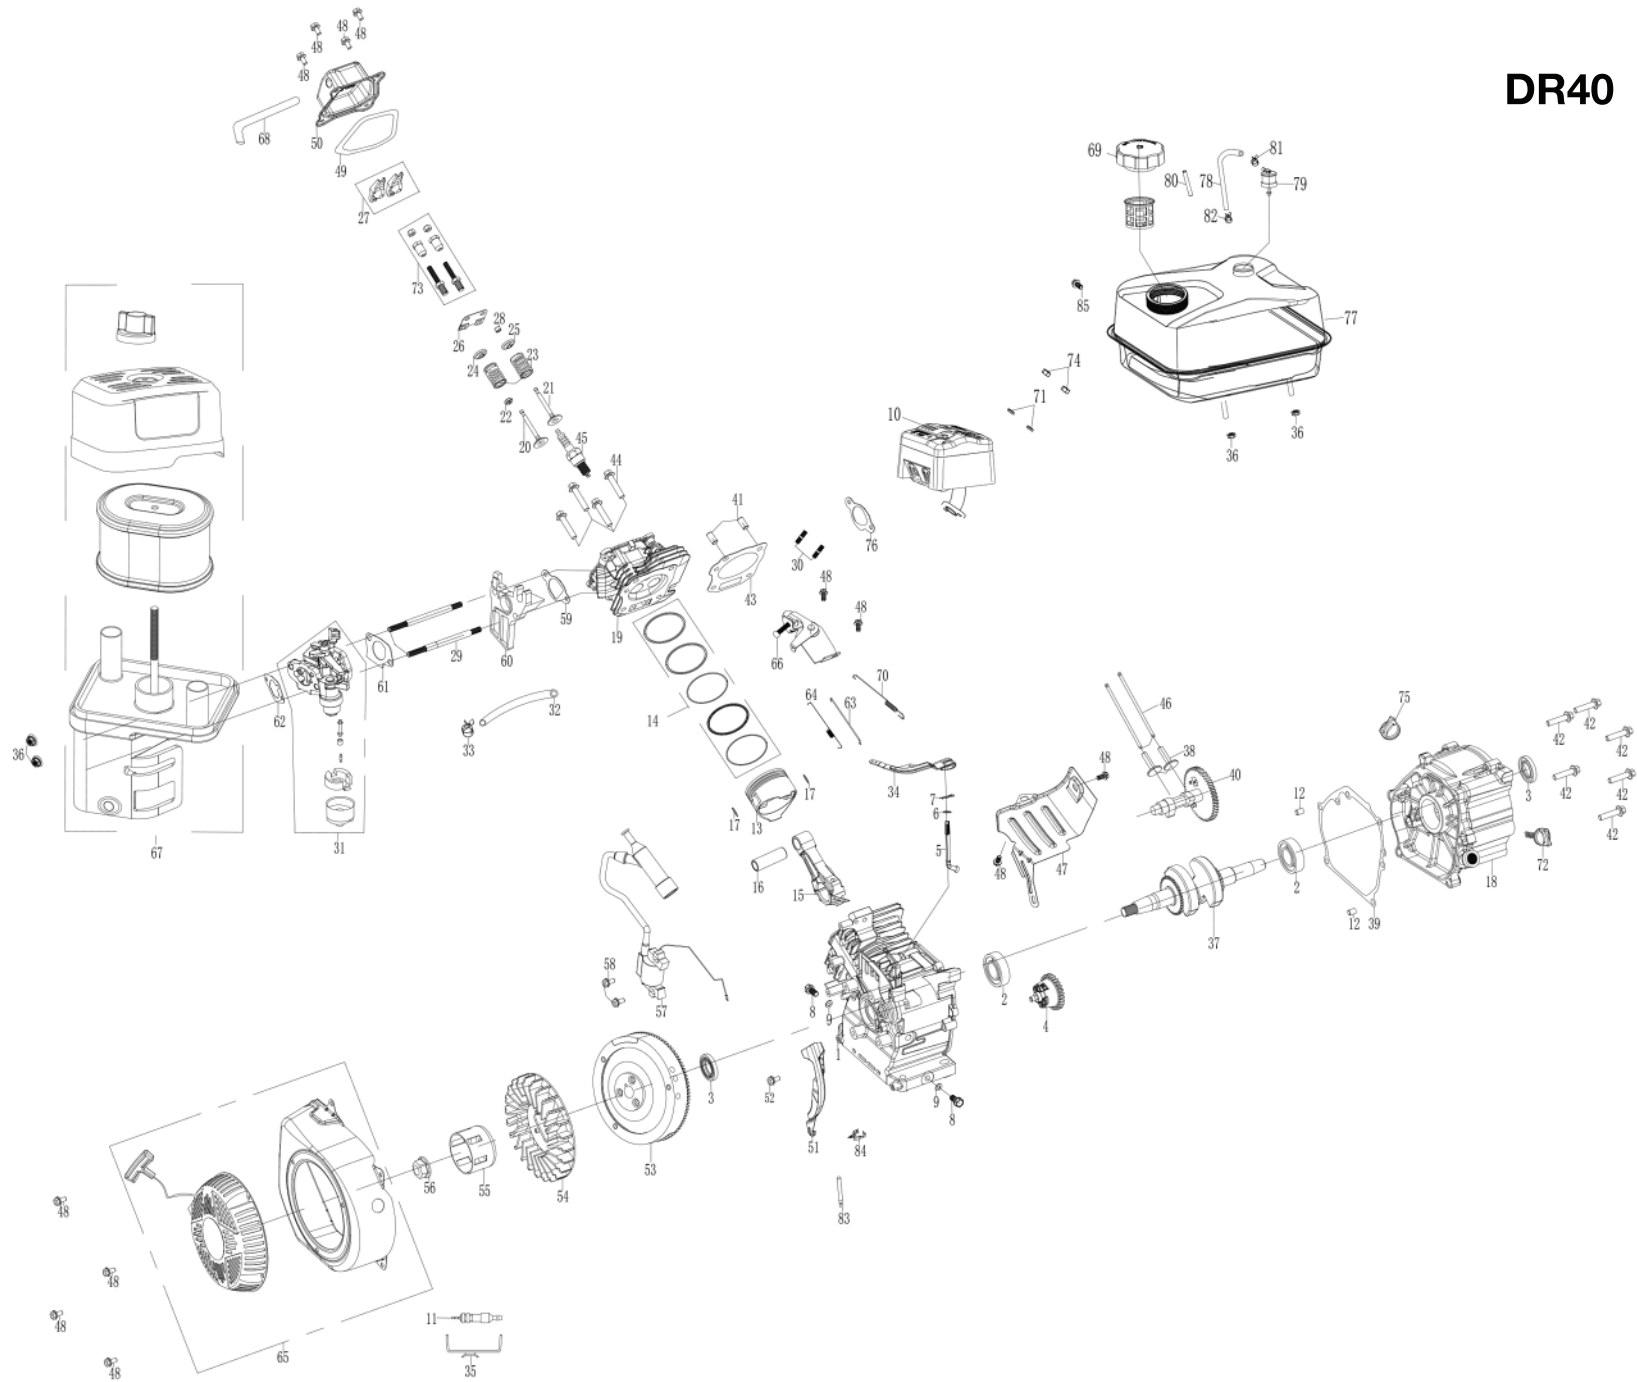

DUCAR

Diagramme de pièces *Parts diagram*

Le modèle peut différer légèrement de la photo / *The model may differ slightly from the picture*

DR40

Moteur

Engine

MTI
CANADA

DR40

Spare parts for the DR40 (DH212) gasoline engine			
NO.	Code	Description	Qty
1	240211	CRANKCASE	1
2	93009	BALL BEARING	2
3	93507	OIL SEAL	2
4	244302	GOVERNOR ASSEMBLY	1
5	243901	GOVERNOR ARM SHAFT	1
6	96804	GOVERNOR ARM SHAFT WASHER	1
7	243902	LOCK PIN	1
8	91816	DRAIN PLUG BOLT	2
9	94007	DRAIN PLUG WASHER	2
10	243770	MUFFLER	1
11	635004	ON/OFF SWITCH	1
12	240901	CASE COVER DOWEL PIN	2
13	241208	PISTON	1
14	241606	PISTON RING SET	1
15	241503	CONNECTING ROD	1
16	245503	PISTON PIN	1
17	241301	PISTON CLIP	2
18	240105	CRANKCASE COVER	1
19	241011	CYLINDER HEAD	1
20	241704	INTAKE VALVE	1
21	245904	EXHAUST VALVE	1
22	241806	SEAL	1
23	246001	VALVE SPRING	2
24	241801	INTAKE VALVE SPRING SEAT	1
25	241802	EXHAUST VALVE SPRING SEAT	1
26	242202	PUSH ROD GUIDE PLATE	1
27	242101	ROCKER ARM	2
28	241804	CAP	1
29	91006	STUD BOLT	2
30	91007	STUD BOLT	2
31	242815	CARBURETOR ASSEMBLY	1
32	95405	FUEL LINE $\Phi 4 \times \Phi 8 \times 155$ mm	1
33	94403	FUEL LINE CLIP $\Phi 7.5$	1
34	244001	GOVERNOR ARM	1
35	635002	SWITCH BRACKET	1
36	90016	NUT M6	4
37	240391	CRANKSHAFT	1
38	246102	VALVE LIFTER	2
39	96040	CRANKCASE GASKET	1
40	242003	CAMSHAFT ASSEMBLY	1
41	240905	DOWEL PIN	2
42	91347	BOLT M8X30	6