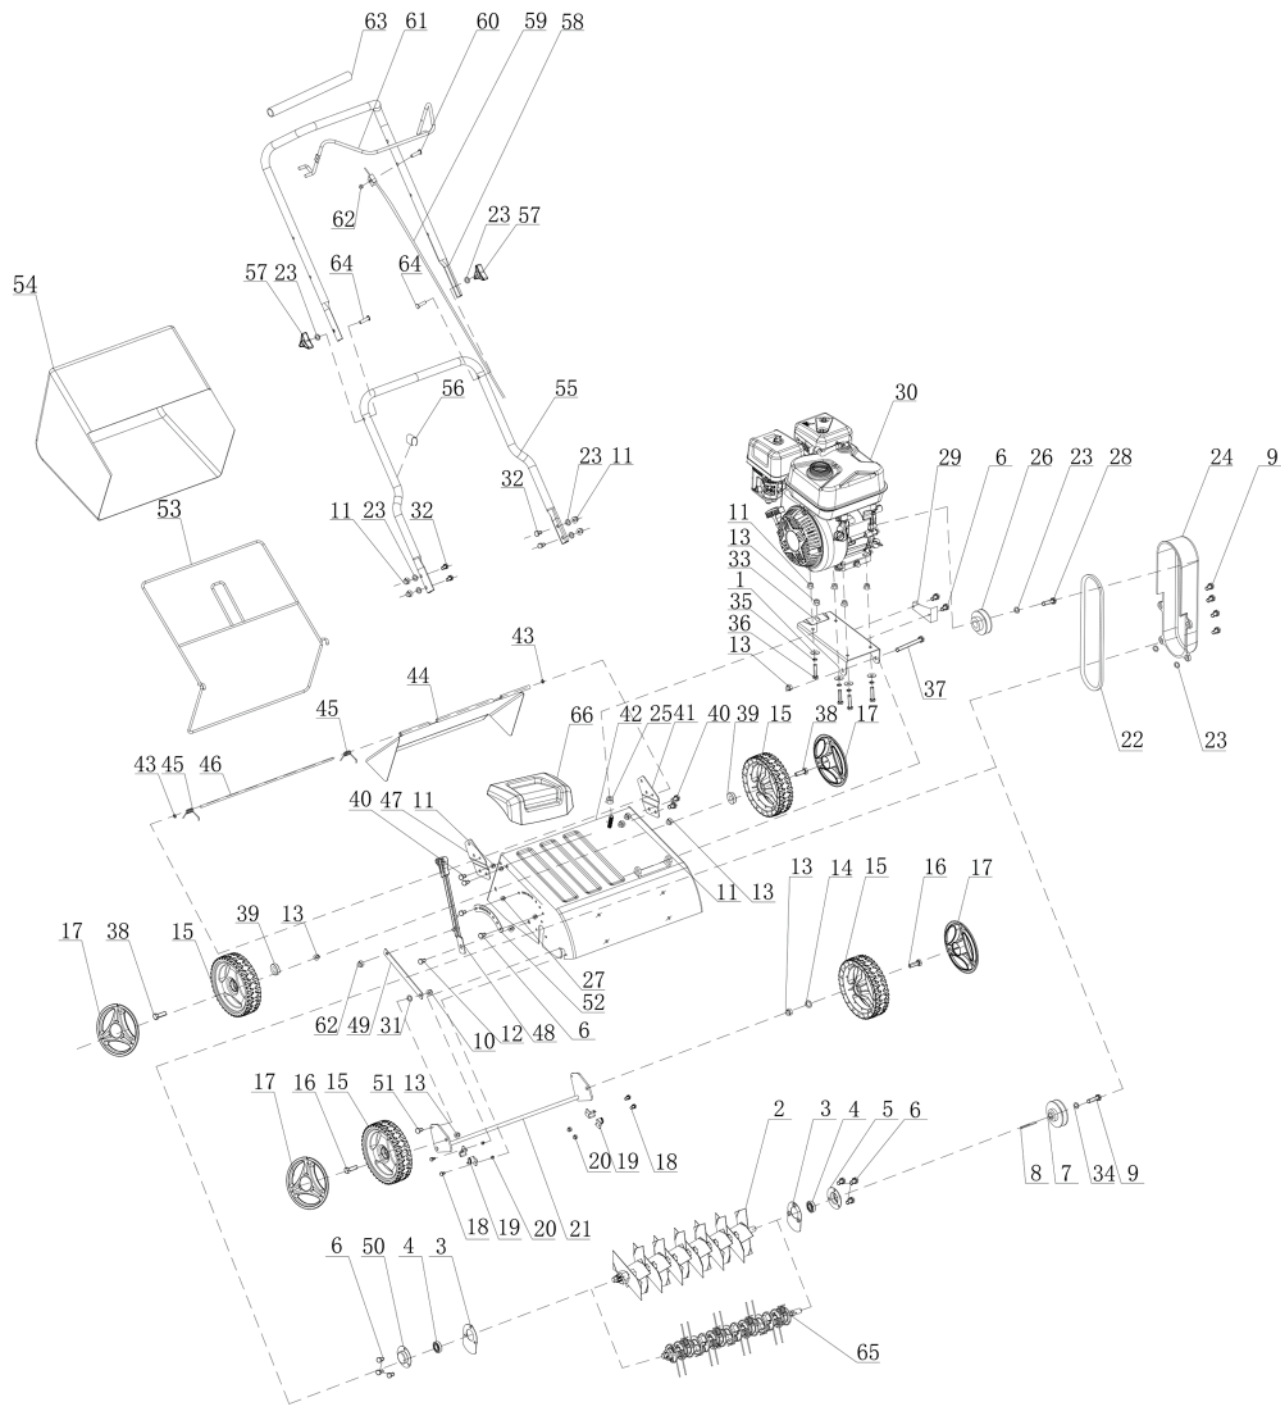

## Diagramme de pièces *Parts diagram*

Le modèle peut différer légèrement de la photo / *The model may differ slightly from the picture*

# DR40

Spare parts for the DR40 lawn scarifier / dethatcher			
NO.	Code	Description	Qty
1	DUP94294	WASHER 30 * 10.5 * 2.5	4
2	DUP632001	SCARIFIER BLADE ROTOR	1
3	DUP632007	MOUNTING BRACKET	2
4	DUP93037	BEARING	2
5	DUP632006	BEARING COVER	1
6	DUP91325	BOLT M6 * 12	10
7	DUP636006	PULLEY	1
8	DUP296503	FLAT KEY	1
9	DUP91329	BOLT M6 * 16	5
10	DUP90061	NUT M6	1
11	DUP90059	NUT M8	11
12	DUP91927	SHOULDER BOLT	1
13	DUP90057	NUT M10 * 1.5	6
14	DUP94270	WASHER 30 * 10.5 * 2.5	1
15	DUP606140	WHEEL	4
16	DUP606060	M10 FRONT WHEEL SHAFT BOLT	2
17	DUP606144-206	WHEEL COVER	4
18	DUP91322	BOLT M5 * 12	4
19	DUP636004	FRONT AXLE BUSH	4
20	DUP90015	NUT M5	4
21	DUP636001	FRONT AXLE	1
22	DUP636007	V-BELT	1
23	DUP94041	GASKET 8.4 * 24 * 2	9
24	DUP636008	BELT COVER	1
25	DUP90075	NUT M10 * 1.5	1
26	DUP635014	DRIVING PULLEY	1
27	DUP90058	NUT M6	2
28	DUP91345	BOLT M8 * 20	1
29	DUP636009	BELT GUARD	1
30	DUP240021210011	ENGINE DH212	1
31	DUP94261	GASKET 8.4 * 16 * 1	1
32	DUP92107	BOLT M8 * 30	4
33	DUP631002	ENGINE MOUNTING PLATE	1
34	DUP94057	WASHER $\Phi$ 20 * 8.4 * 2	1
35	DUP94040	SPRING WASHER 8.1X2.1	4
36	DUP91349	BOLT M8 * 40	4
37	DUP92113	BOLT M10 * 130	1
38	DUP636002	REAR WHEEL SHAFT BOLT	2
39	DUP636003	WHEEL BUSHING	2
40	DUP91881	BOLT M8 * 16	4